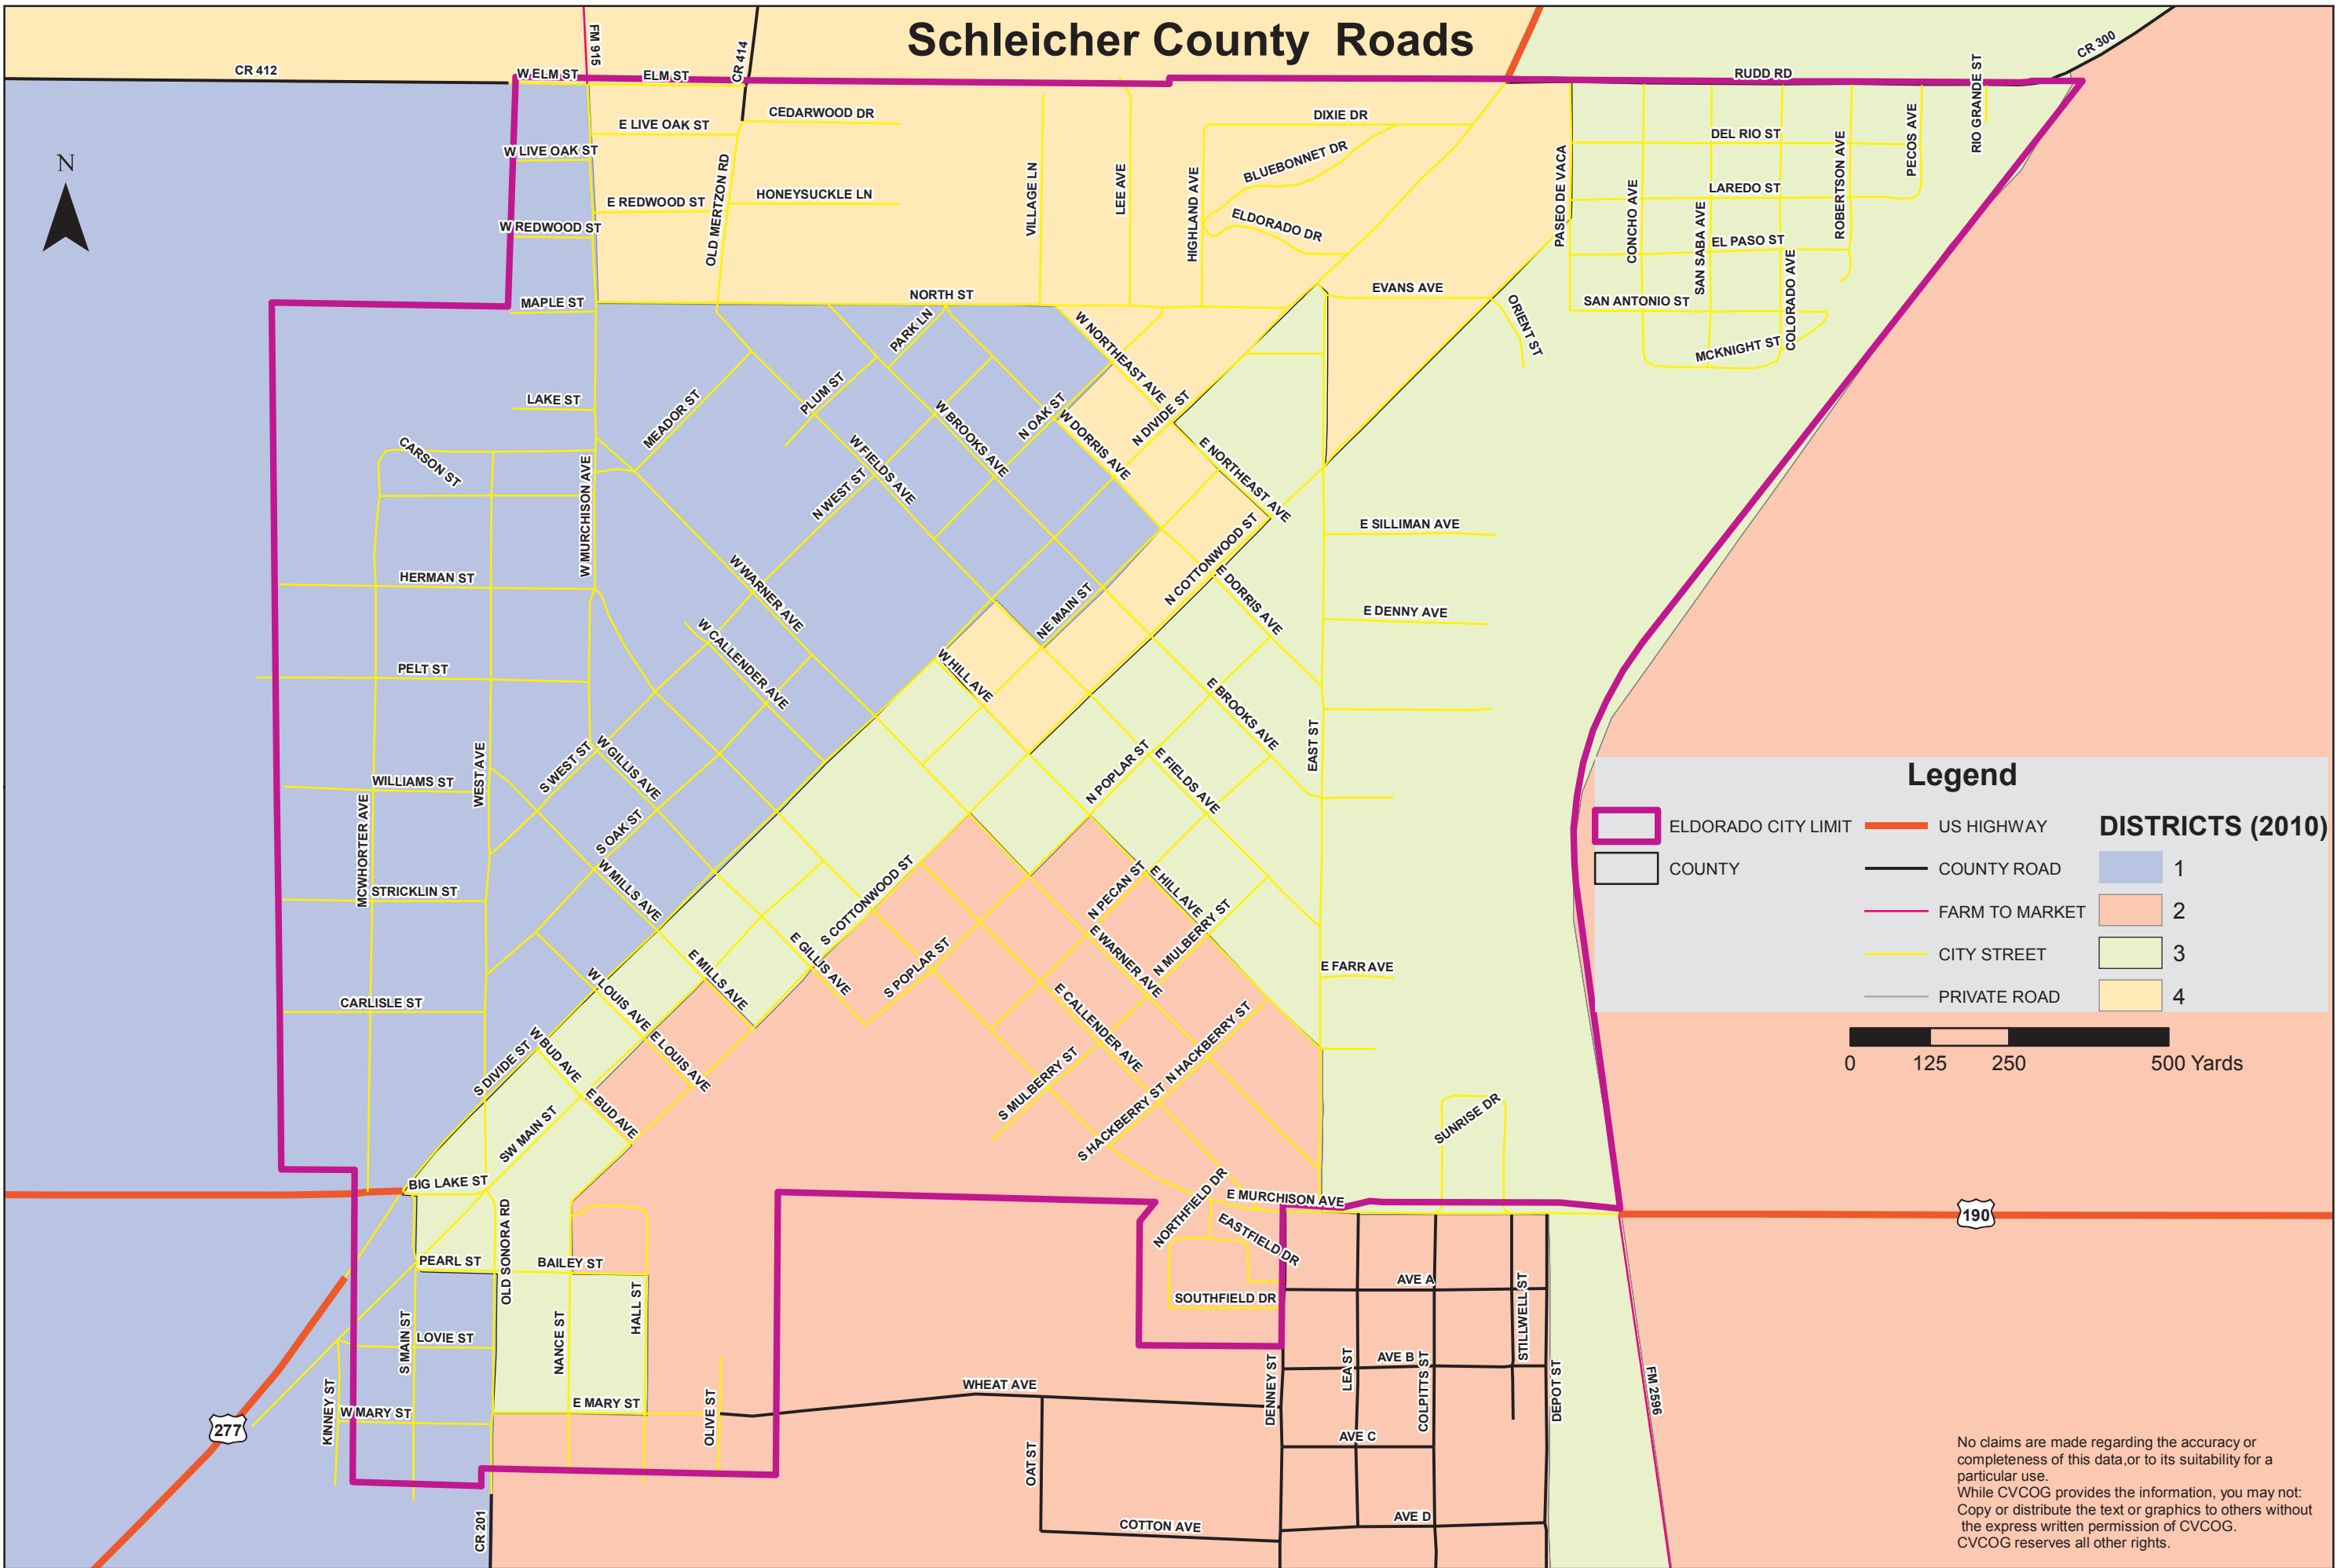

Schleicher County Roads

Legend

- | | | | | | |
|---|---------------------|---|----------------|---|------------------------------|
|  | ELDORADO CITY LIMIT |  | US HIGHWAY |  | DISTRICTS (2010)
1 |
|  | COUNTY |  | COUNTY ROAD |  | 2 |
| | |  | FARM TO MARKET |  | 3 |
| | |  | CITY STREET |  | 4 |
| | |  | PRIVATE ROAD | | |

No claims are made regarding the accuracy or completeness of this data, or to its suitability for a particular use. While CVCOG provides the information, you may not. Copy or distribute the text or graphics to others without the express written permission of CVCOG. CVCOG reserves all other rights.