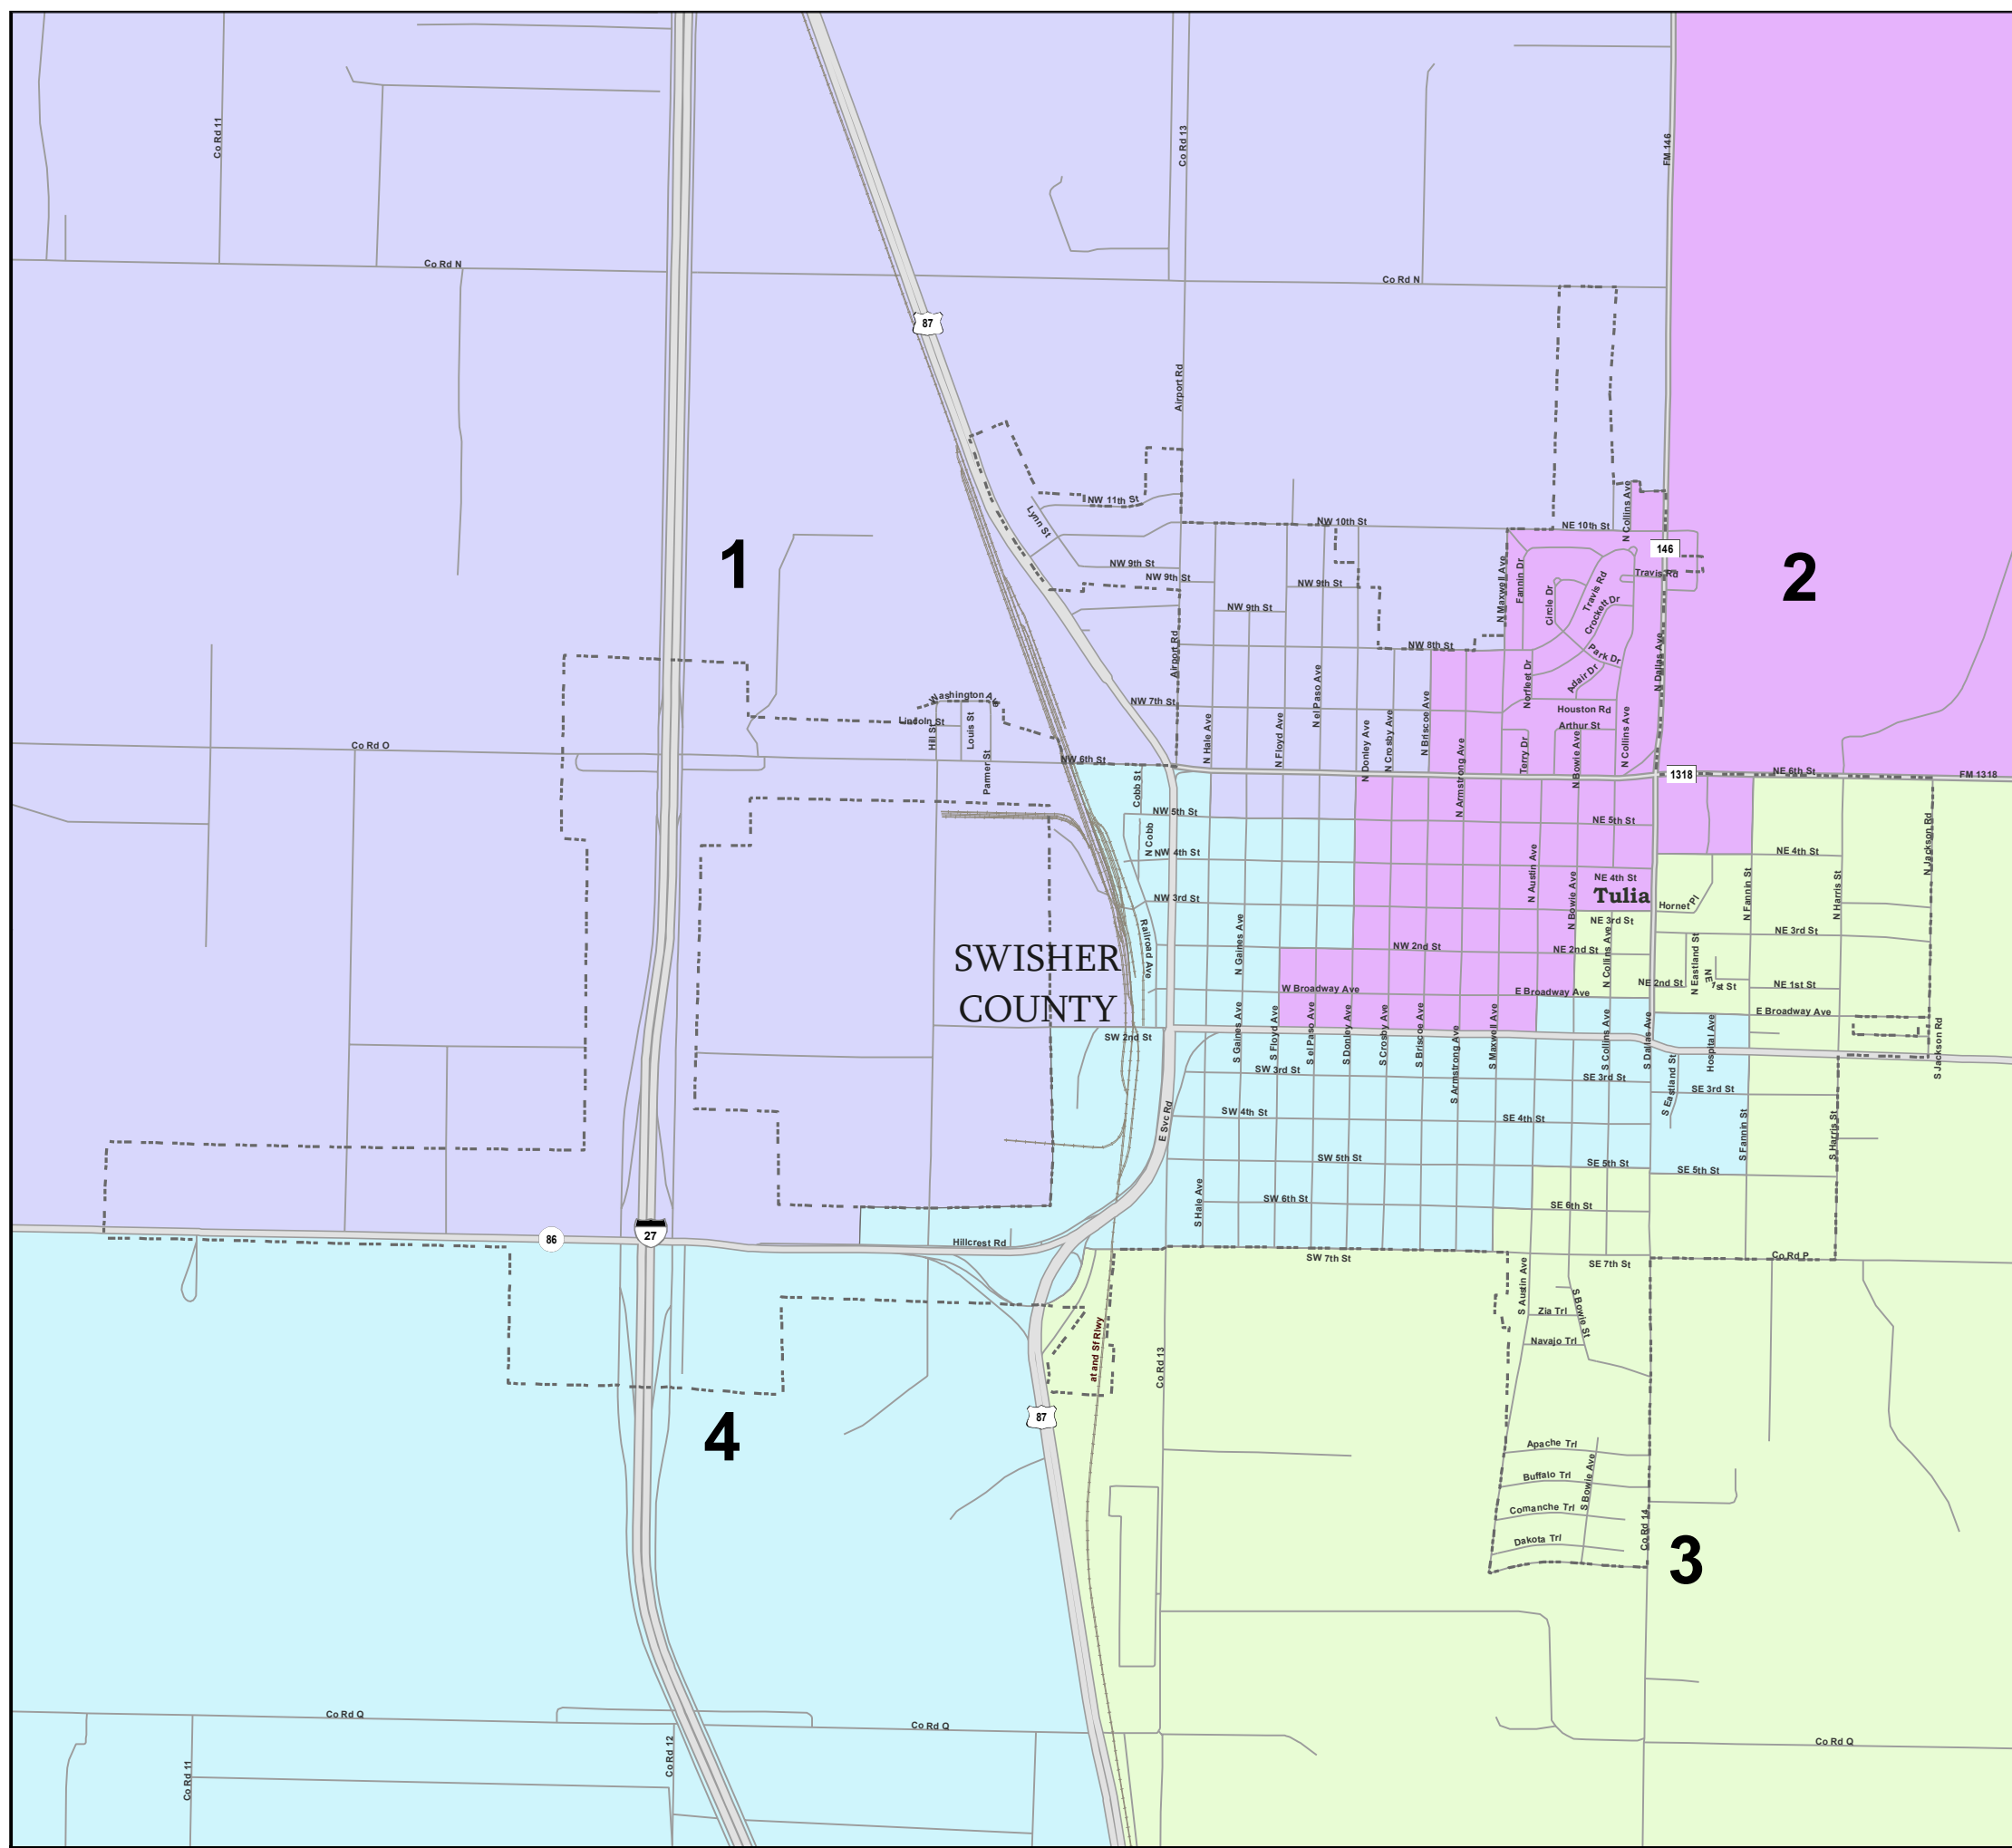

SWISHER COUNTY

City of Tulia with 2022 Election Precincts

-  **Cities**
-  *Census Designated Places (CDPs)*
-  **COUNTIES**
-  **2022 Election Precincts**

Boundaries other than for legislative, congressional, or State Board of Education districts are for informational purposes only and may be approximate.