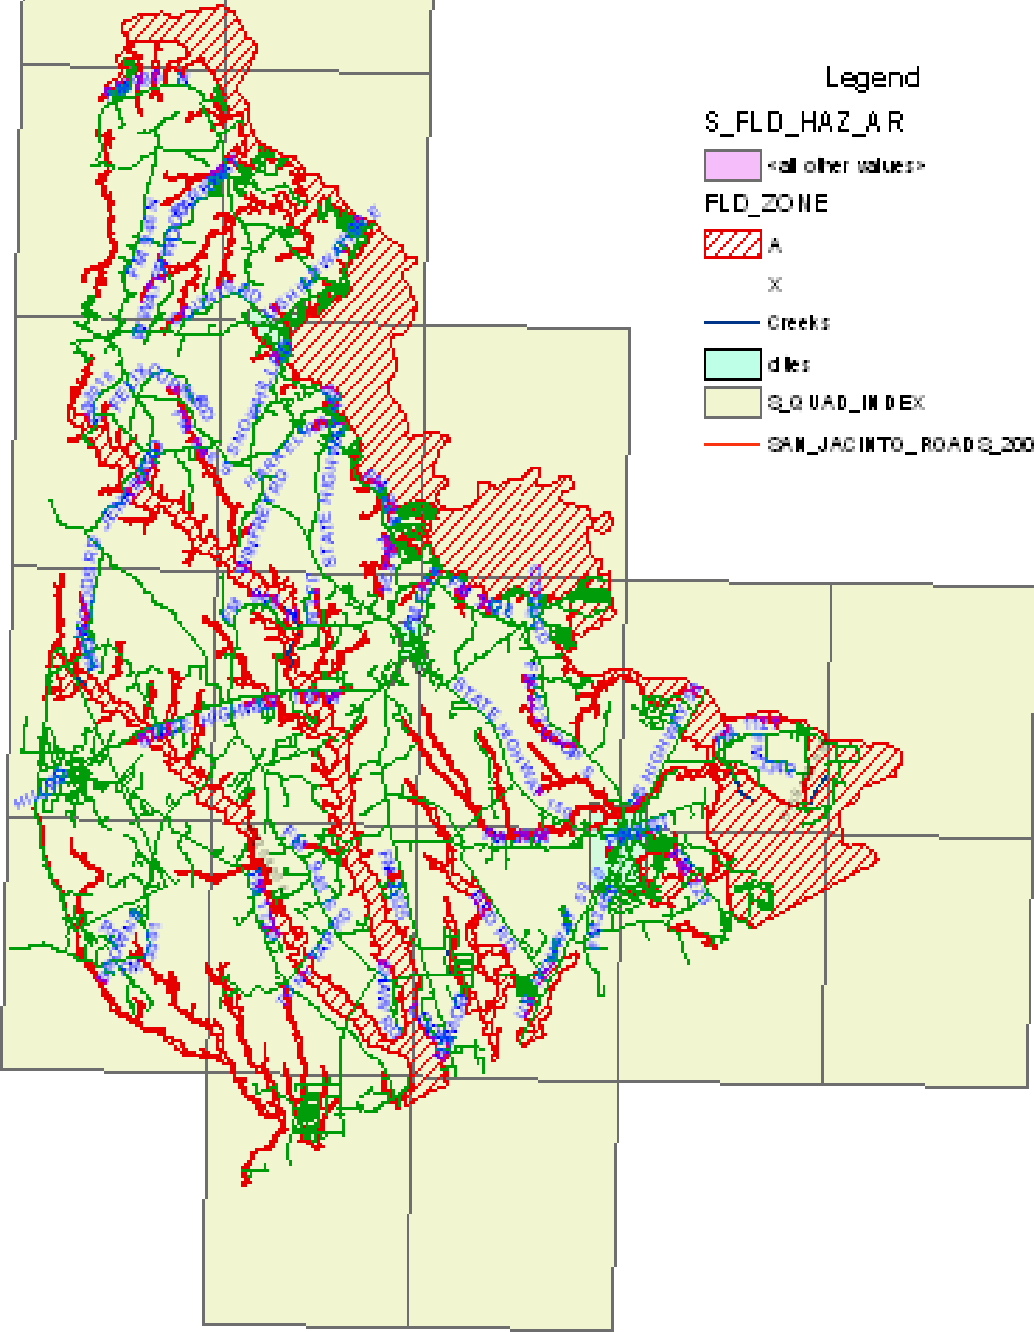

SAN JACINTO COUNTY 2010 PRELIMINARY FOLD PLAIN MAP

Legend

- S_FLD_HAZ_AR
 - <all other values>
- FLD_ZONE
 - A
 - X
- Creeks
- dikes
- QUAD_INDEX
- SAN_JACINTO_ROADS_2009