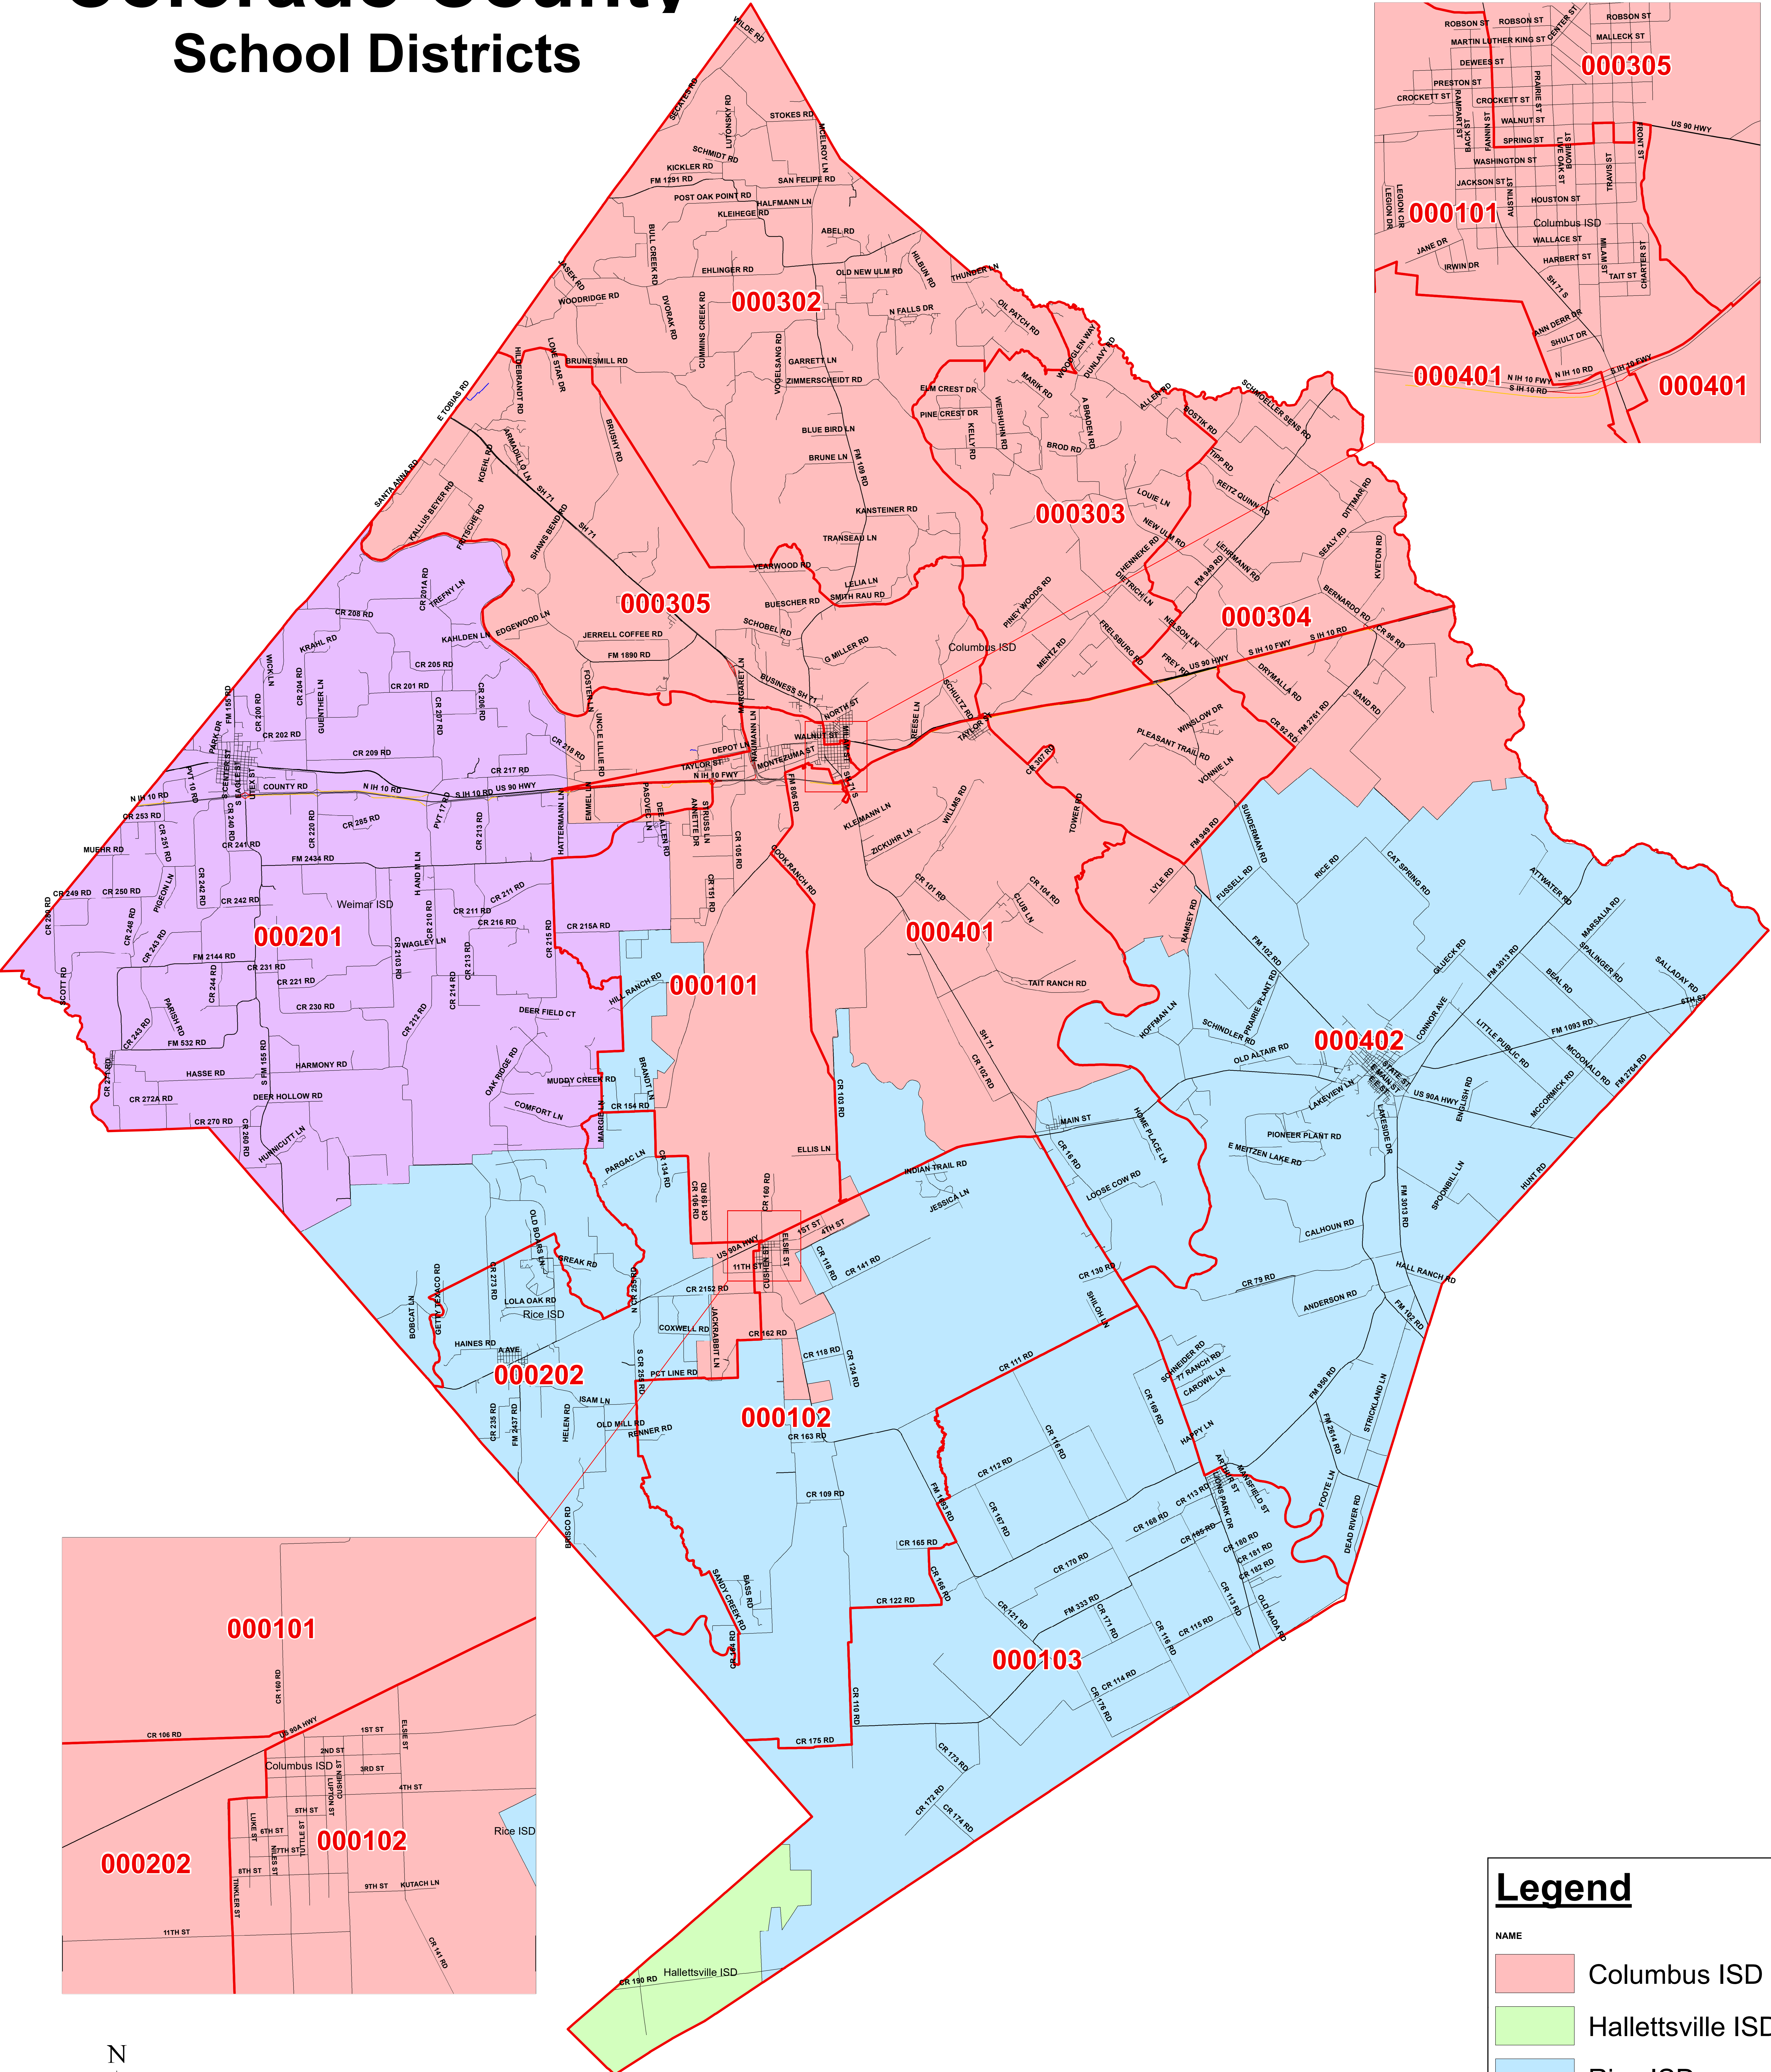

Colorado County School Districts

Legend	
NAME	
Columbus ISD	
Hallettsville ISD	
Rice ISD	
Weimar ISD	