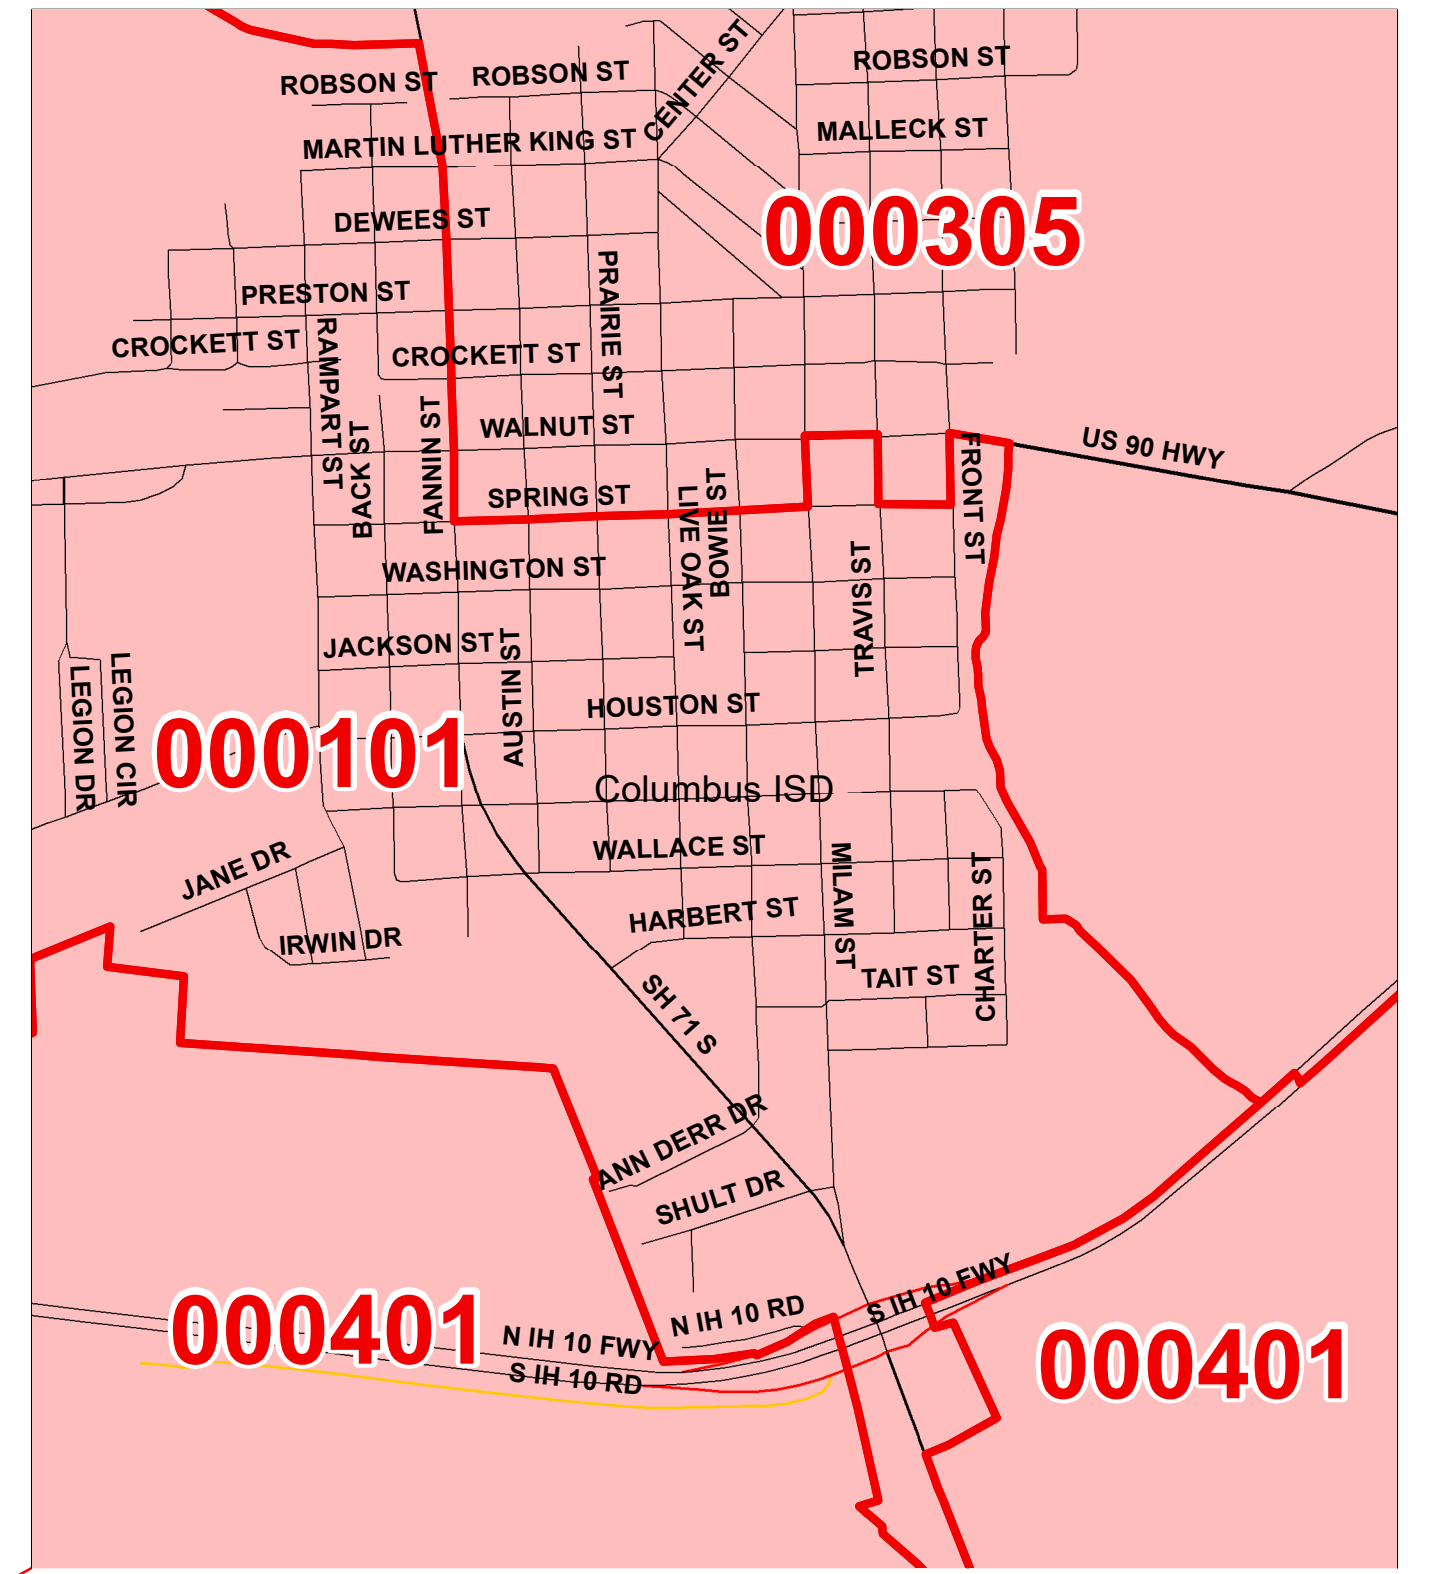

Colorado County School Districts

Legend	
NAME	
Columbus ISD	
Hallettsville ISD	
Rice ISD	
Weimar ISD	