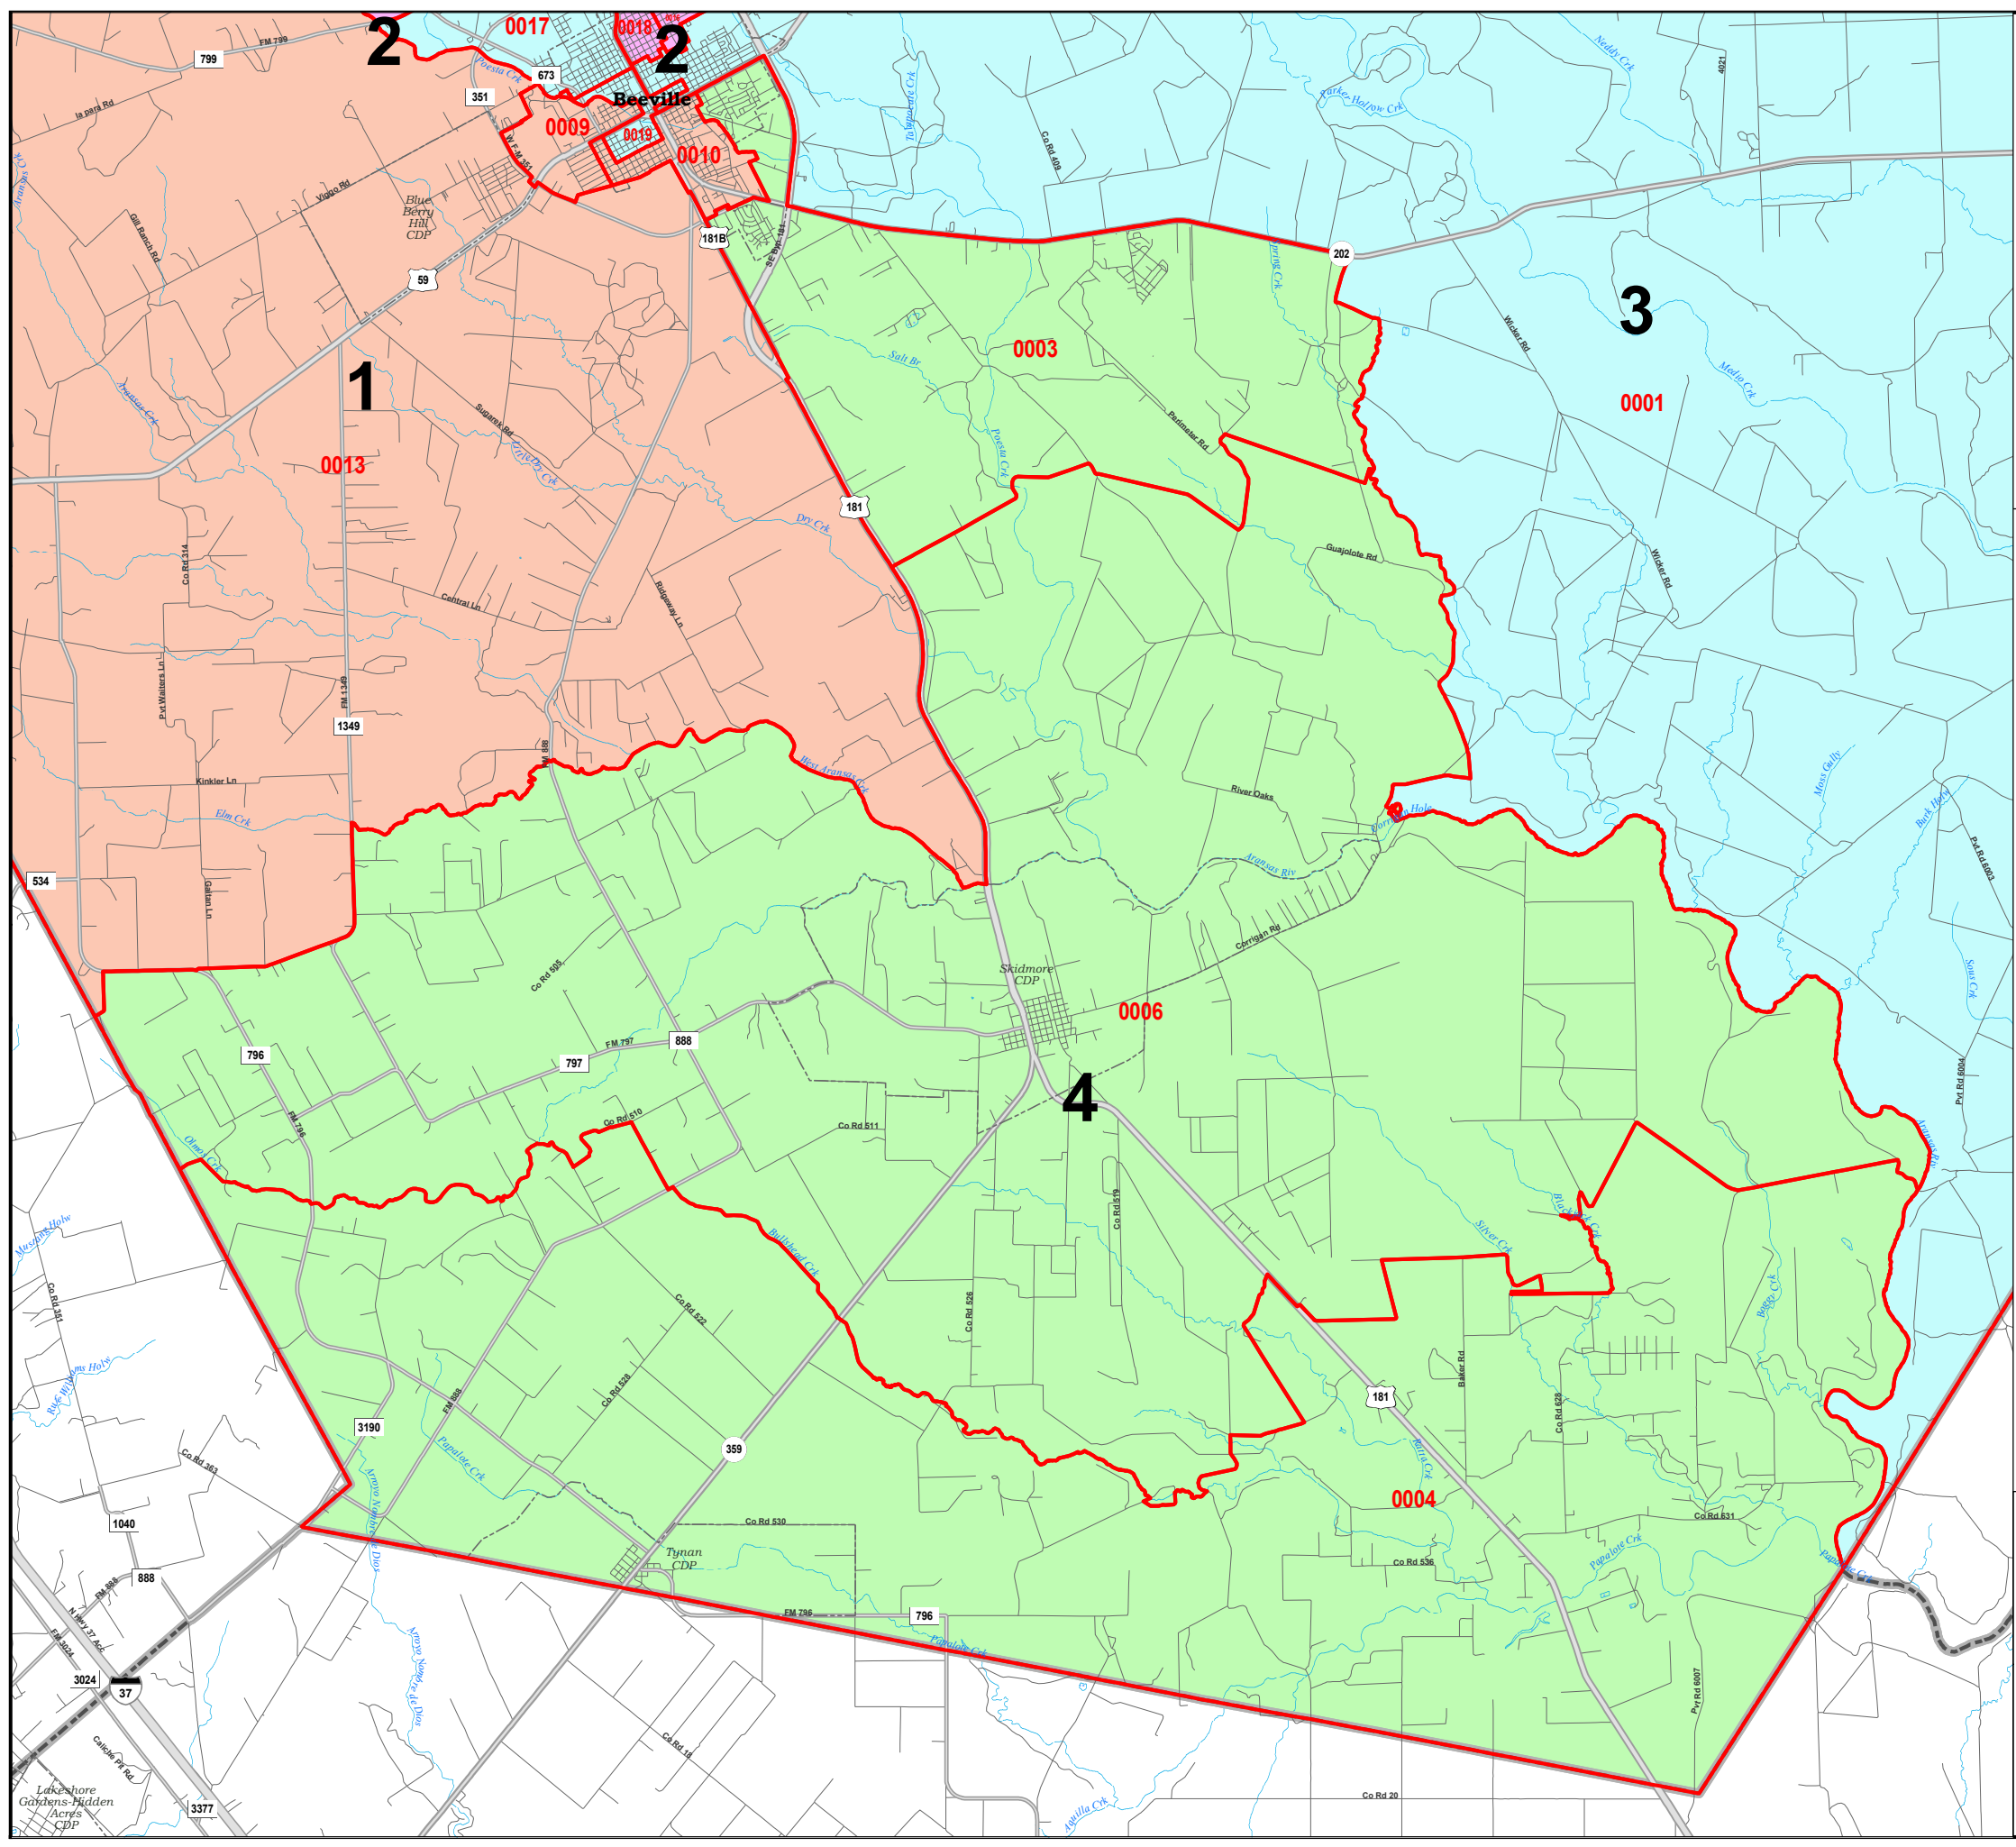

BEE COUNTY
Commissioner Precinct 4
with
2022 Election Precincts

- Cities**
- Census Designated Places (CDPs)*
- COUNTIES**
- Water*
- Streams*
- 2022 Election Precincts**
- County Commissioner Precincts**

Boundaries other than for legislative, congressional, or State Board of Education districts are for informational purposes only and may be approximate.

22R0471A
2/16/2022
2020 Census