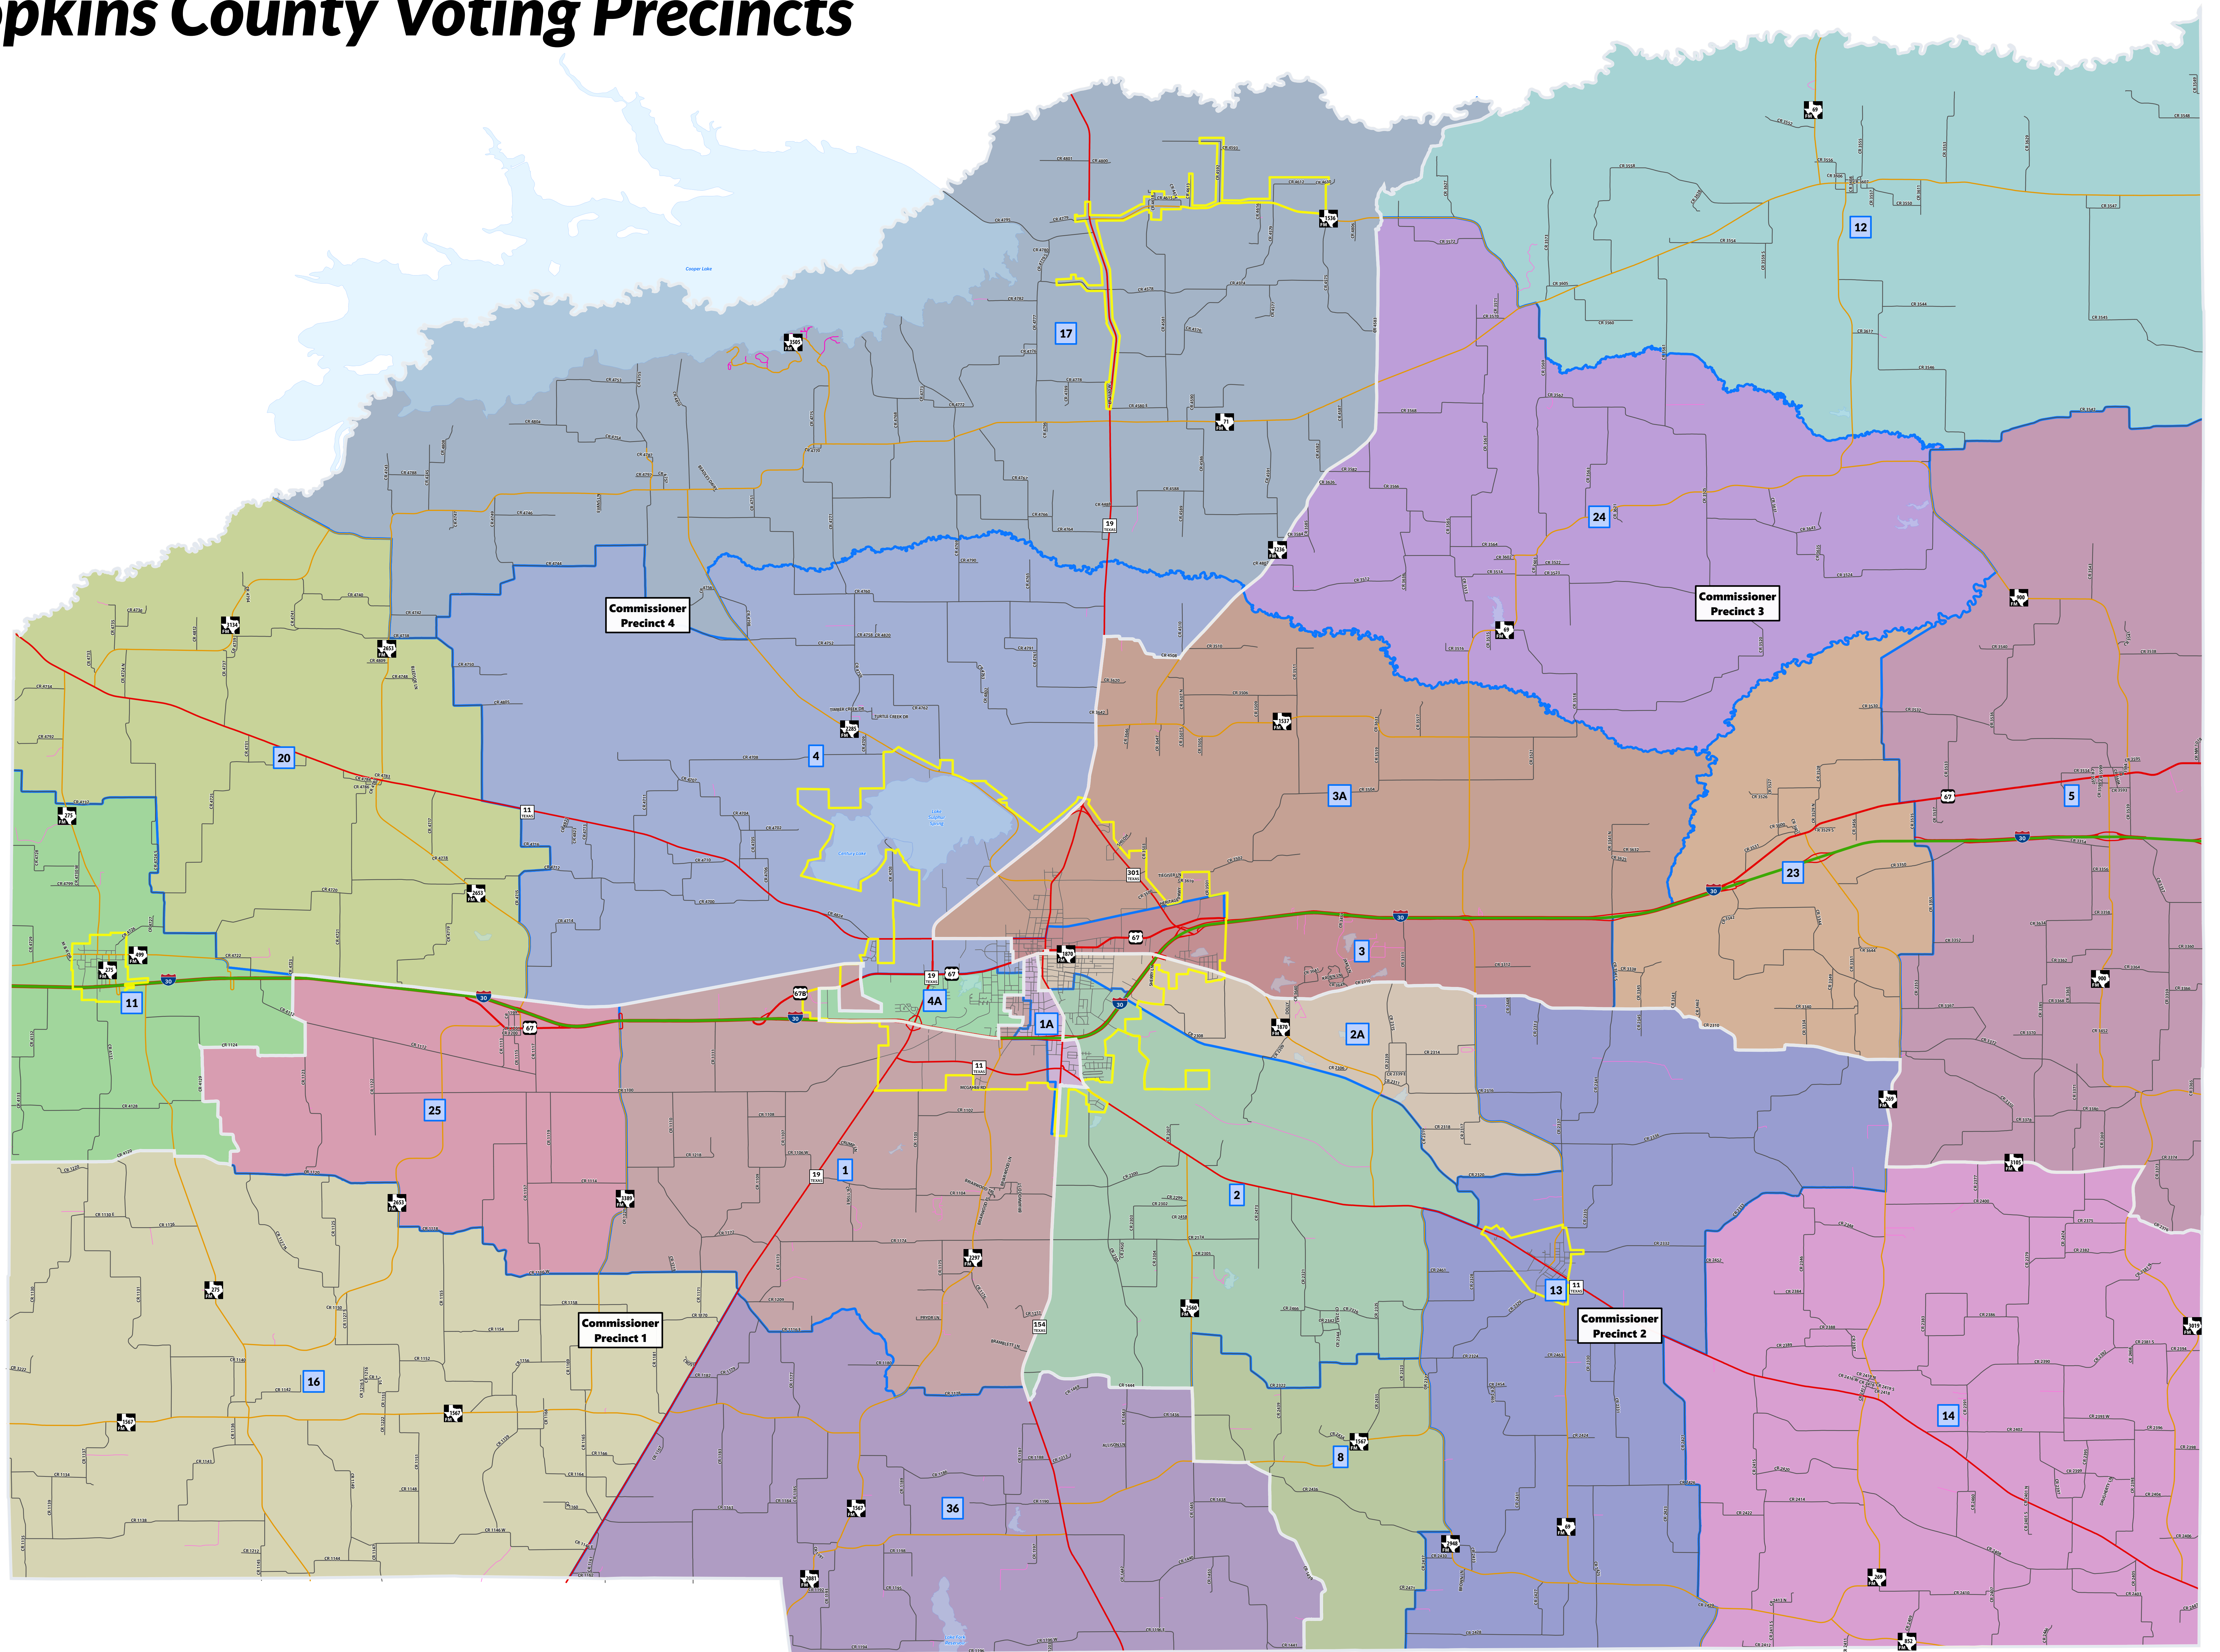

Hopkins County Voting Precincts

Interstate Highway	Turnaround	Park Road	Voting Precincts	2A	4A	12	17	25
US Highway	Farm to Market	Lakes & Ponds	1	3	5	13	20	36
State Highway	County Road	Commissioner Precincts	1A	3A	8	14	23	
Frontage Road	City Street	City	2	4	11	16	24	
Ramp	Private Road							