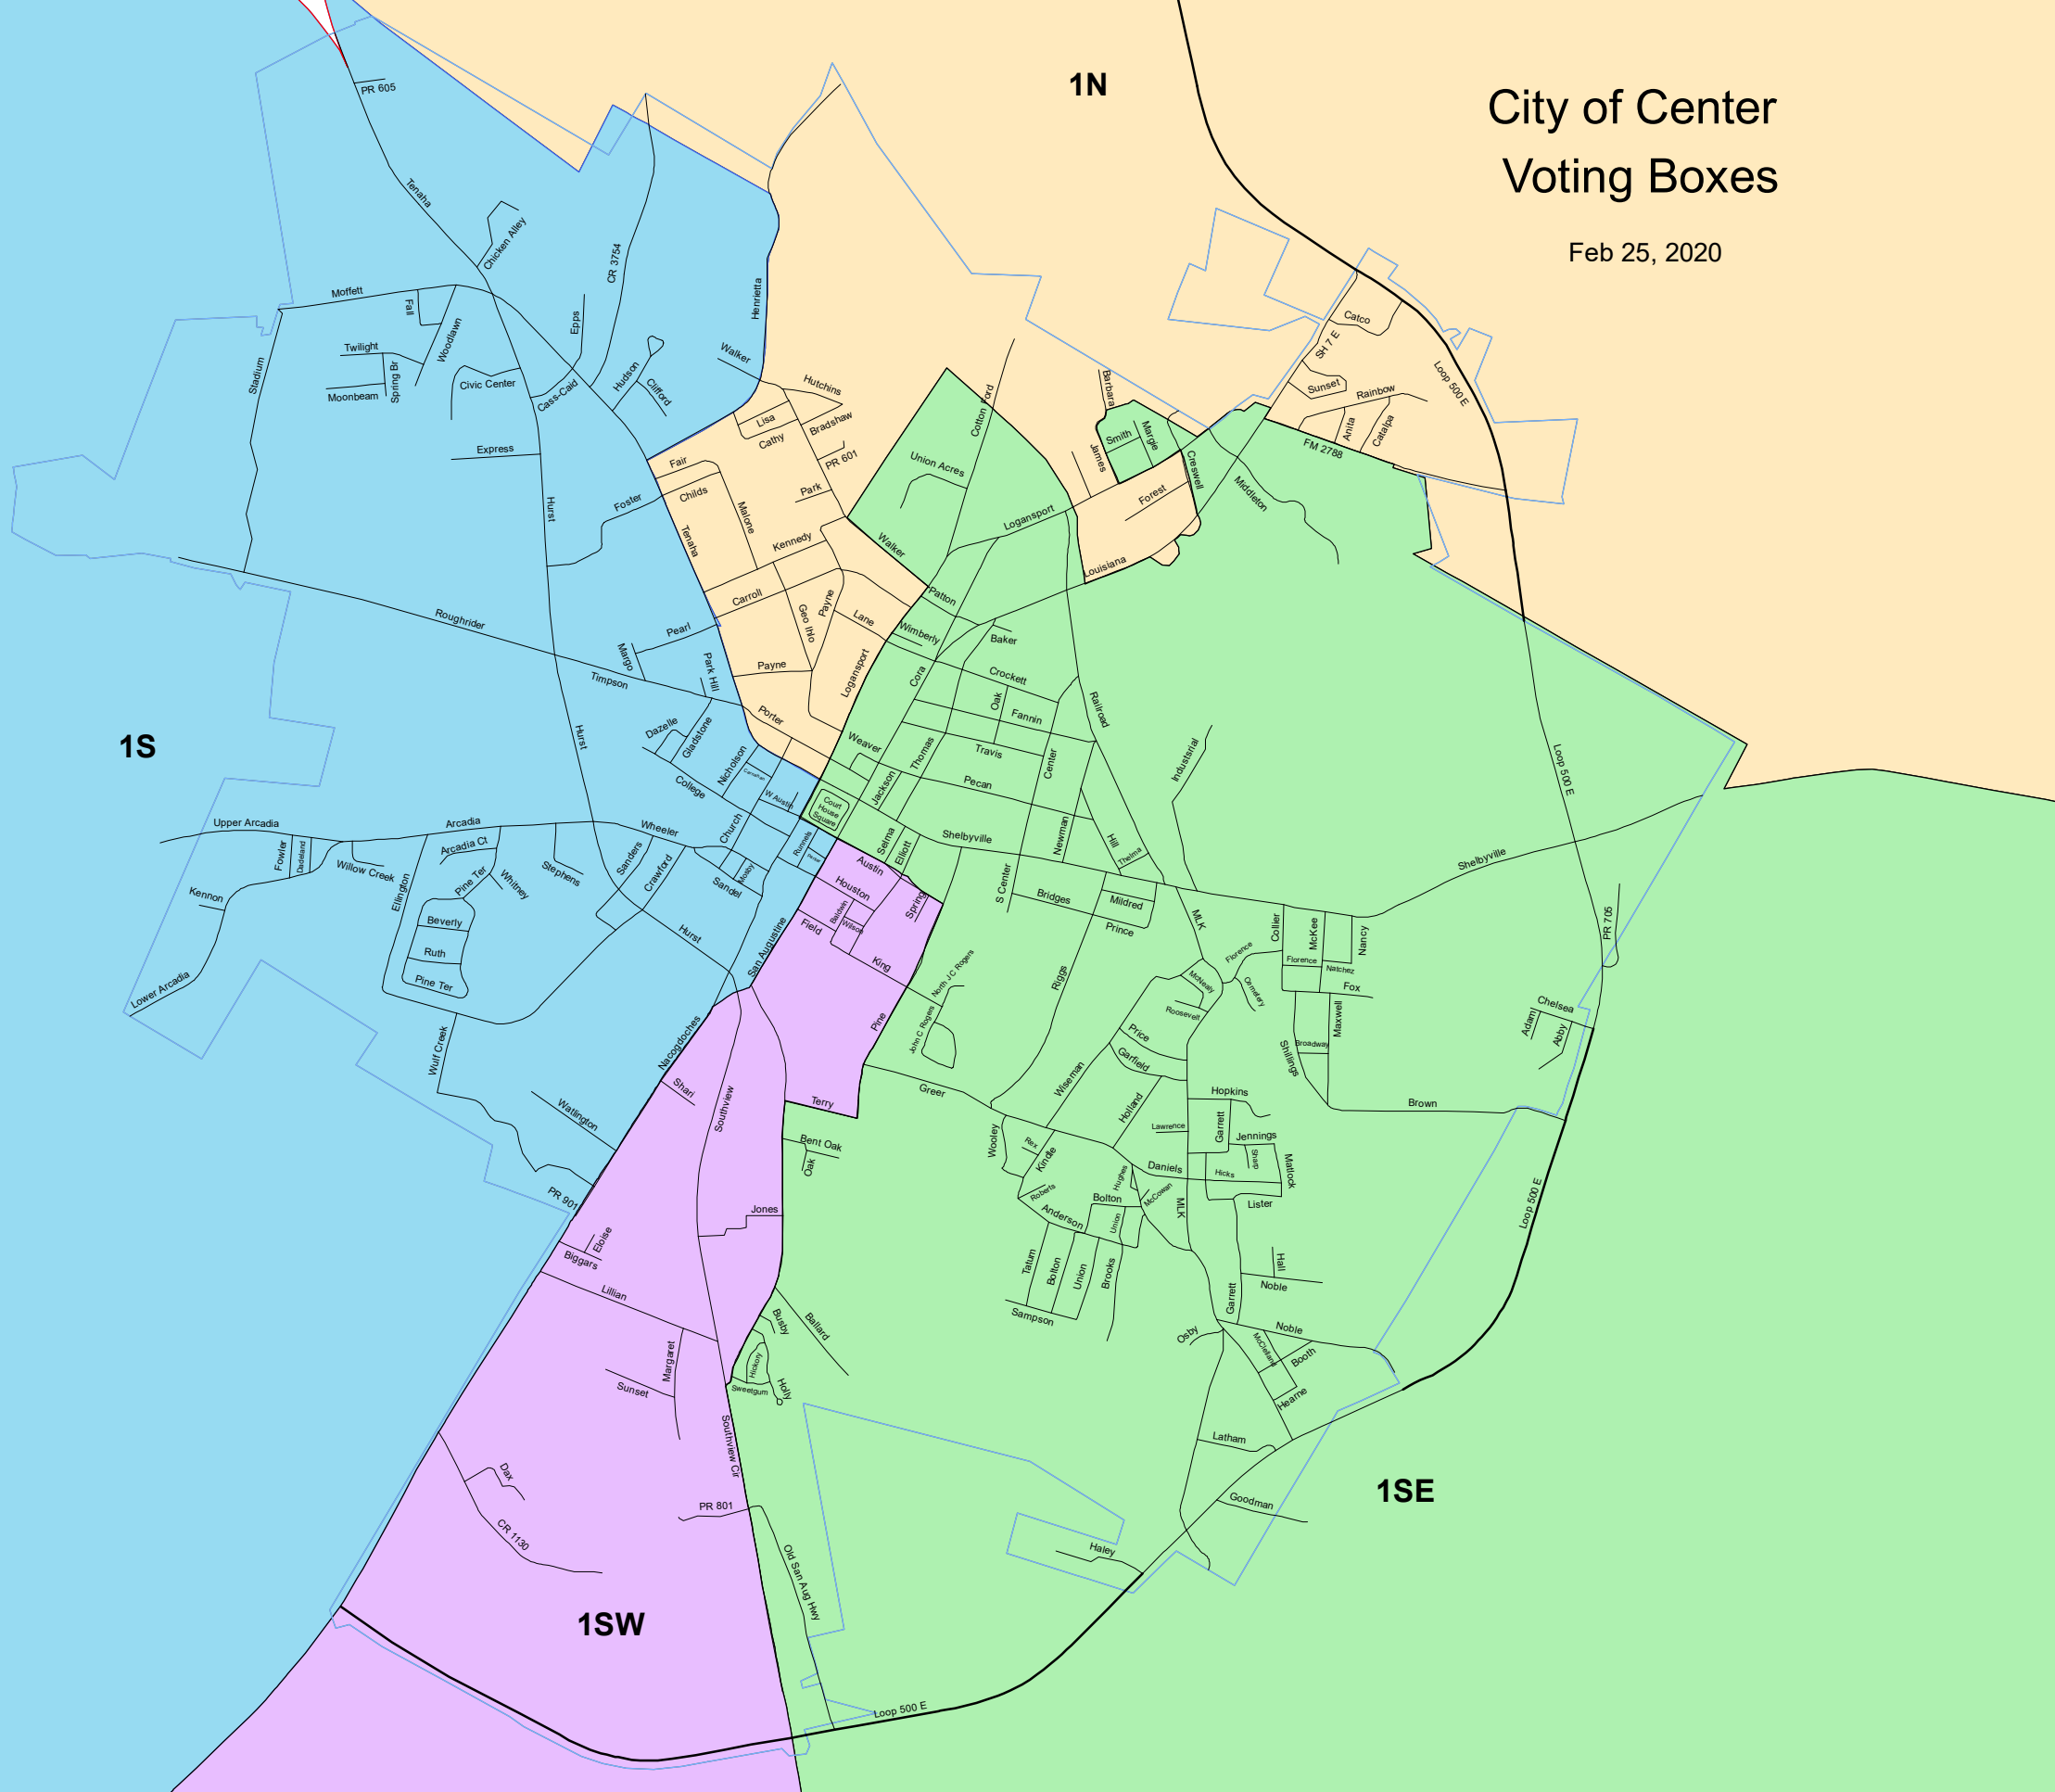

City of Center Voting Boxes

Feb 25, 2020

1N

1S

1SE

1SW