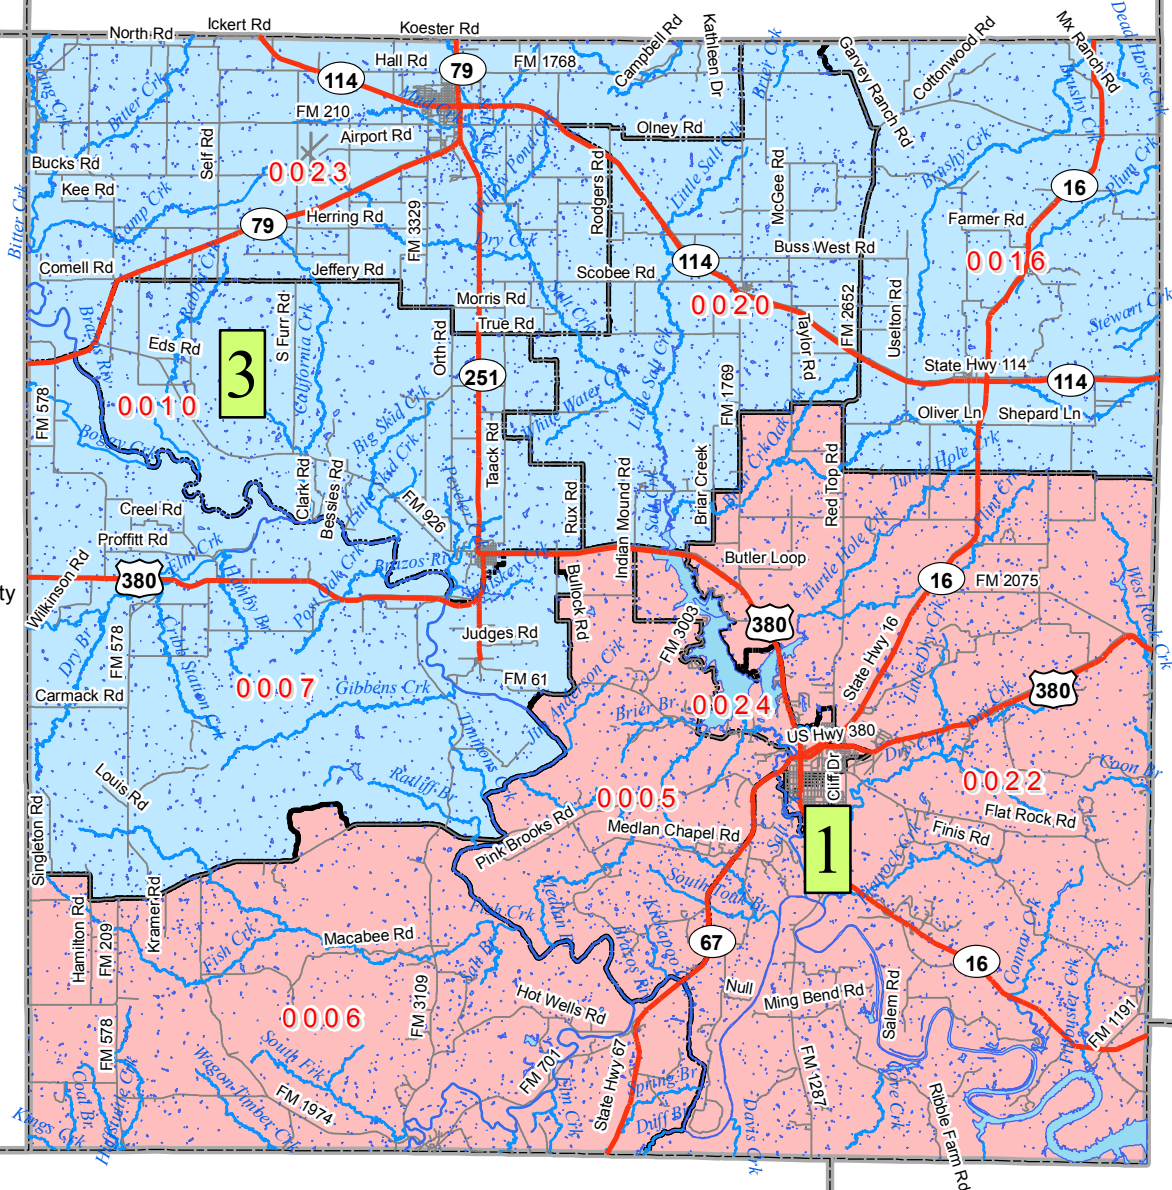

Baylor County

Archer County

Throckmorton County

Jack County

Stephens County

Palo Pinto County

-  JP Precinct 1
-  JP Precinct 3
-  Voting Districts

YOUNG COUNTY