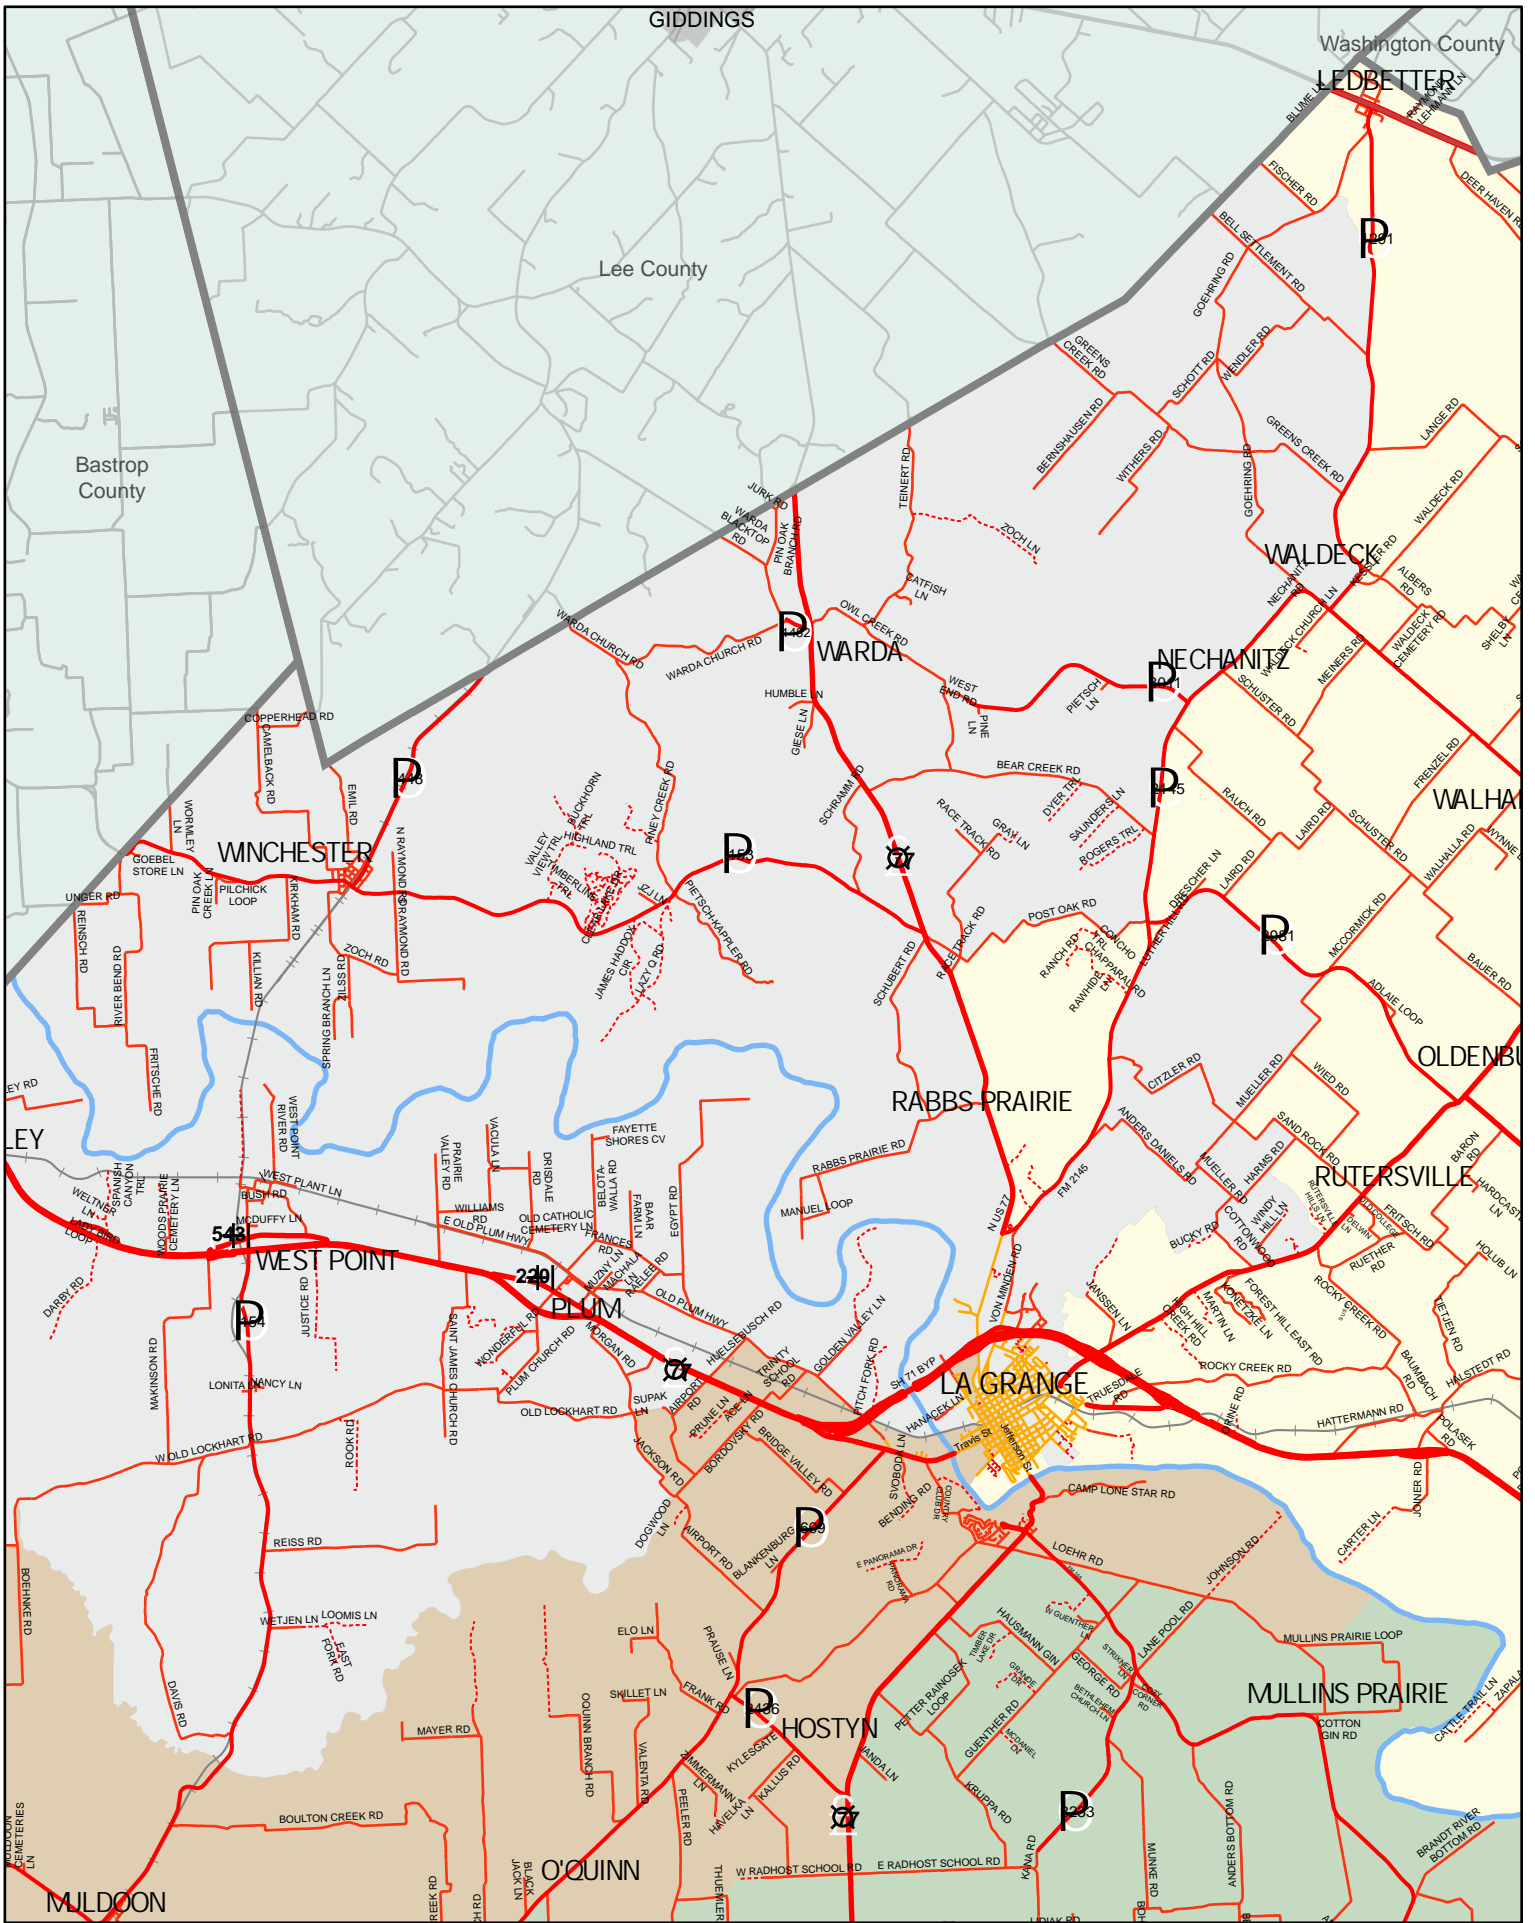

Fayette County Precincts

City St	Counties
Local	Railroad
FM, State or US Hwy	Precinct 1
IH	Precinct 2
PV	Precinct 3
Streams/Lakes	Precinct 4

FAYETTE COUNTY, TX

November 2023

Fayette County provides this map and/or data 'as is' and assumes no liability for its accuracy or completeness. This is intended as a general representation only and is in no way intended to be used as survey grade information.

FAYETTE COUNTY, TX

November 2023

Fayette County provides this map and/or data 'as is' and assumes no liability for its accuracy or completeness. This is intended as a general representation only and is in no way intended to be used as survey grade information.