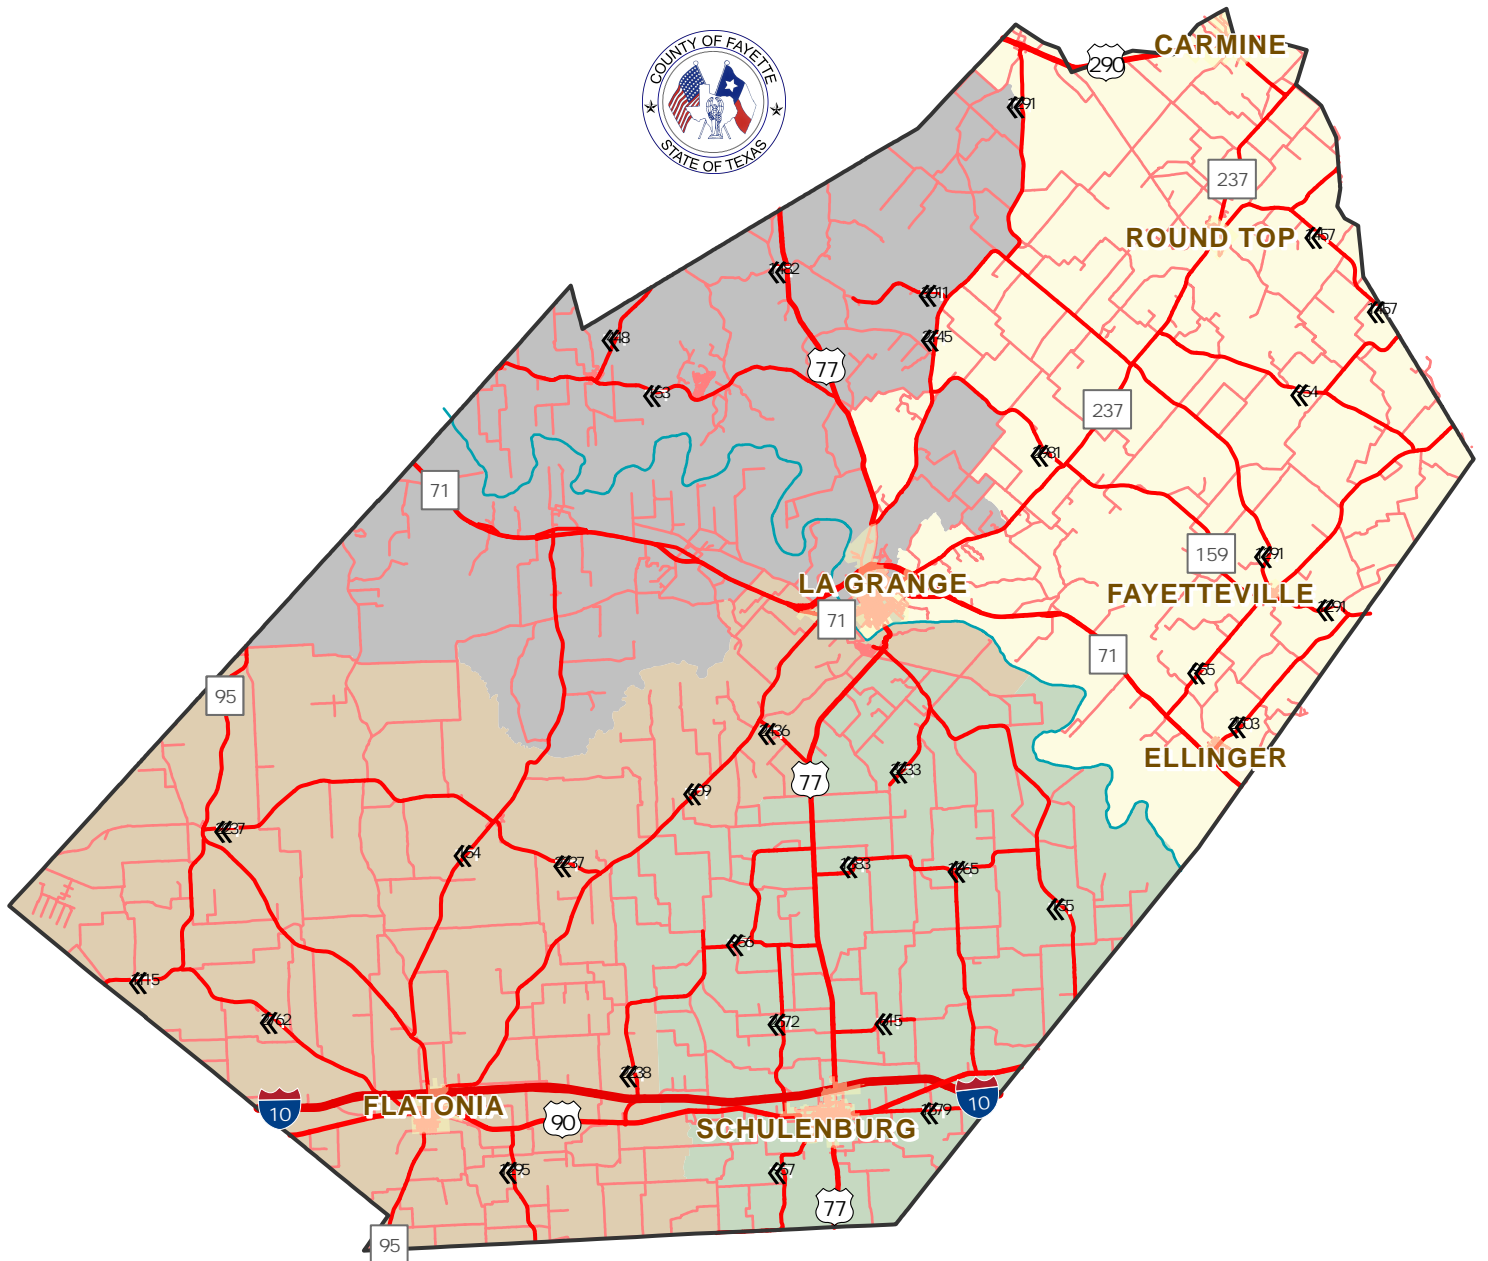

Fayette County Precincts

City St	Counties
Local	Railroad
FM, State or US Hwy	Precinct 1
IH	Precinct 2
PV	Precinct 3
Streams/Lakes	Precinct 4

FAYETTE COUNTY, TX

November 2023

Fayette County provides this map and/or data 'as is' and assumes no liability for its accuracy or completeness. This is intended as a general representation only and is in no way intended to be used as survey grade information.

FAYETTE COUNTY, TX

November 2023

Fayette County provides this map and/or data 'as is' and assumes no liability for its accuracy or completeness. This is intended as a general representation only and is in no way intended to be used as survey grade information.