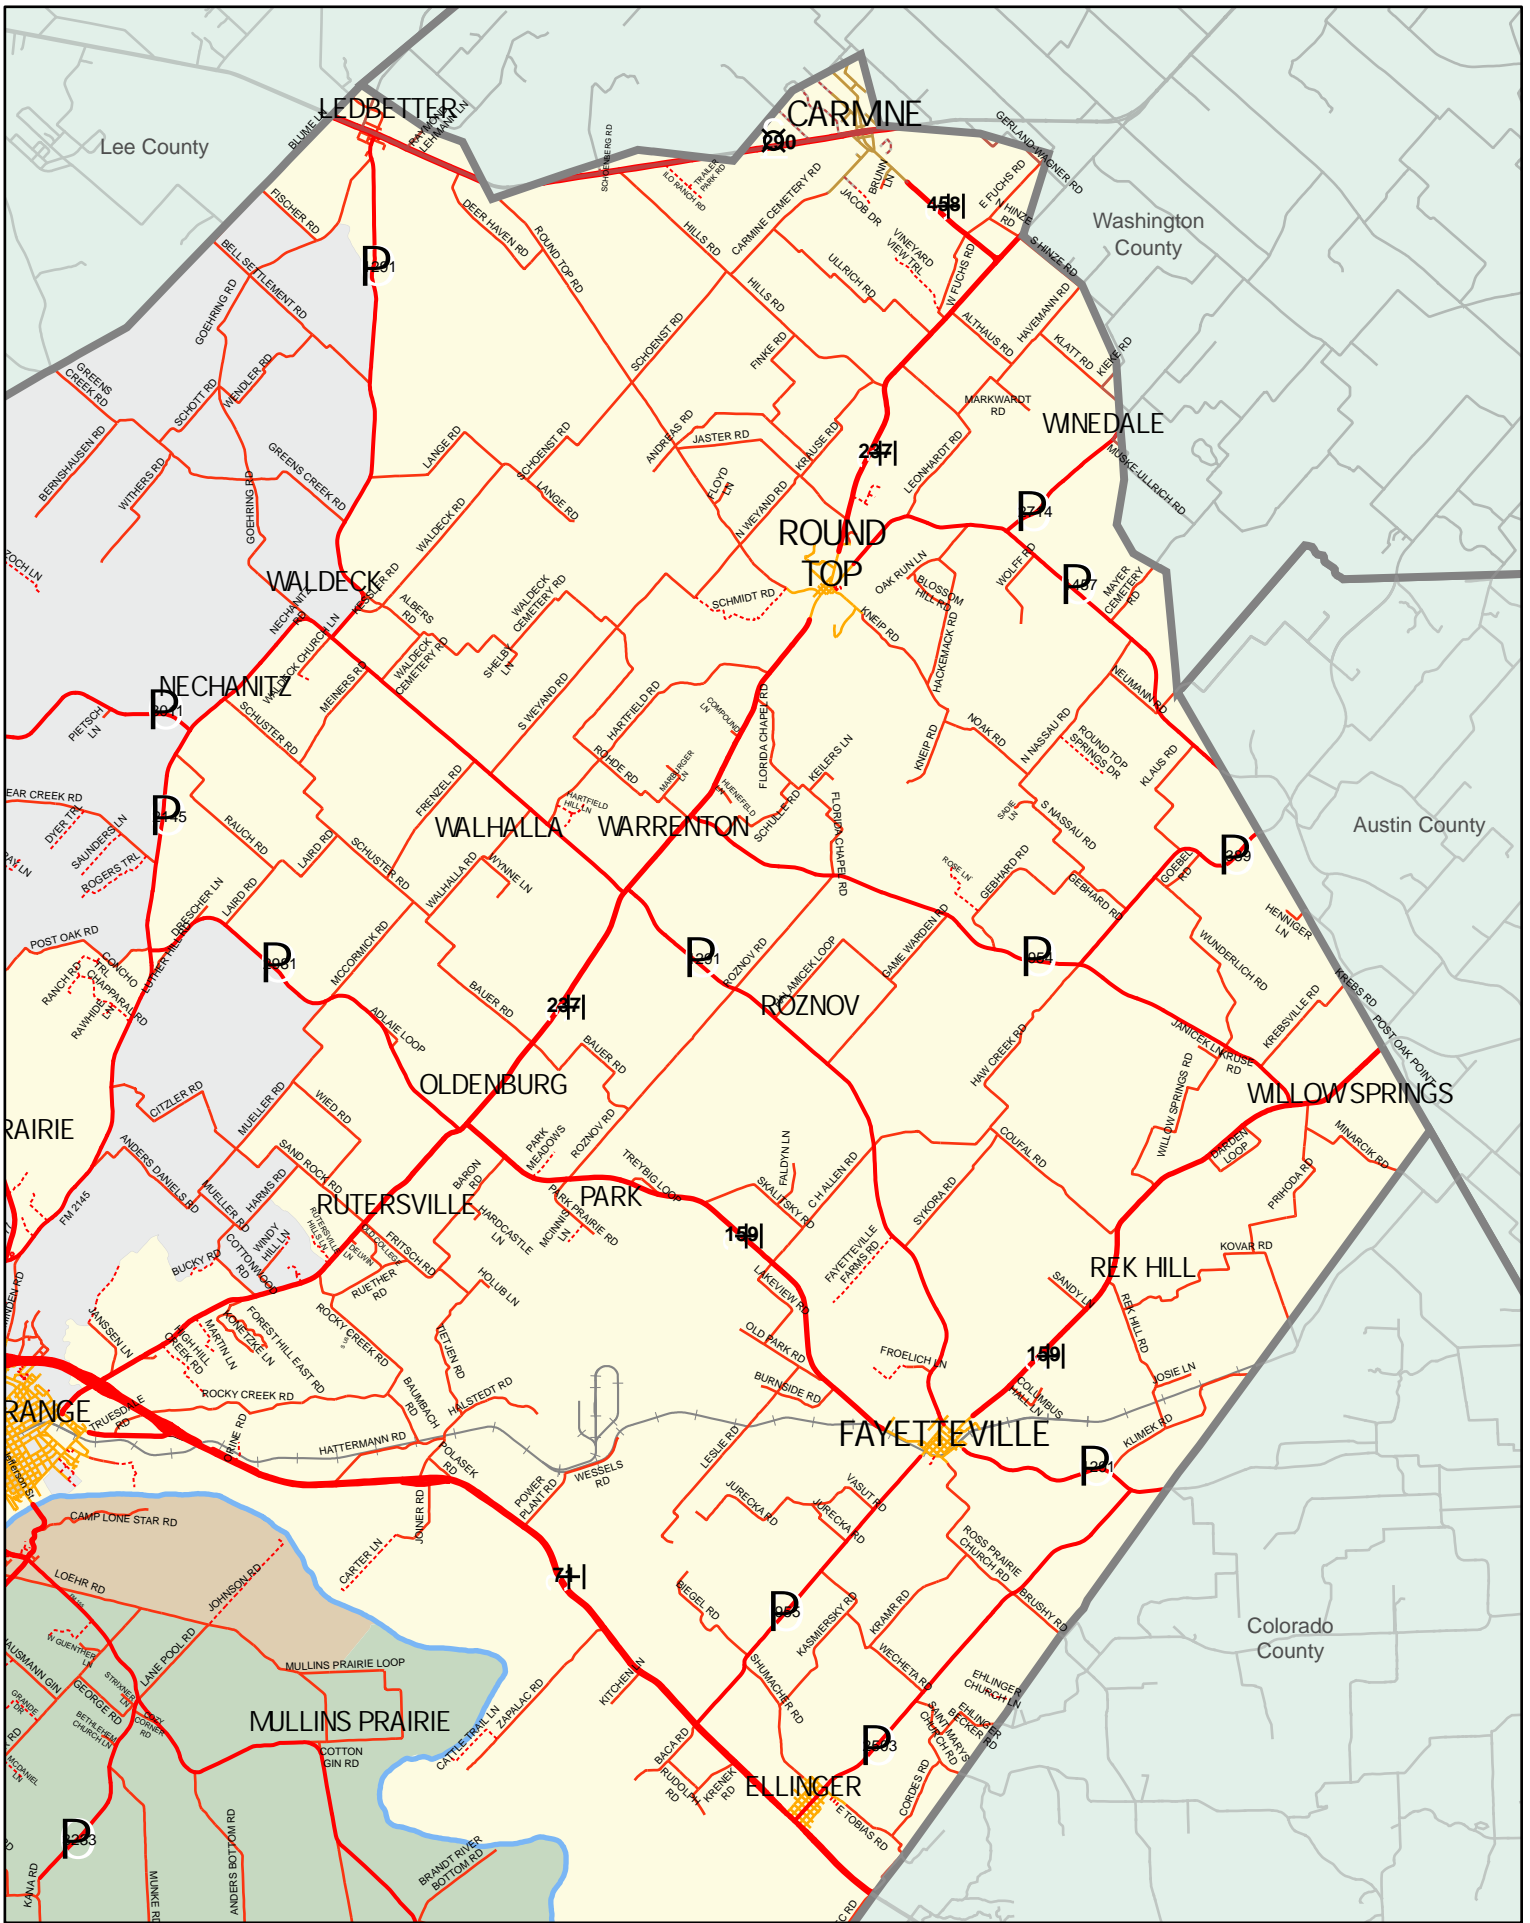

Fayette County Precincts

City St	Counties
Local	Railroad
FM, State or US Hwy	Precinct 1
IH	Precinct 2
PV	Precinct 3
Streams/Lakes	Precinct 4

FAYETTE COUNTY, TX

November 2023

Fayette County provides this map and/or data 'as is' and assumes no liability for its accuracy or completeness. This is intended as a general representation only and is in no way intended to be used as survey grade information.

FAYETTE COUNTY, TX

November 2023

Fayette County provides this map and/or data 'as is' and assumes no liability for its accuracy or completeness. This is intended as a general representation only and is in no way intended to be used as survey grade information.