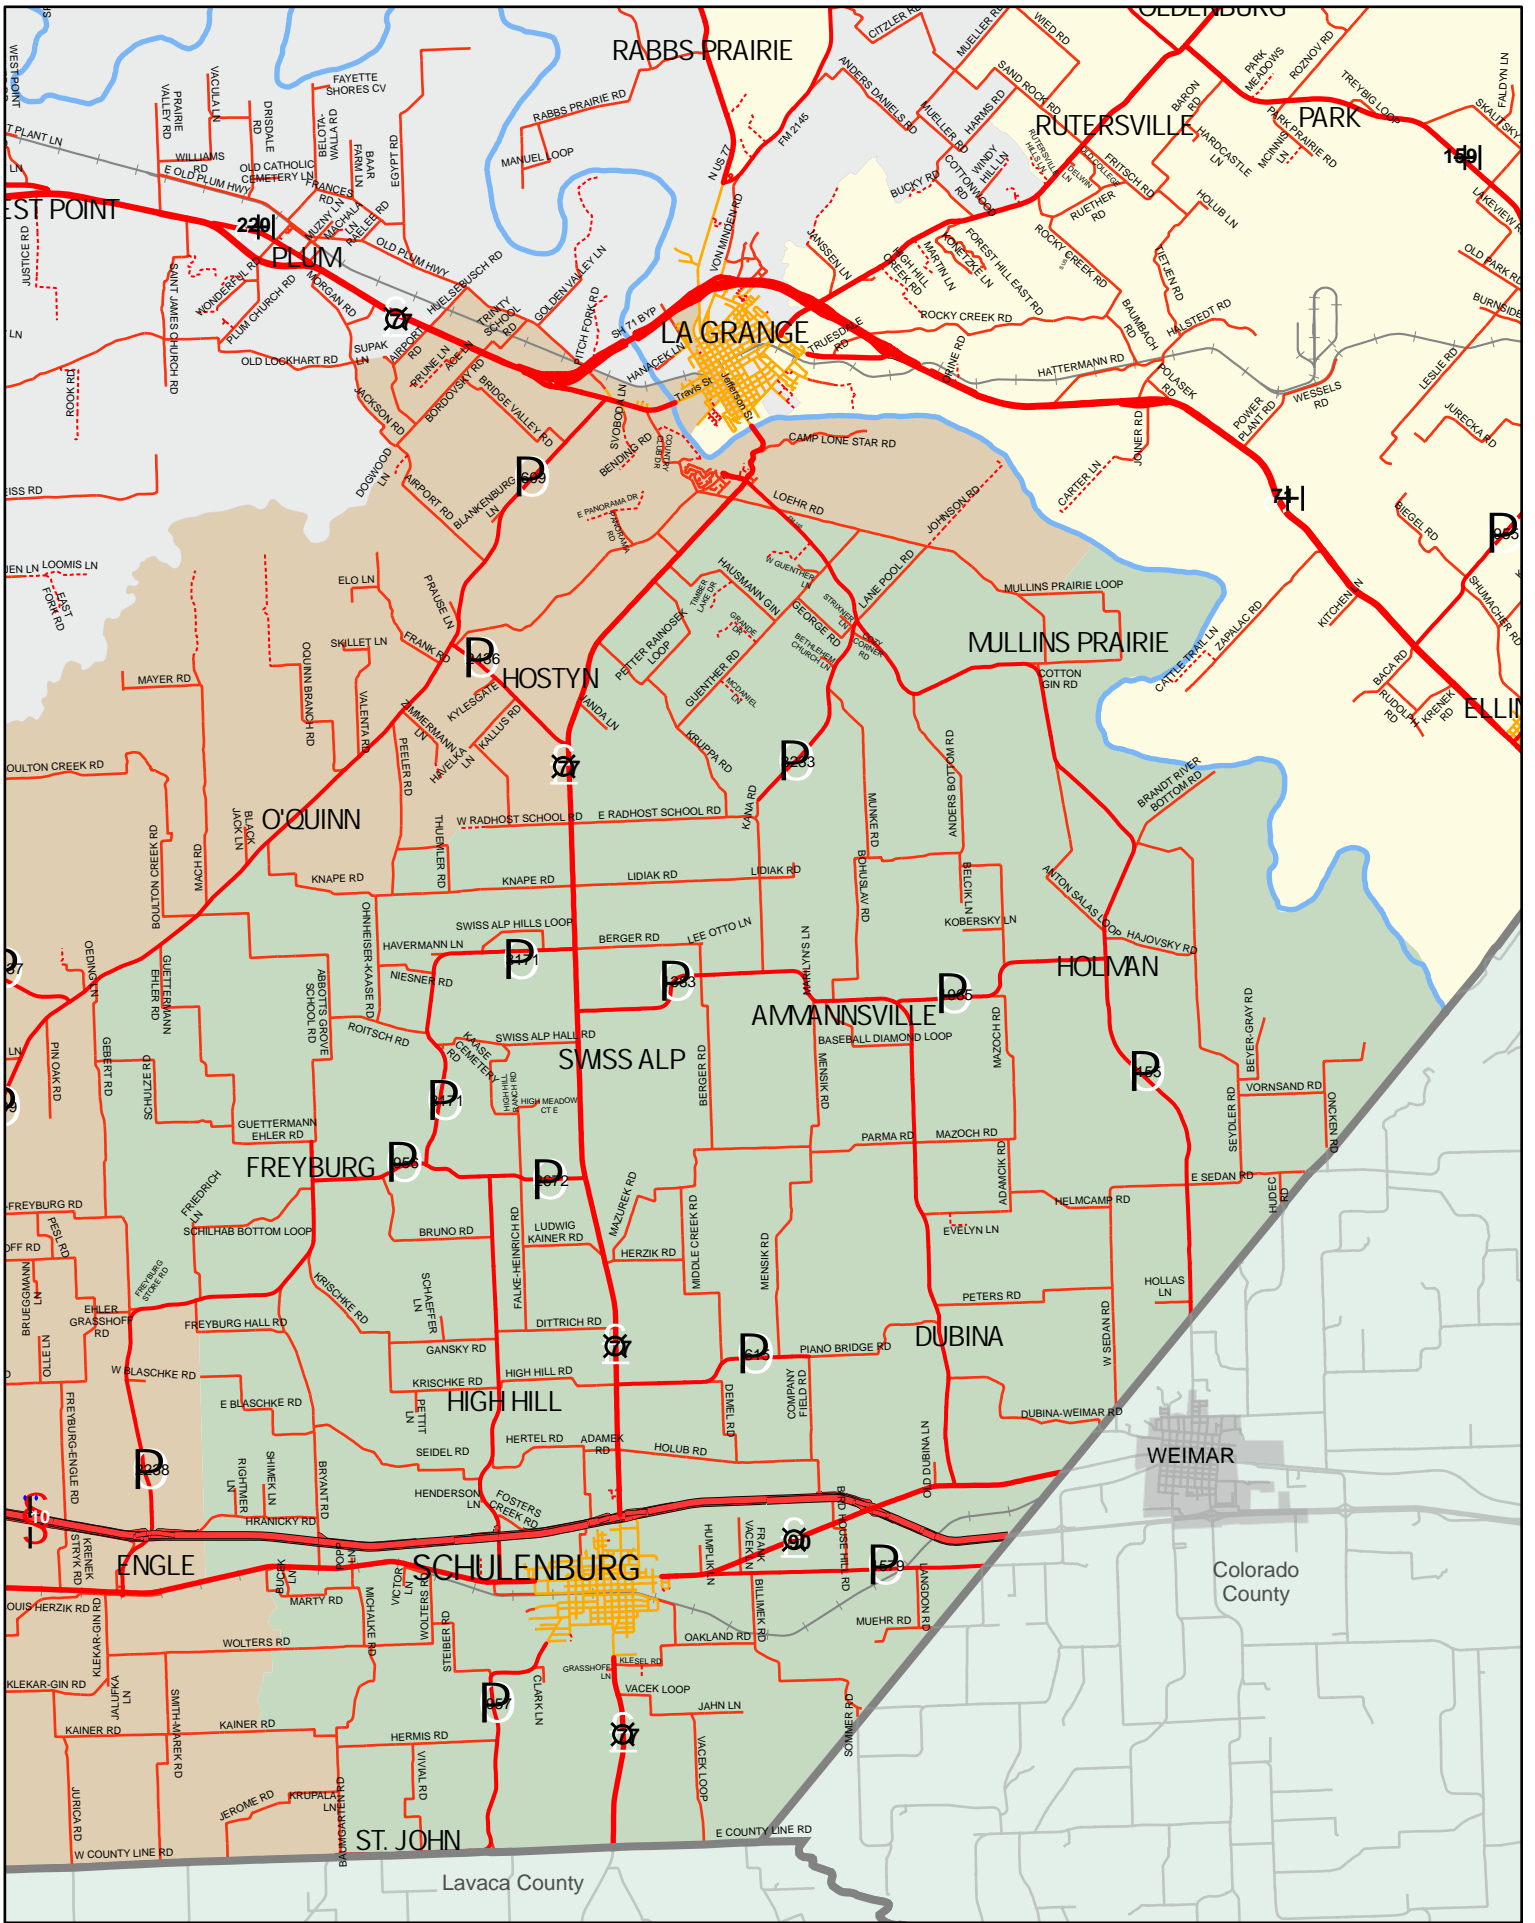

Fayette County Precincts

City St	Counties
Local	Railroad
FM, State or US Hwy	Precinct 1
IH	Precinct 2
PV	Precinct 3
Streams/Lakes	Precinct 4

FAYETTE COUNTY, TX

November 2023

Fayette County provides this map and/or data 'as is' and assumes no liability for its accuracy or completeness. This is intended as a general representation only and is in no way intended to be used as survey grade information.

FAYETTE COUNTY, TX

November 2023

Fayette County provides this map and/or data 'as is' and assumes no liability for its accuracy or completeness. This is intended as a general representation only and is in no way intended to be used as survey grade information.