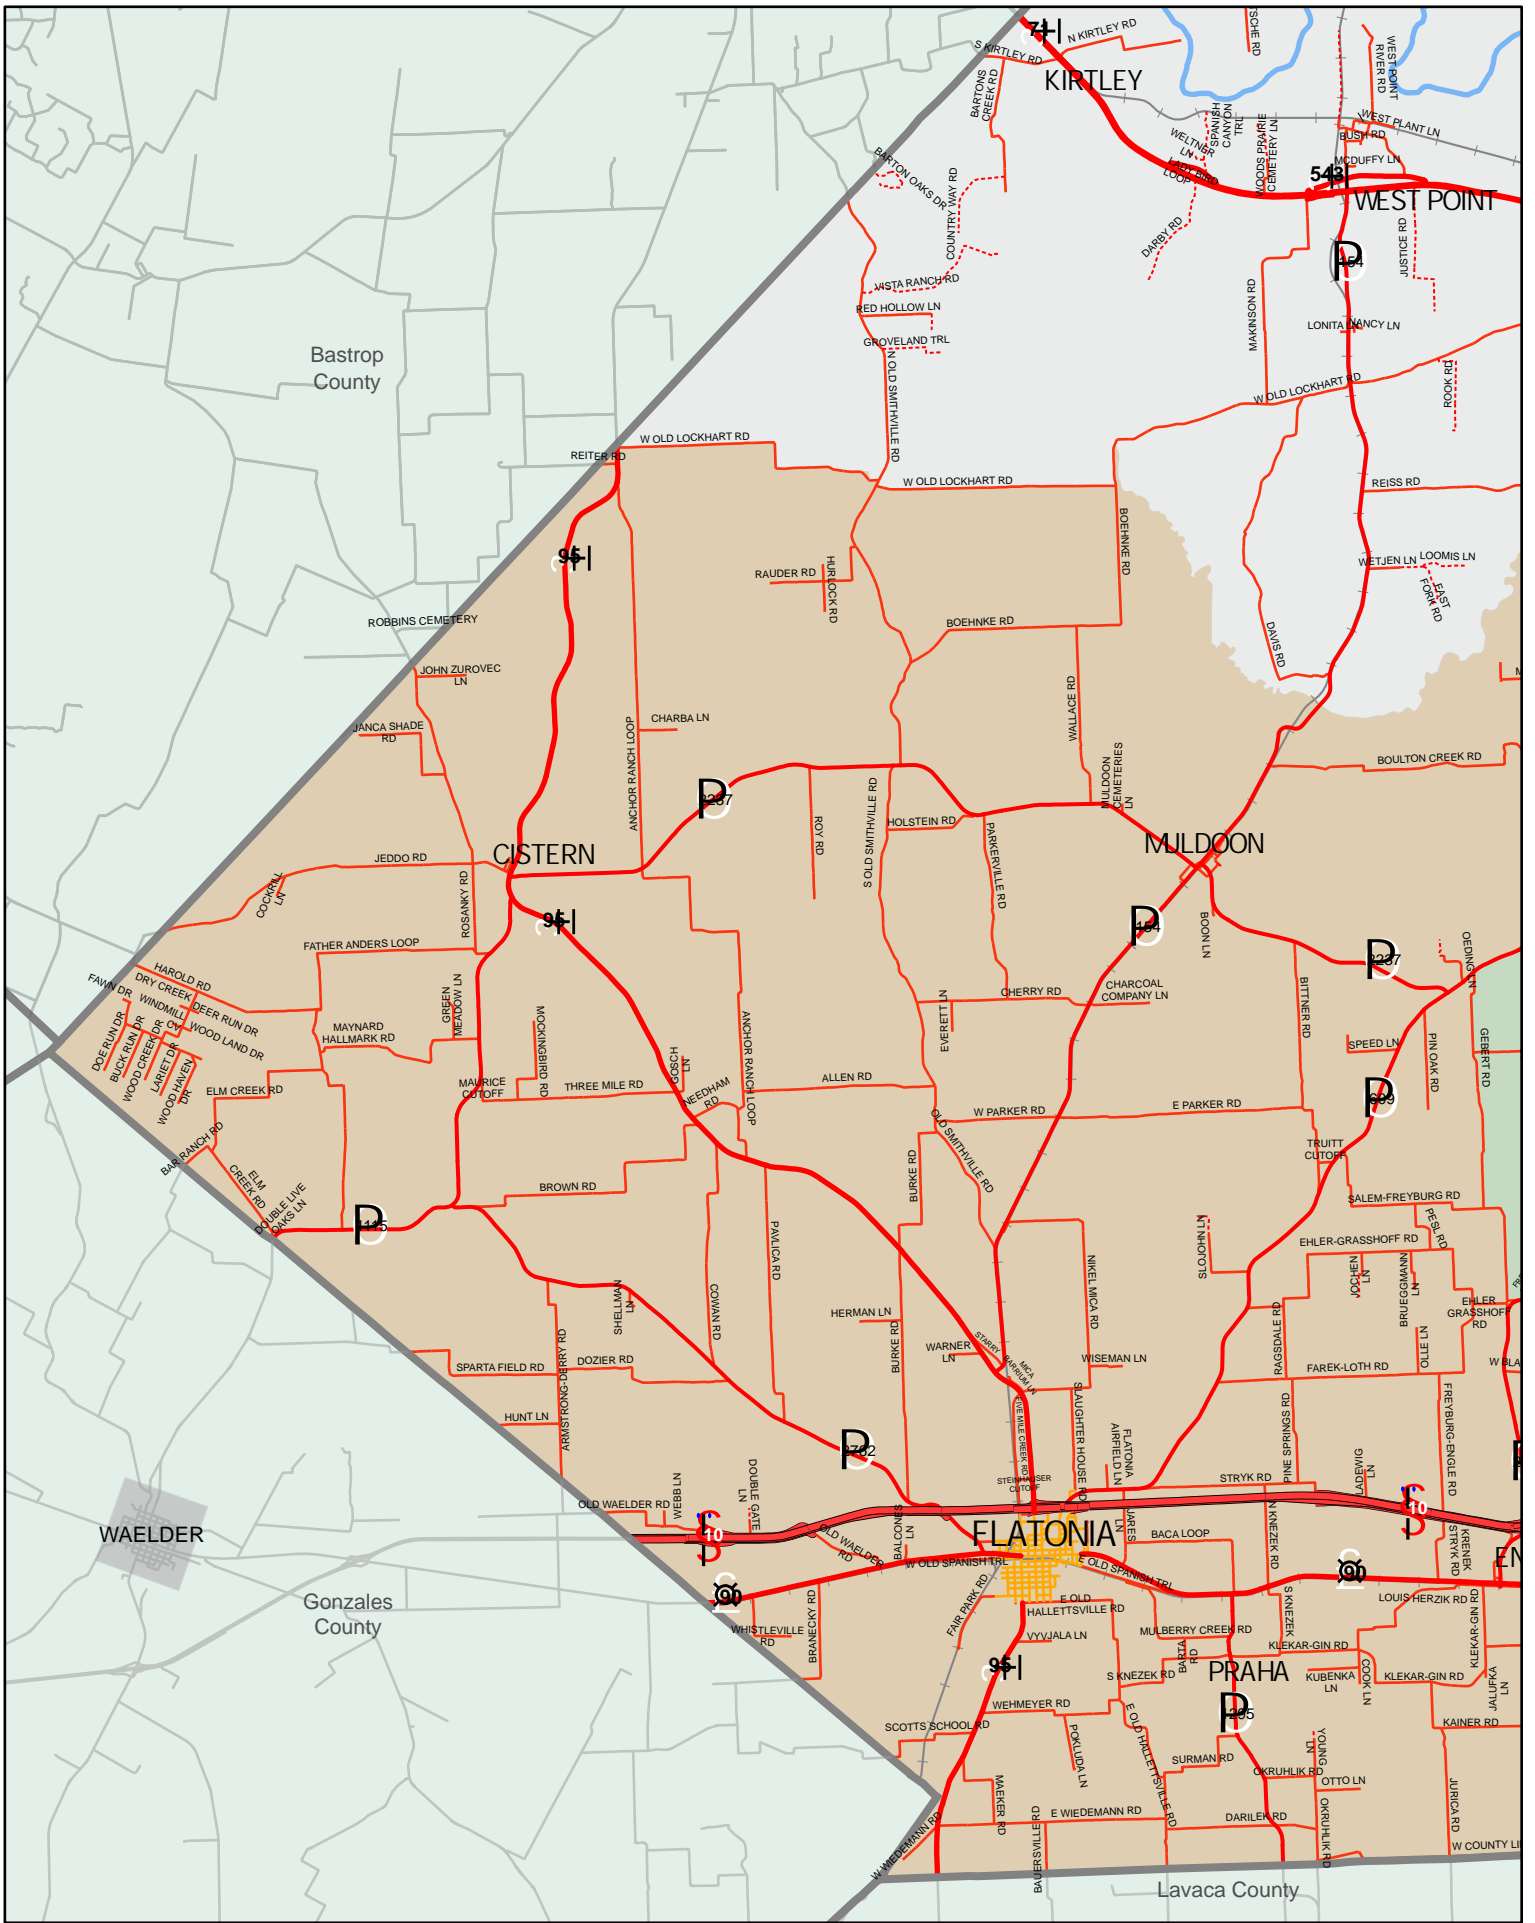

Fayette County Precincts

City St	Counties
Local	Railroad
FM, State or US Hwy	Precinct 1
IH	Precinct 2
PV	Precinct 3
Streams/Lakes	Precinct 4

FAYETTE COUNTY, TX

November 2023

Fayette County provides this map and/or data 'as is' and assumes no liability for its accuracy or completeness. This is intended as a general representation only and is in no way intended to be used as survey grade information.

FAYETTE COUNTY, TX

November 2023

Fayette County provides this map and/or data 'as is' and assumes no liability for its accuracy or completeness. This is intended as a general representation only and is in no way intended to be used as survey grade information.