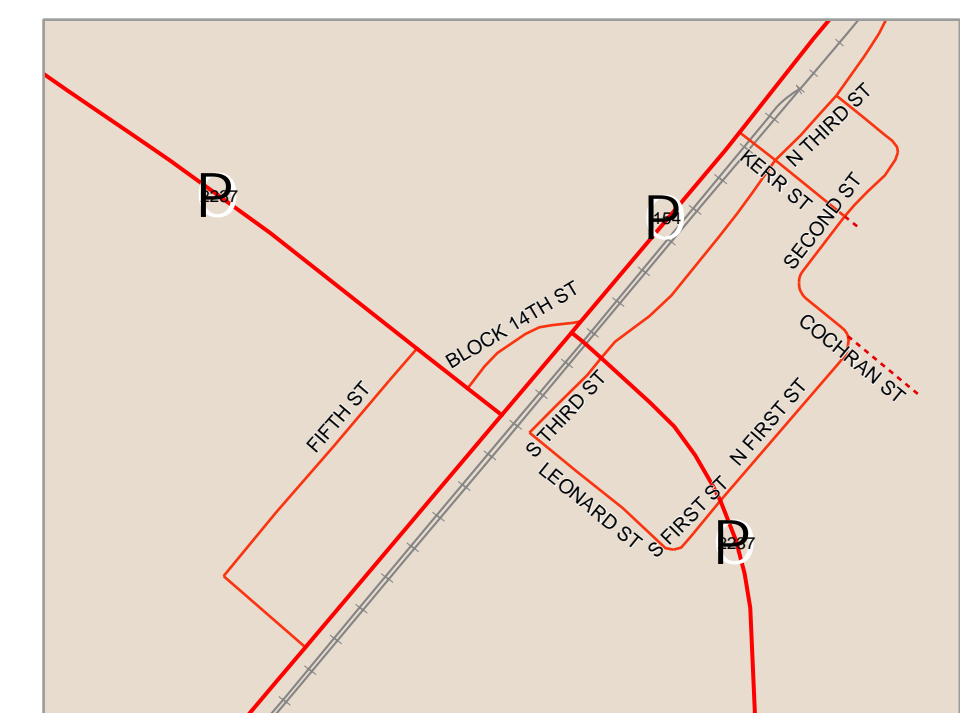

MULDOON

FLATONIA