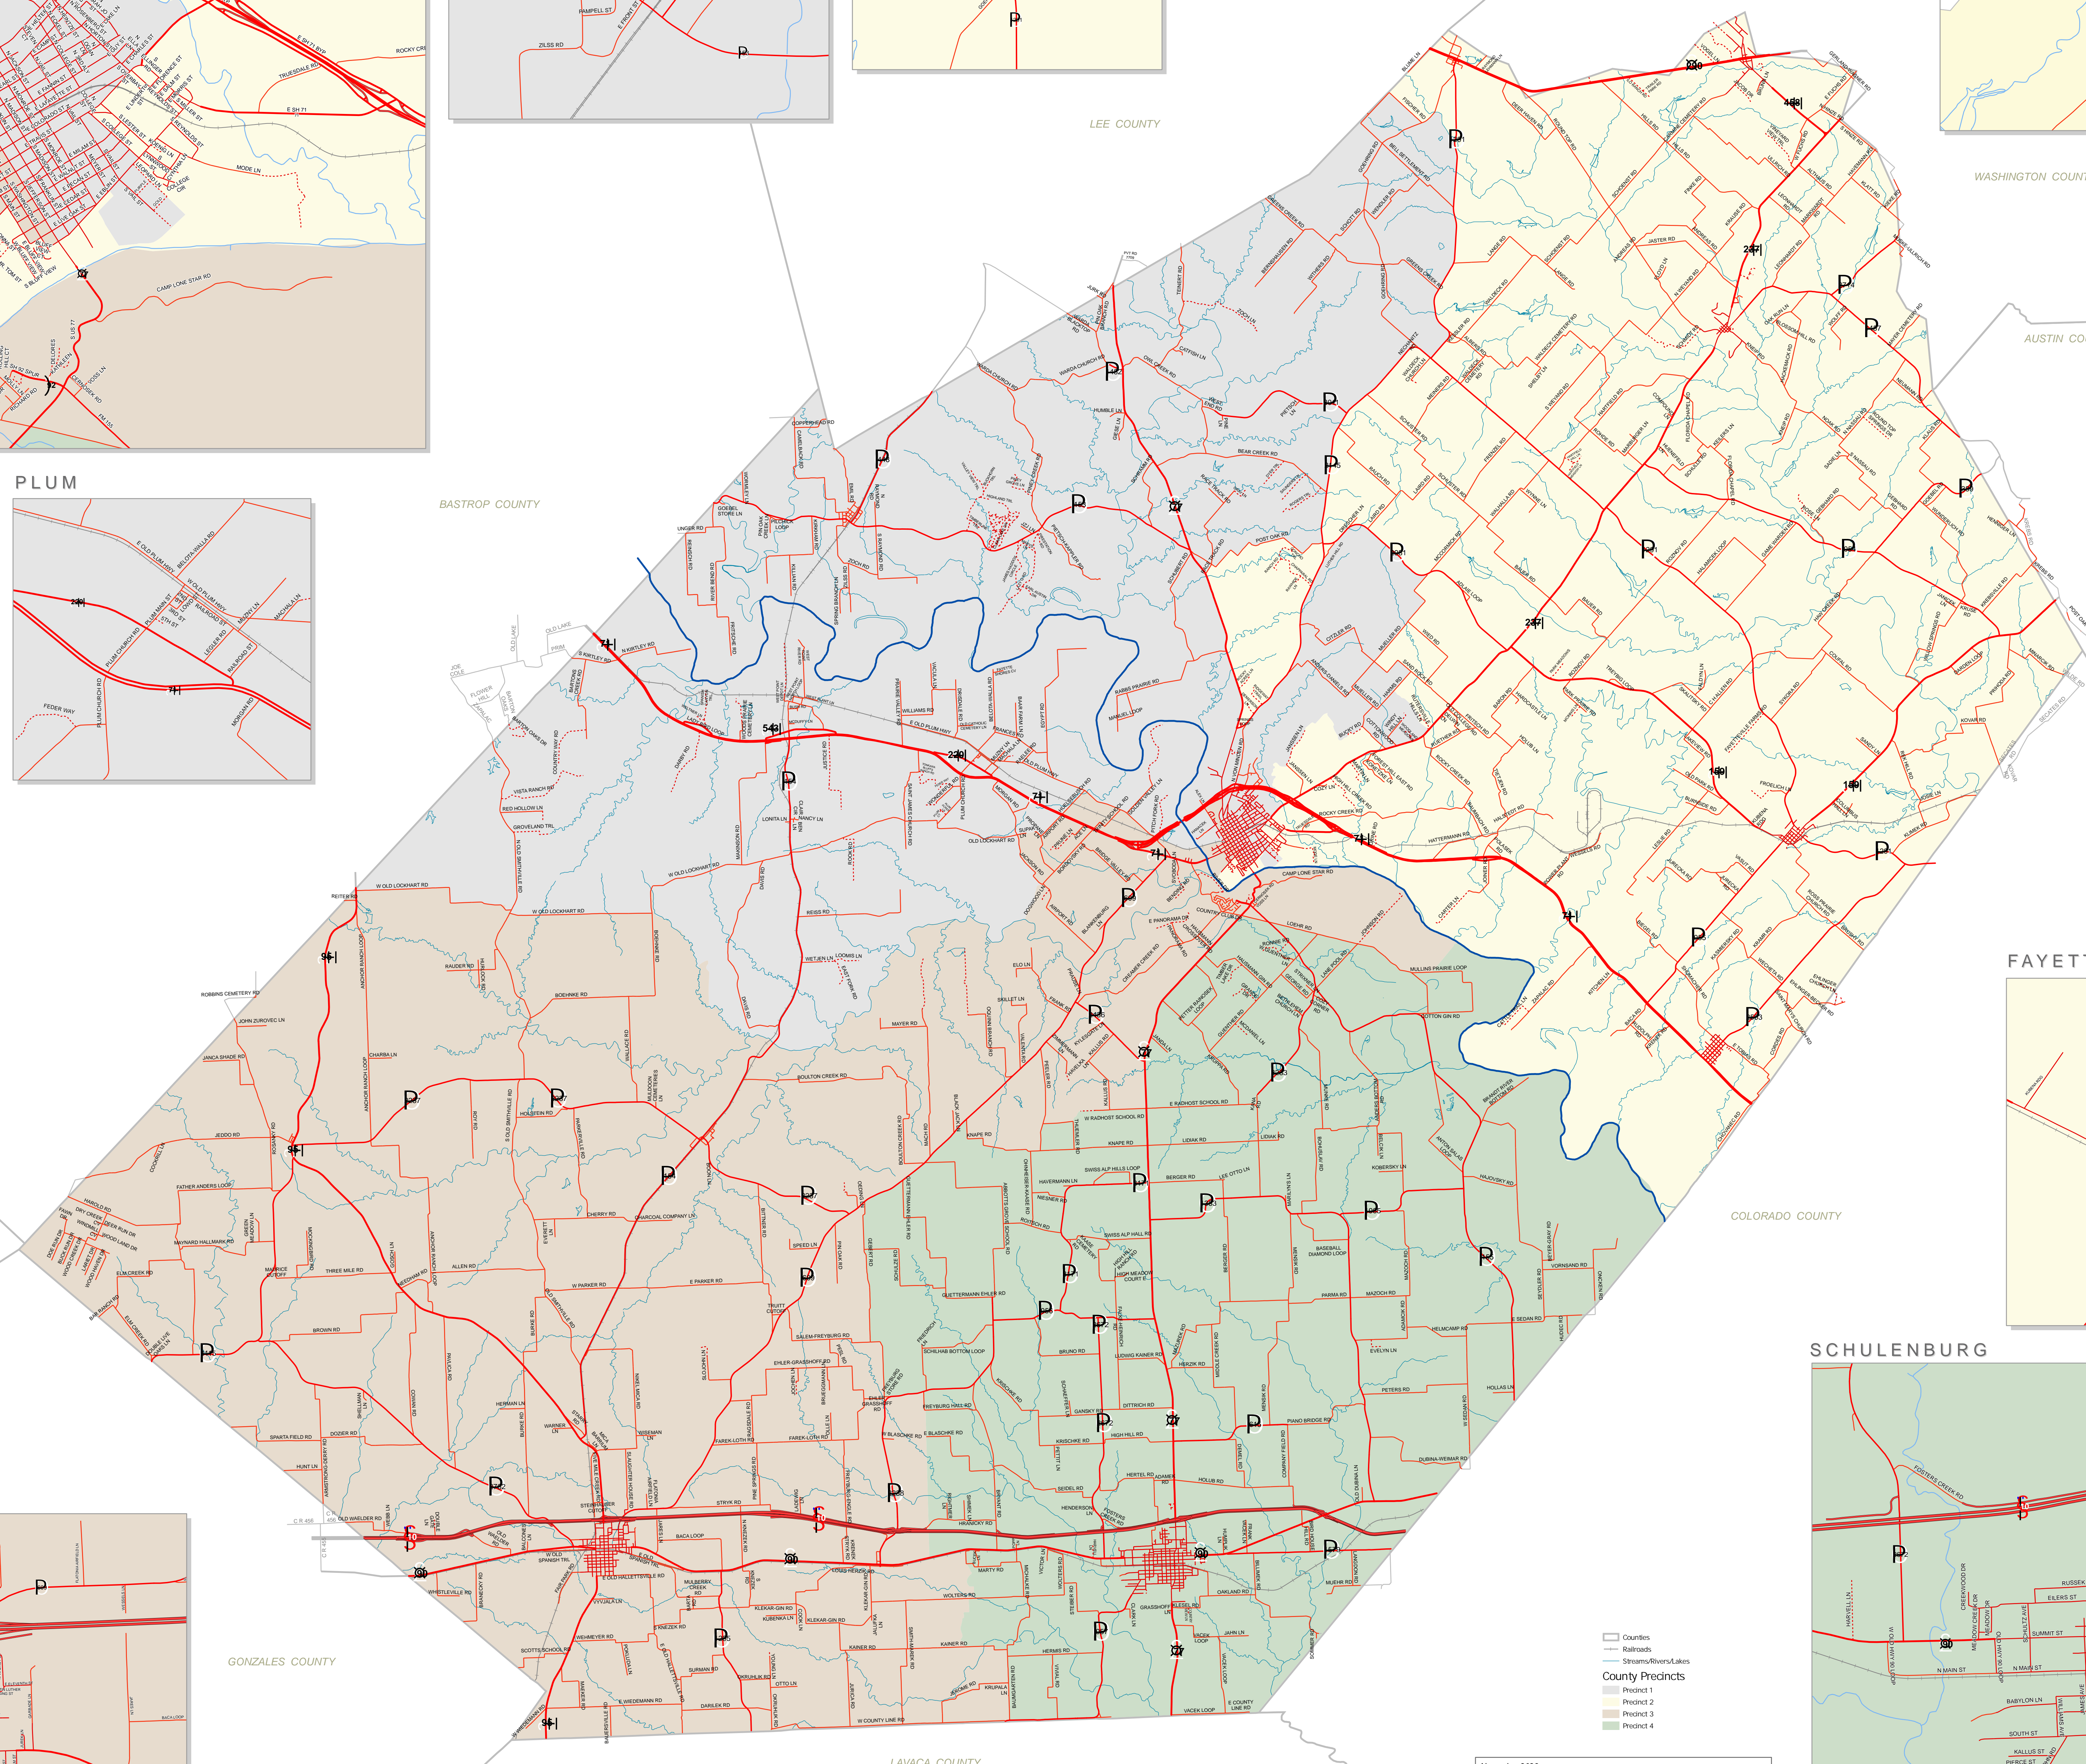

FAYETTE COUNTY MAPPING
La Grange, TX 78945
(979)958-6469