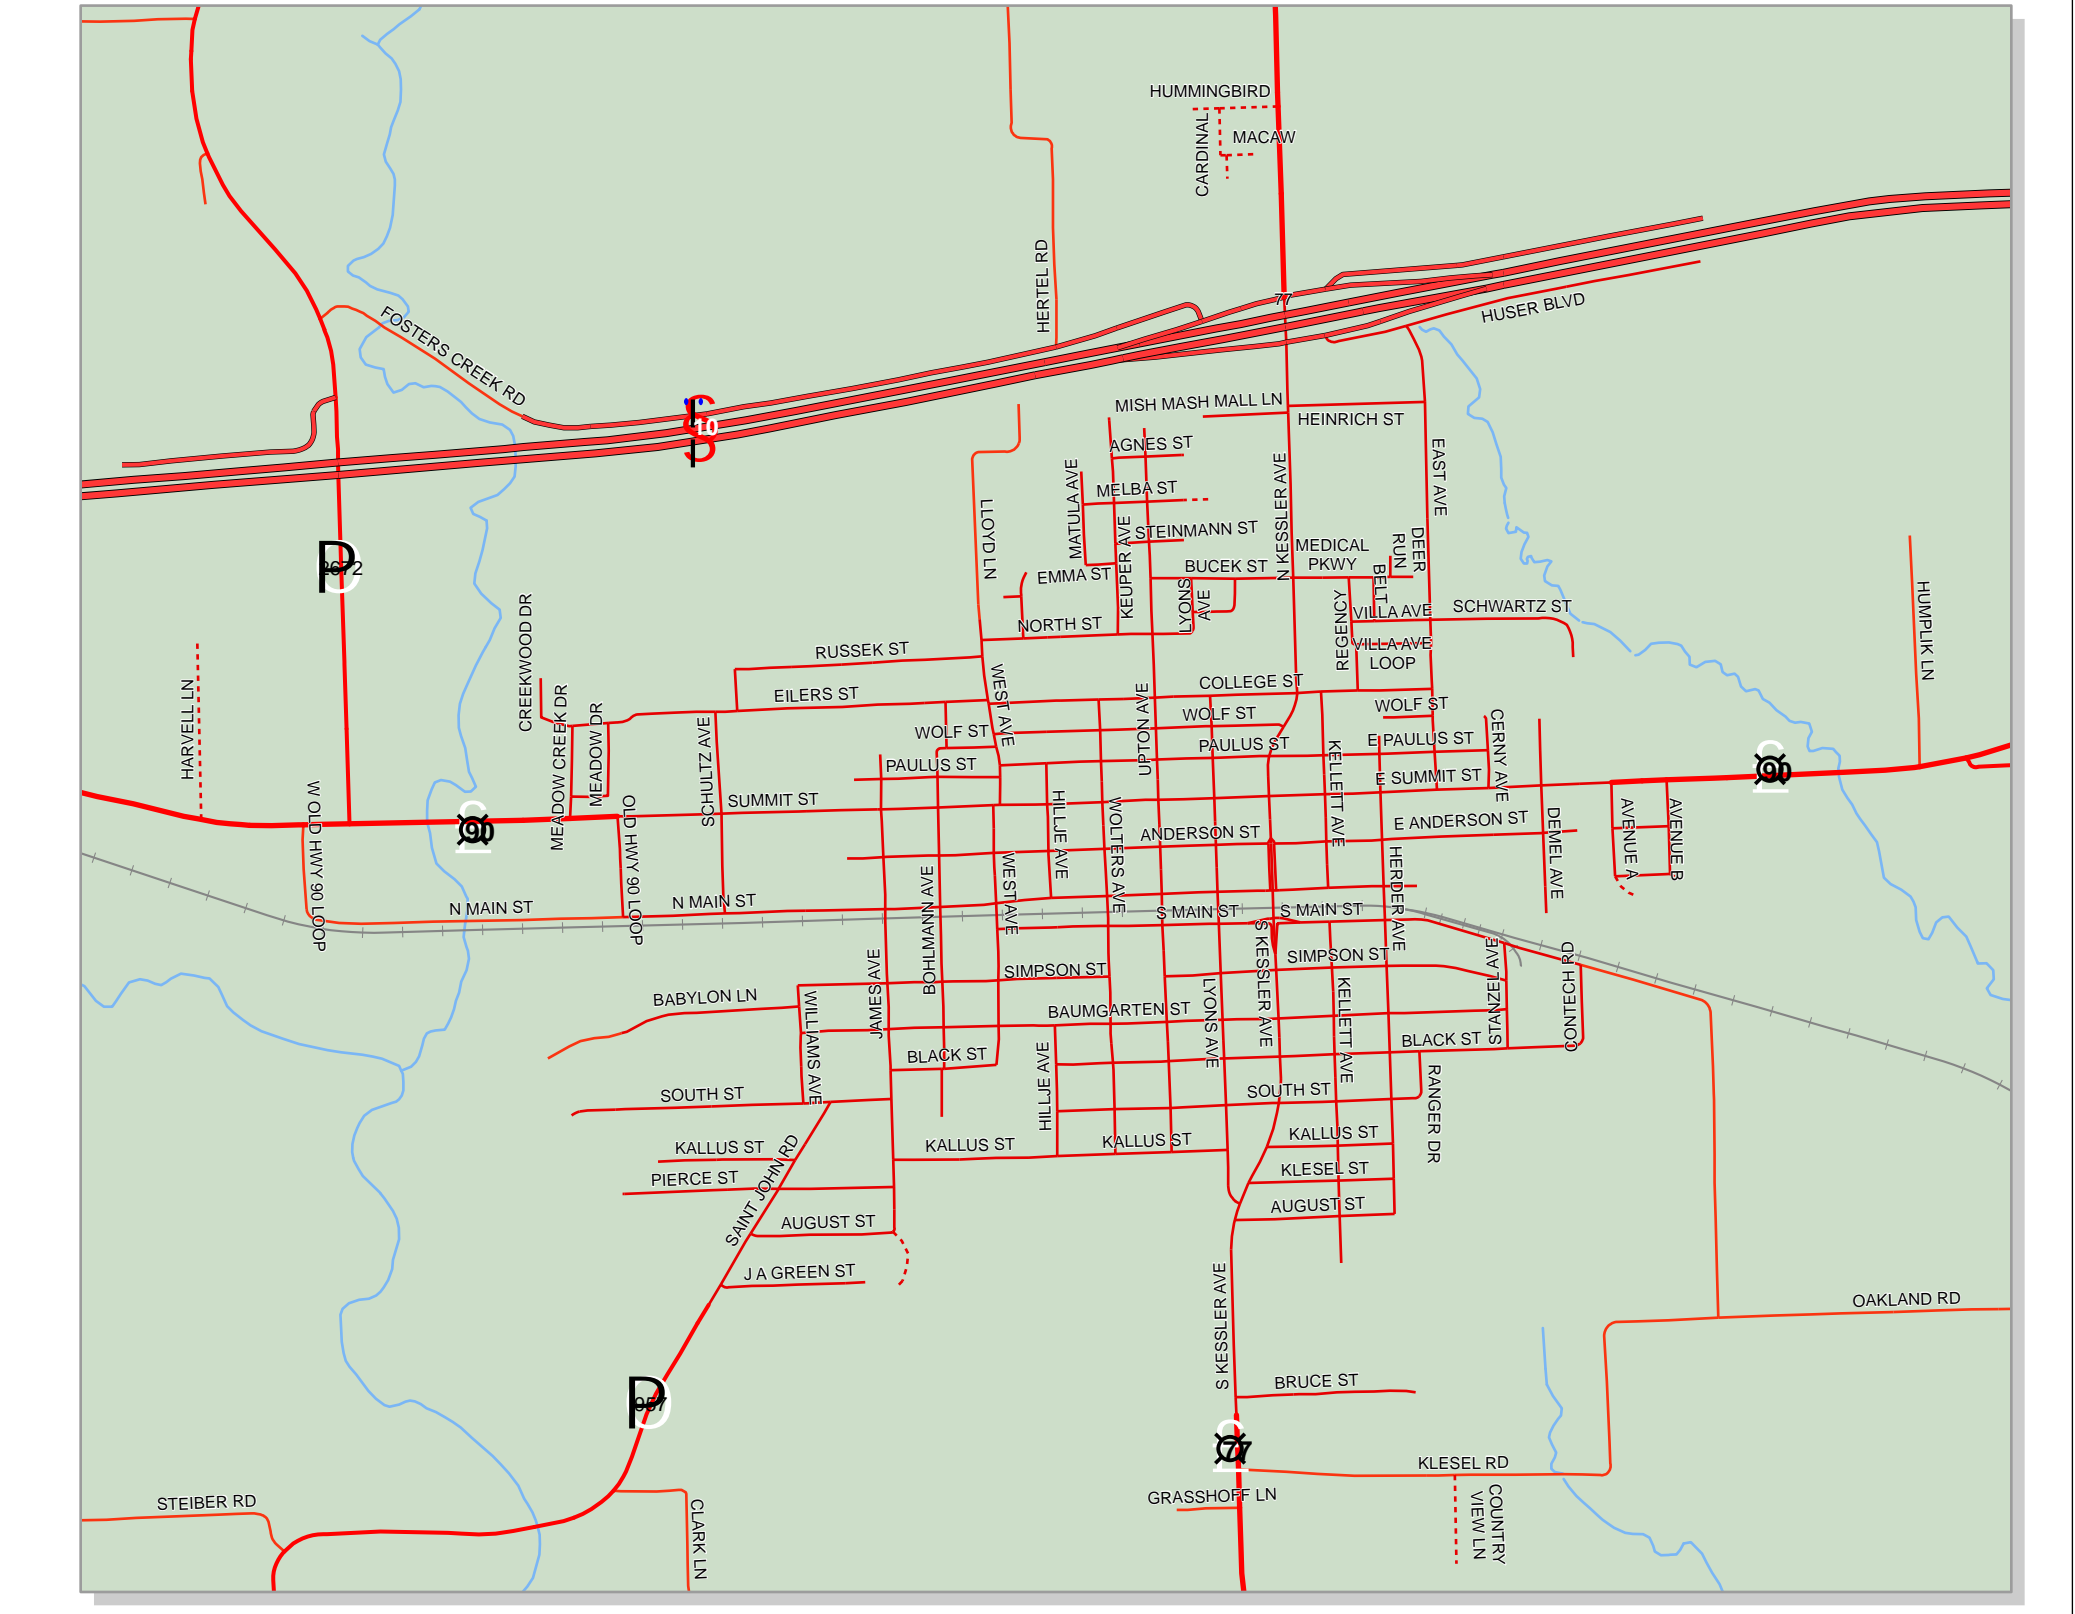

FAYETTE COUNTY MAPPING
La Grange, TX 78945
(979)958-6469