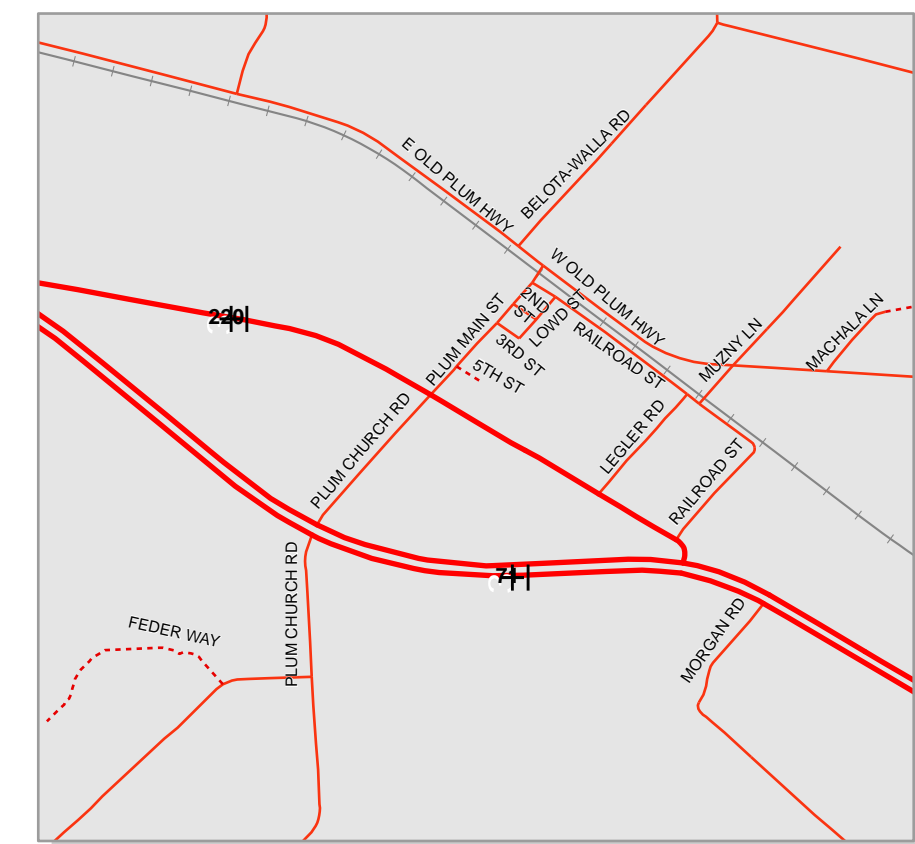

LA GRANGE

WINCHESTER

LEDBETTER

FAYETTE COUNTY TEXAS

CARMINE

WEST POINT

PLUM

CISTERN

MULDOON

FLATONIA

ROUND TOP

ELLINGER

FAYETTEVILLE

SCHULENBURG

FAYETTE COUNTY MAPPING
La Grange, TX 78945
(979)958-6469