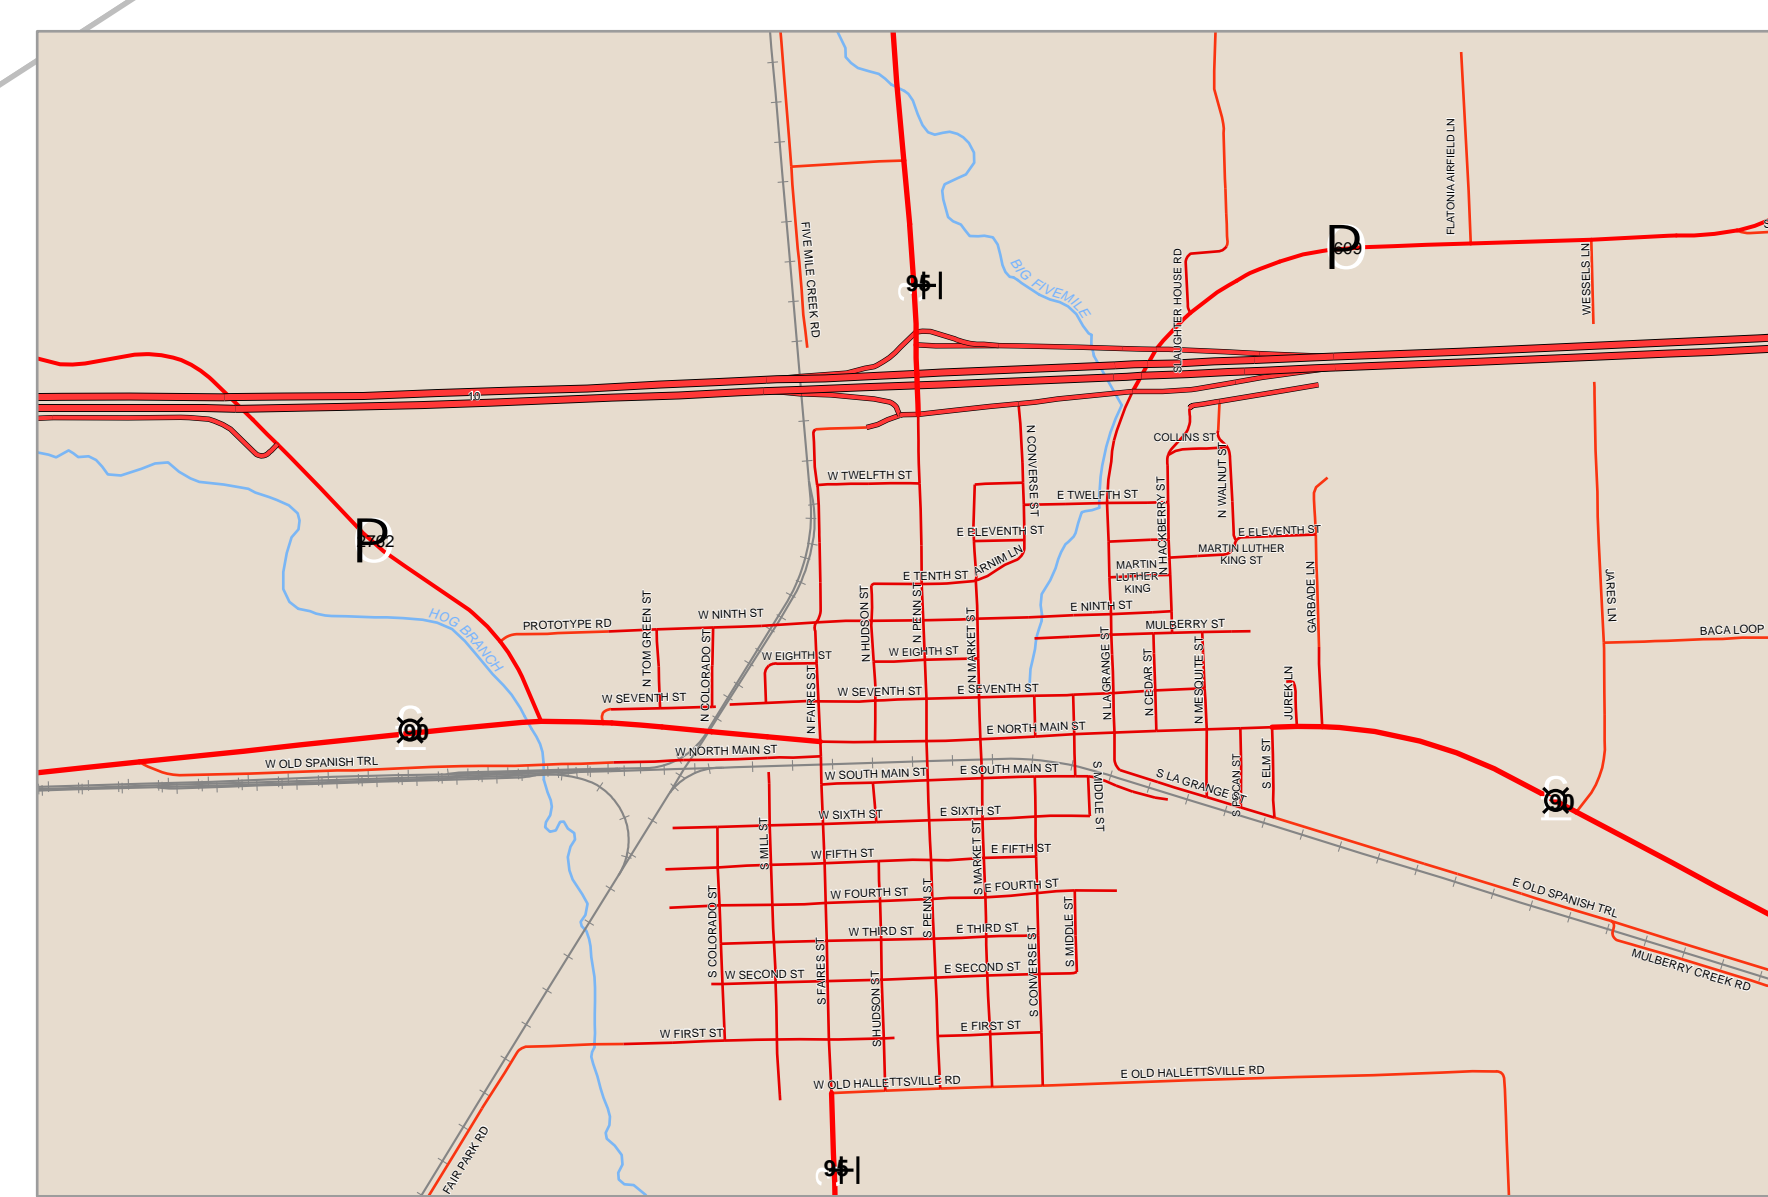

LA GRANGE

WINCHESTER

LEDBETTER

FAYETTE COUNTY TEXAS

CARMINE

WEST POINT

PLUM

CISTERN

MULDOON

FLATONIA

ROUND TOP

ELLINGER

FAYETTEVILLE

SCHULENBURG

FAYETTE COUNTY MAPPING
La Grange, TX 78945
(979)958-6469