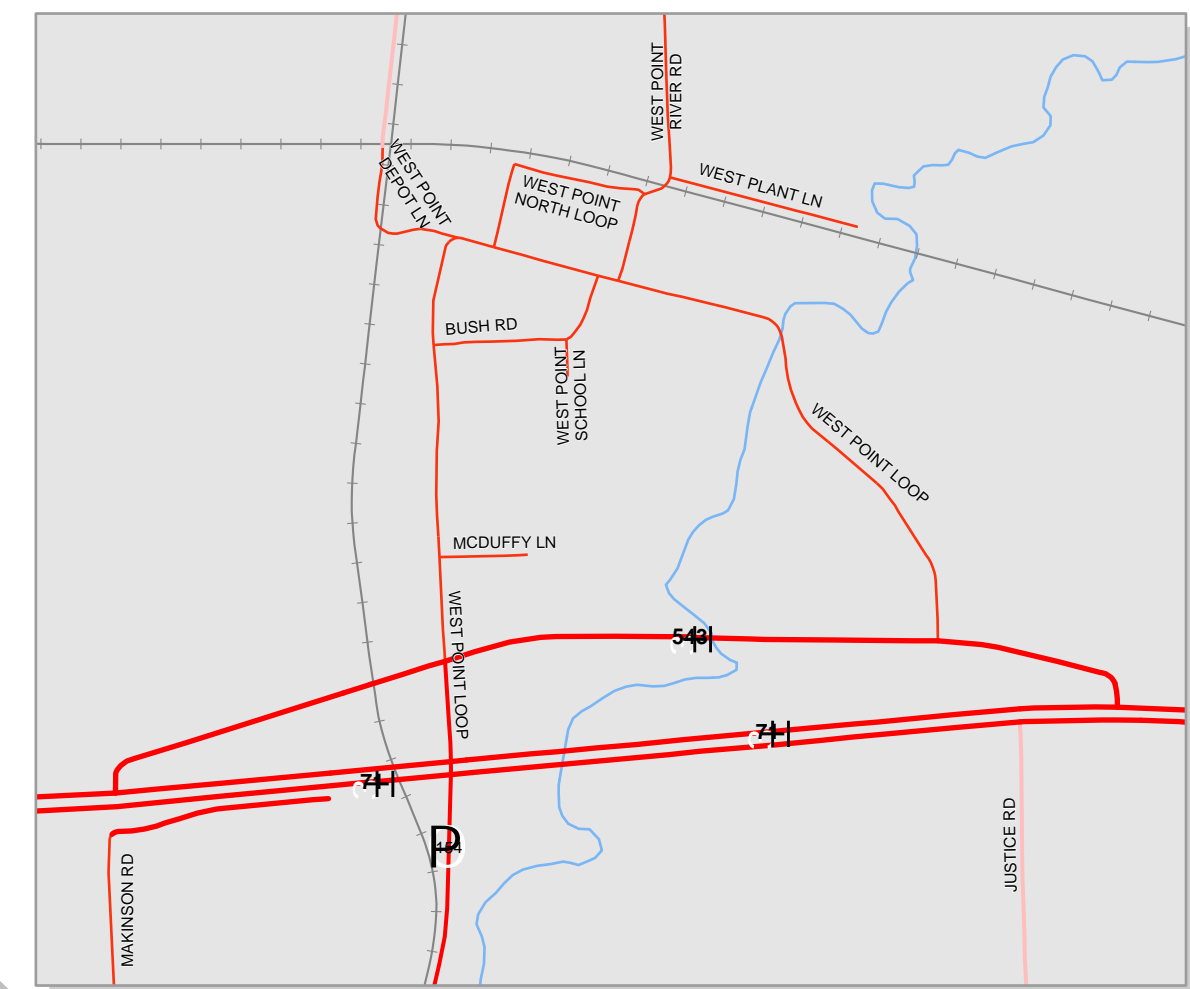

WEST POINT

PLUM