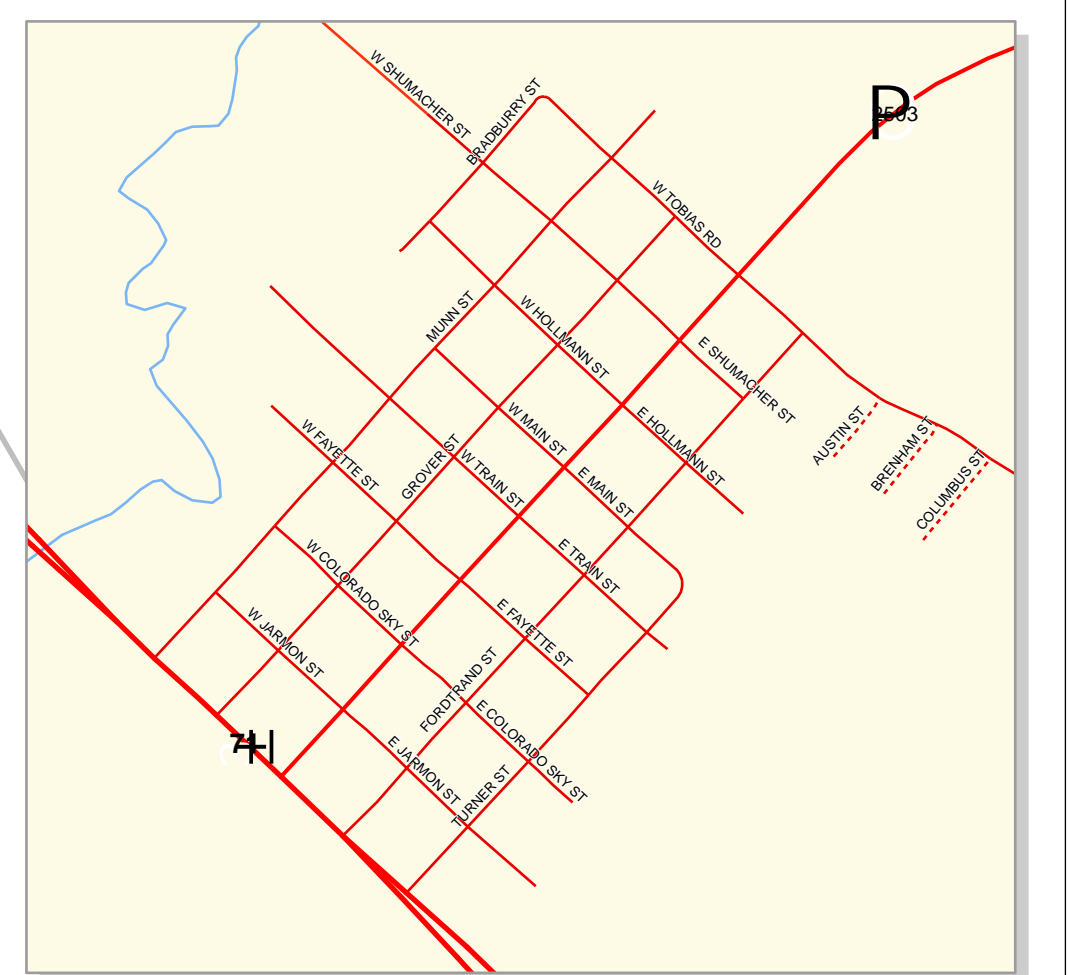

LA GRANGE

WINCHESTER

LEDBETTER

FAYETTE COUNTY TEXAS

CARMINE

WEST POINT

PLUM

CISTERN

MULDOON

FLATONIA

ROUND TOP

ELLINGER

FAYETTEVILLE

SCHULENBURG

FAYETTE COUNTY MAPPING
La Grange, TX 78945
(979)958-6469