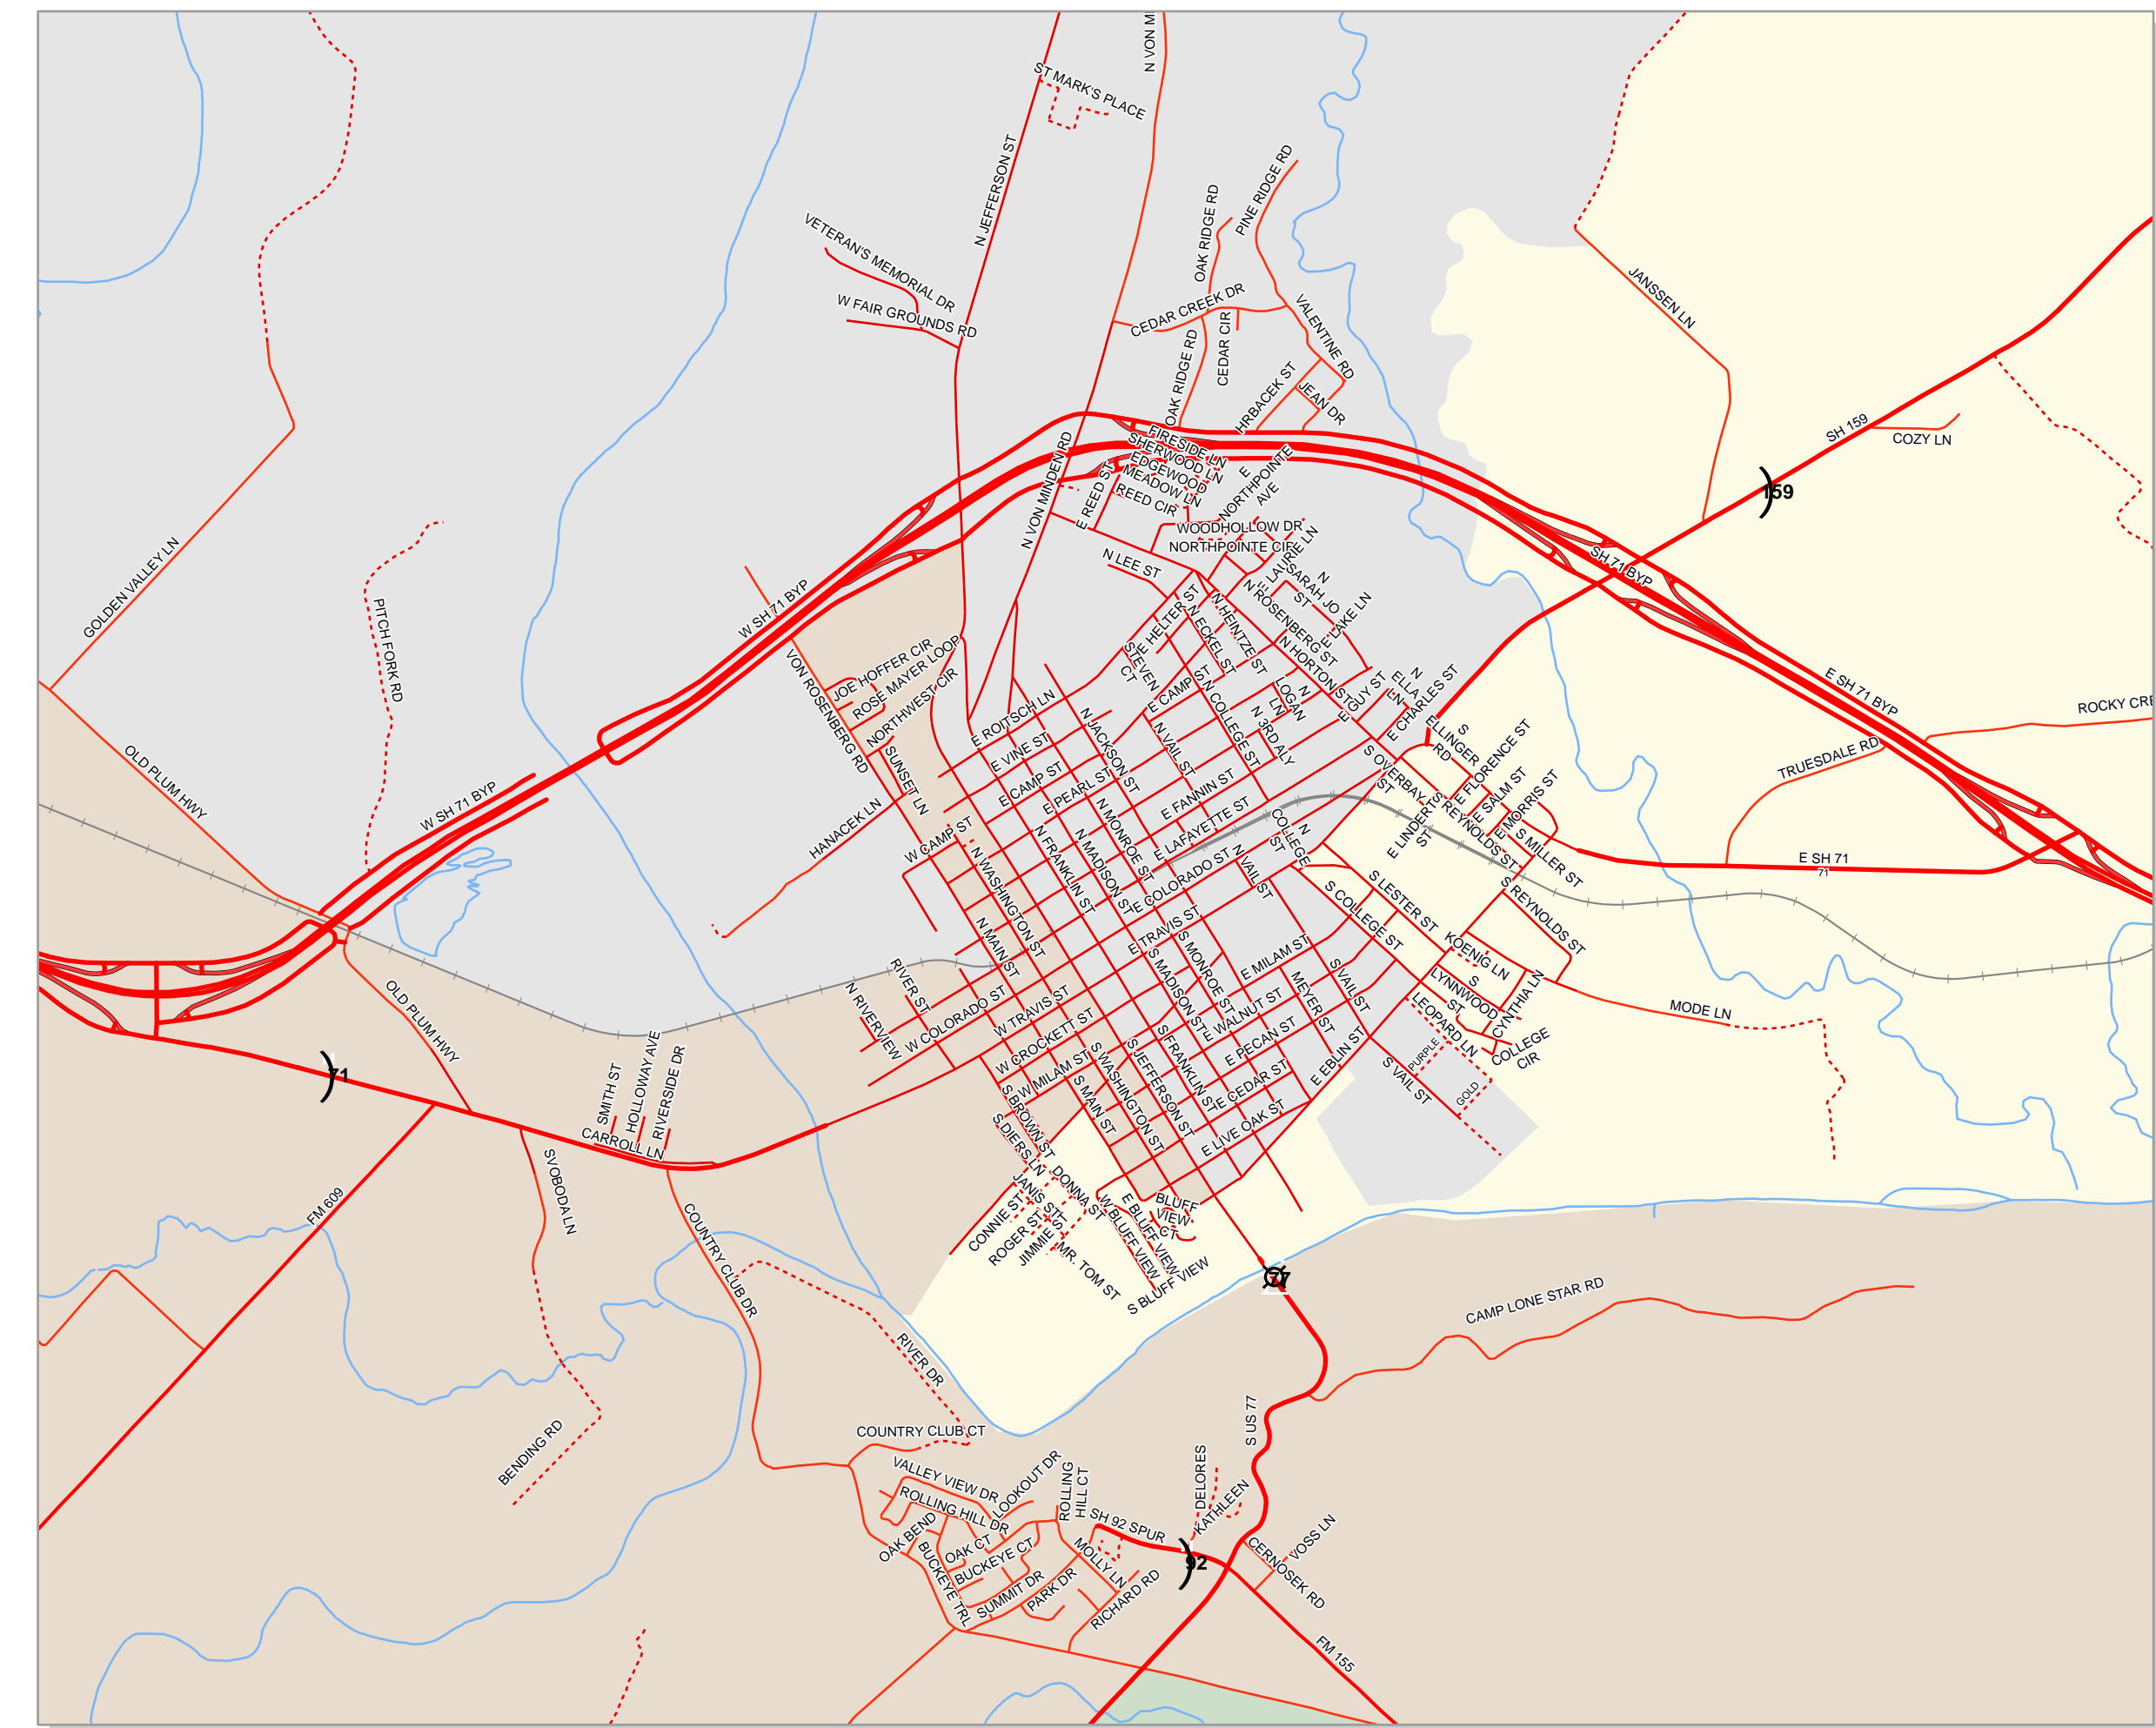

LA GRANGE

WINCHESTER