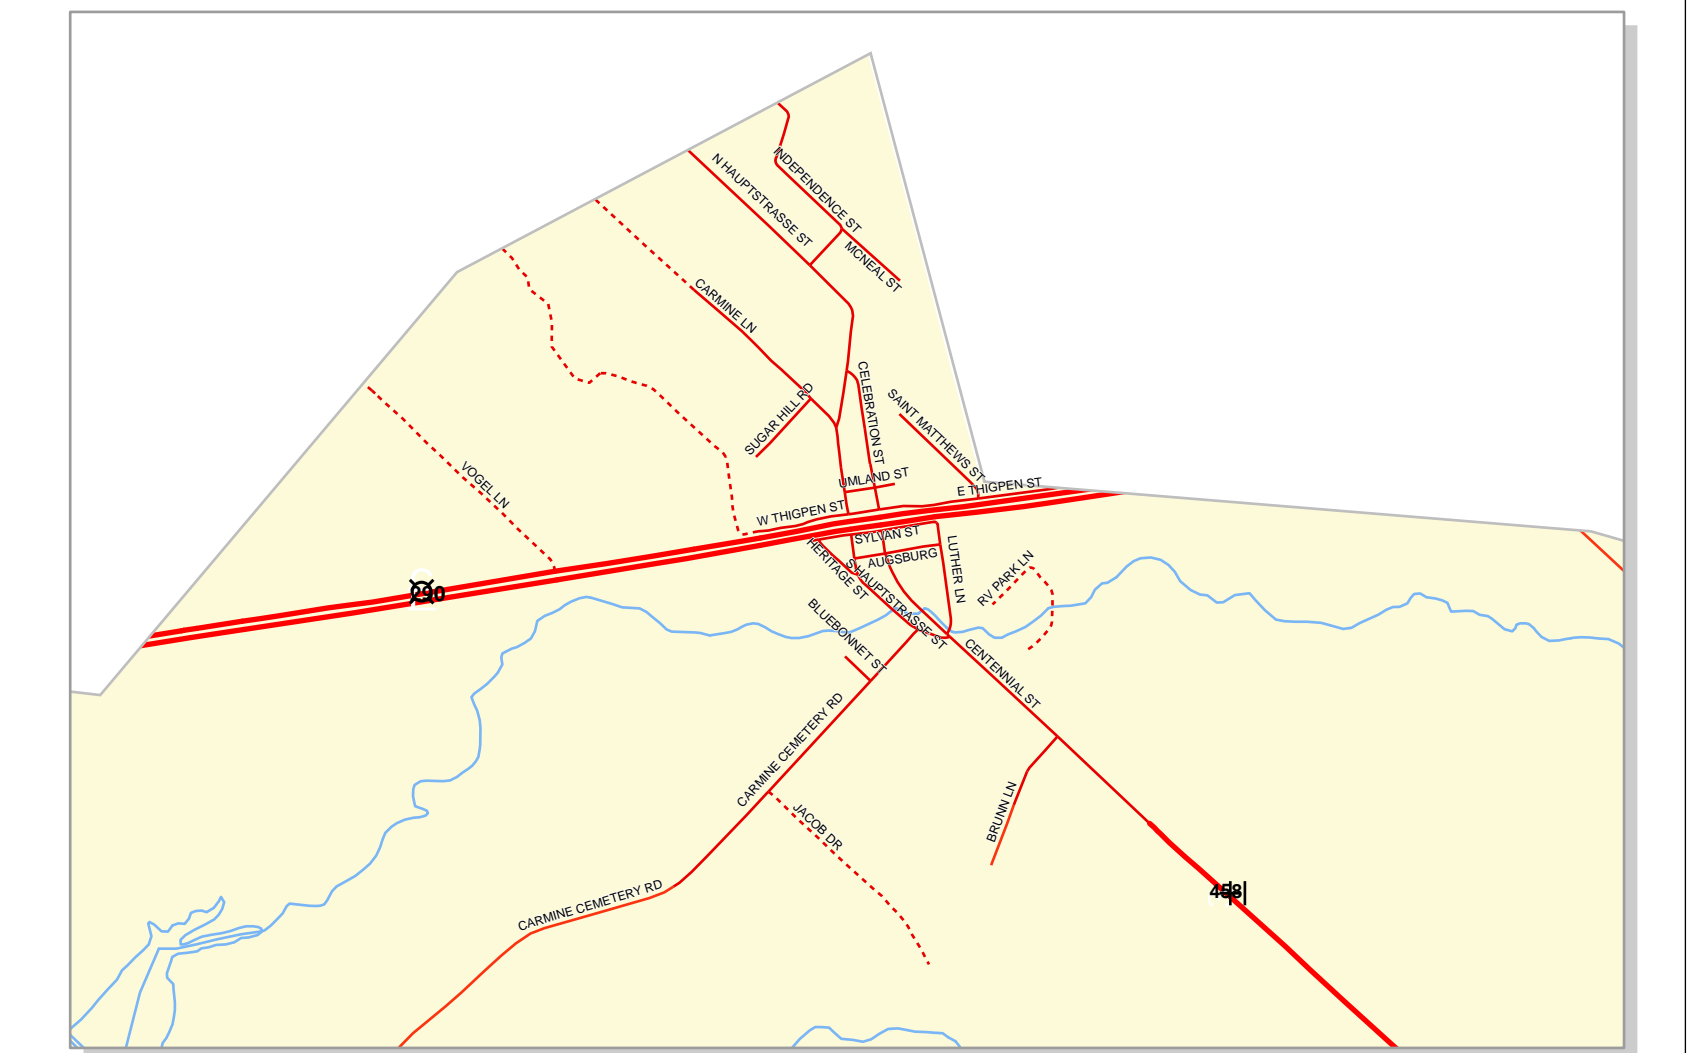

FAYETTE COUNTY TEXAS

CARMINE