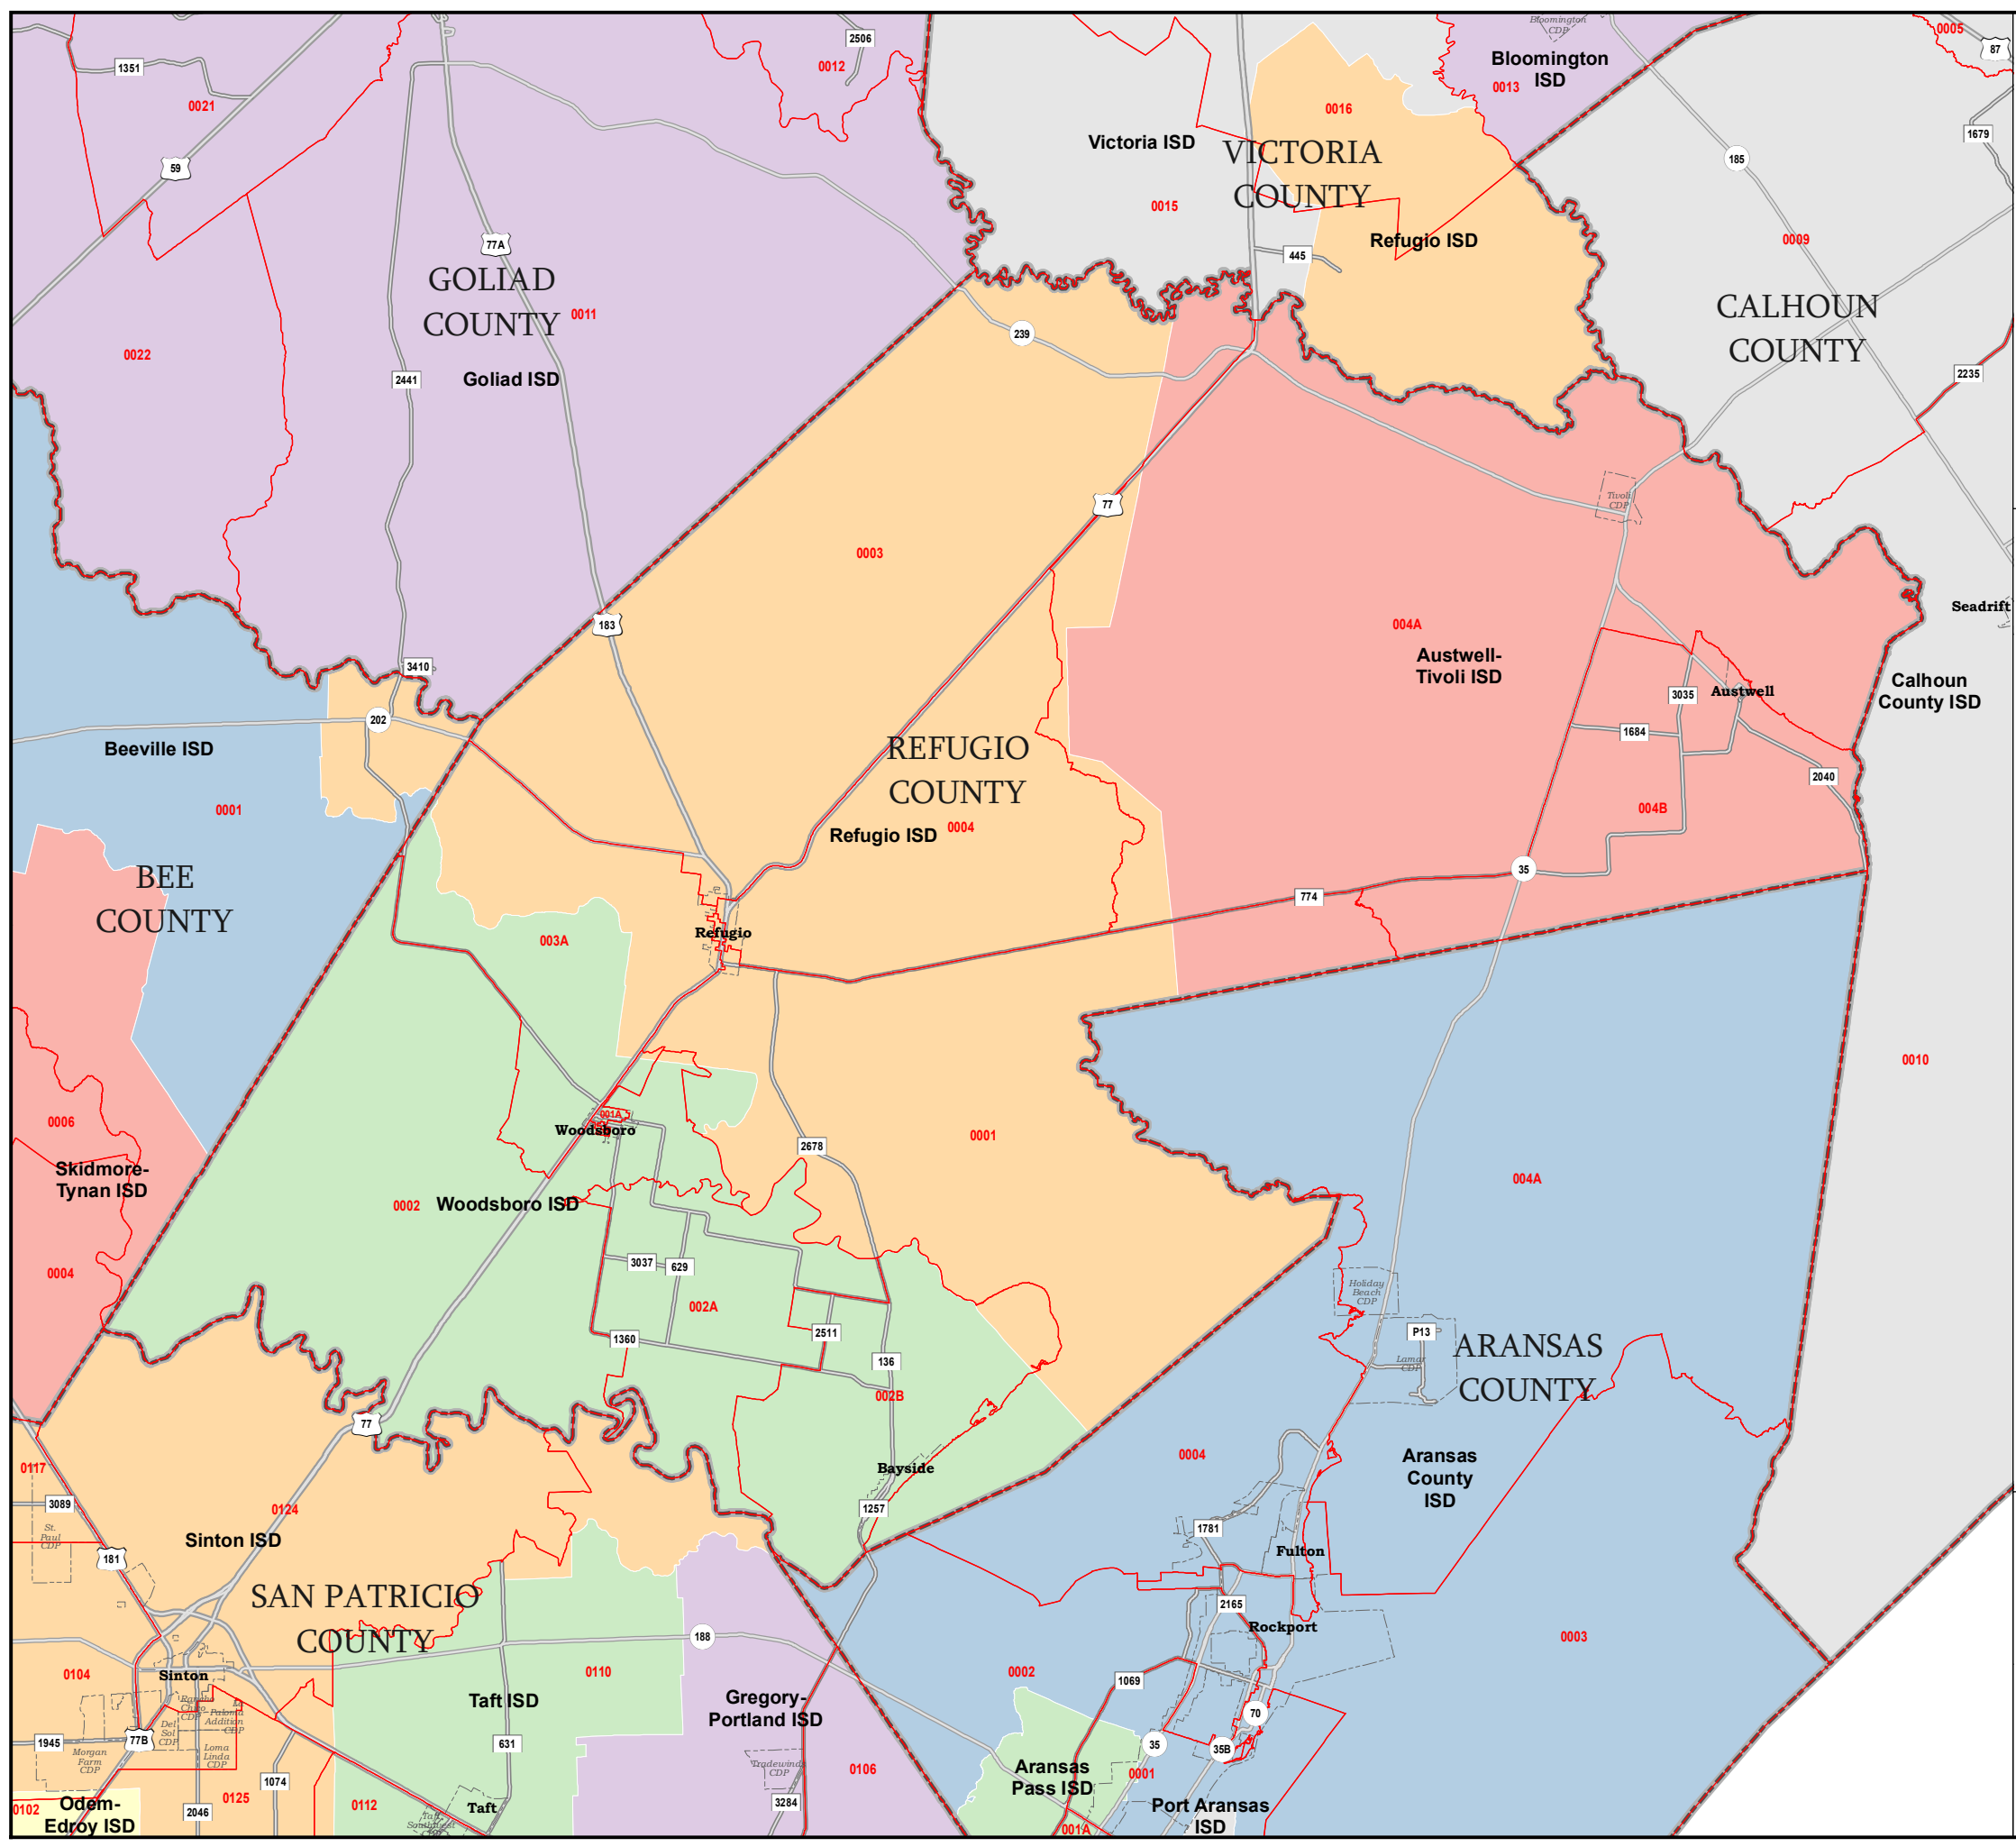

REFUGIO COUNTY

School Districts 2021-2022

- 2022 Primary Precincts
- Cities
- Census Designated Places (CDPs)
- COUNTIES
- School Districts 2021-2022

Boundaries other than for legislative, congressional, or State Board of Education districts are for informational purposes only and may be approximate.

54846
2020 Census

Map ID 4502
08/29/22 07:17:05