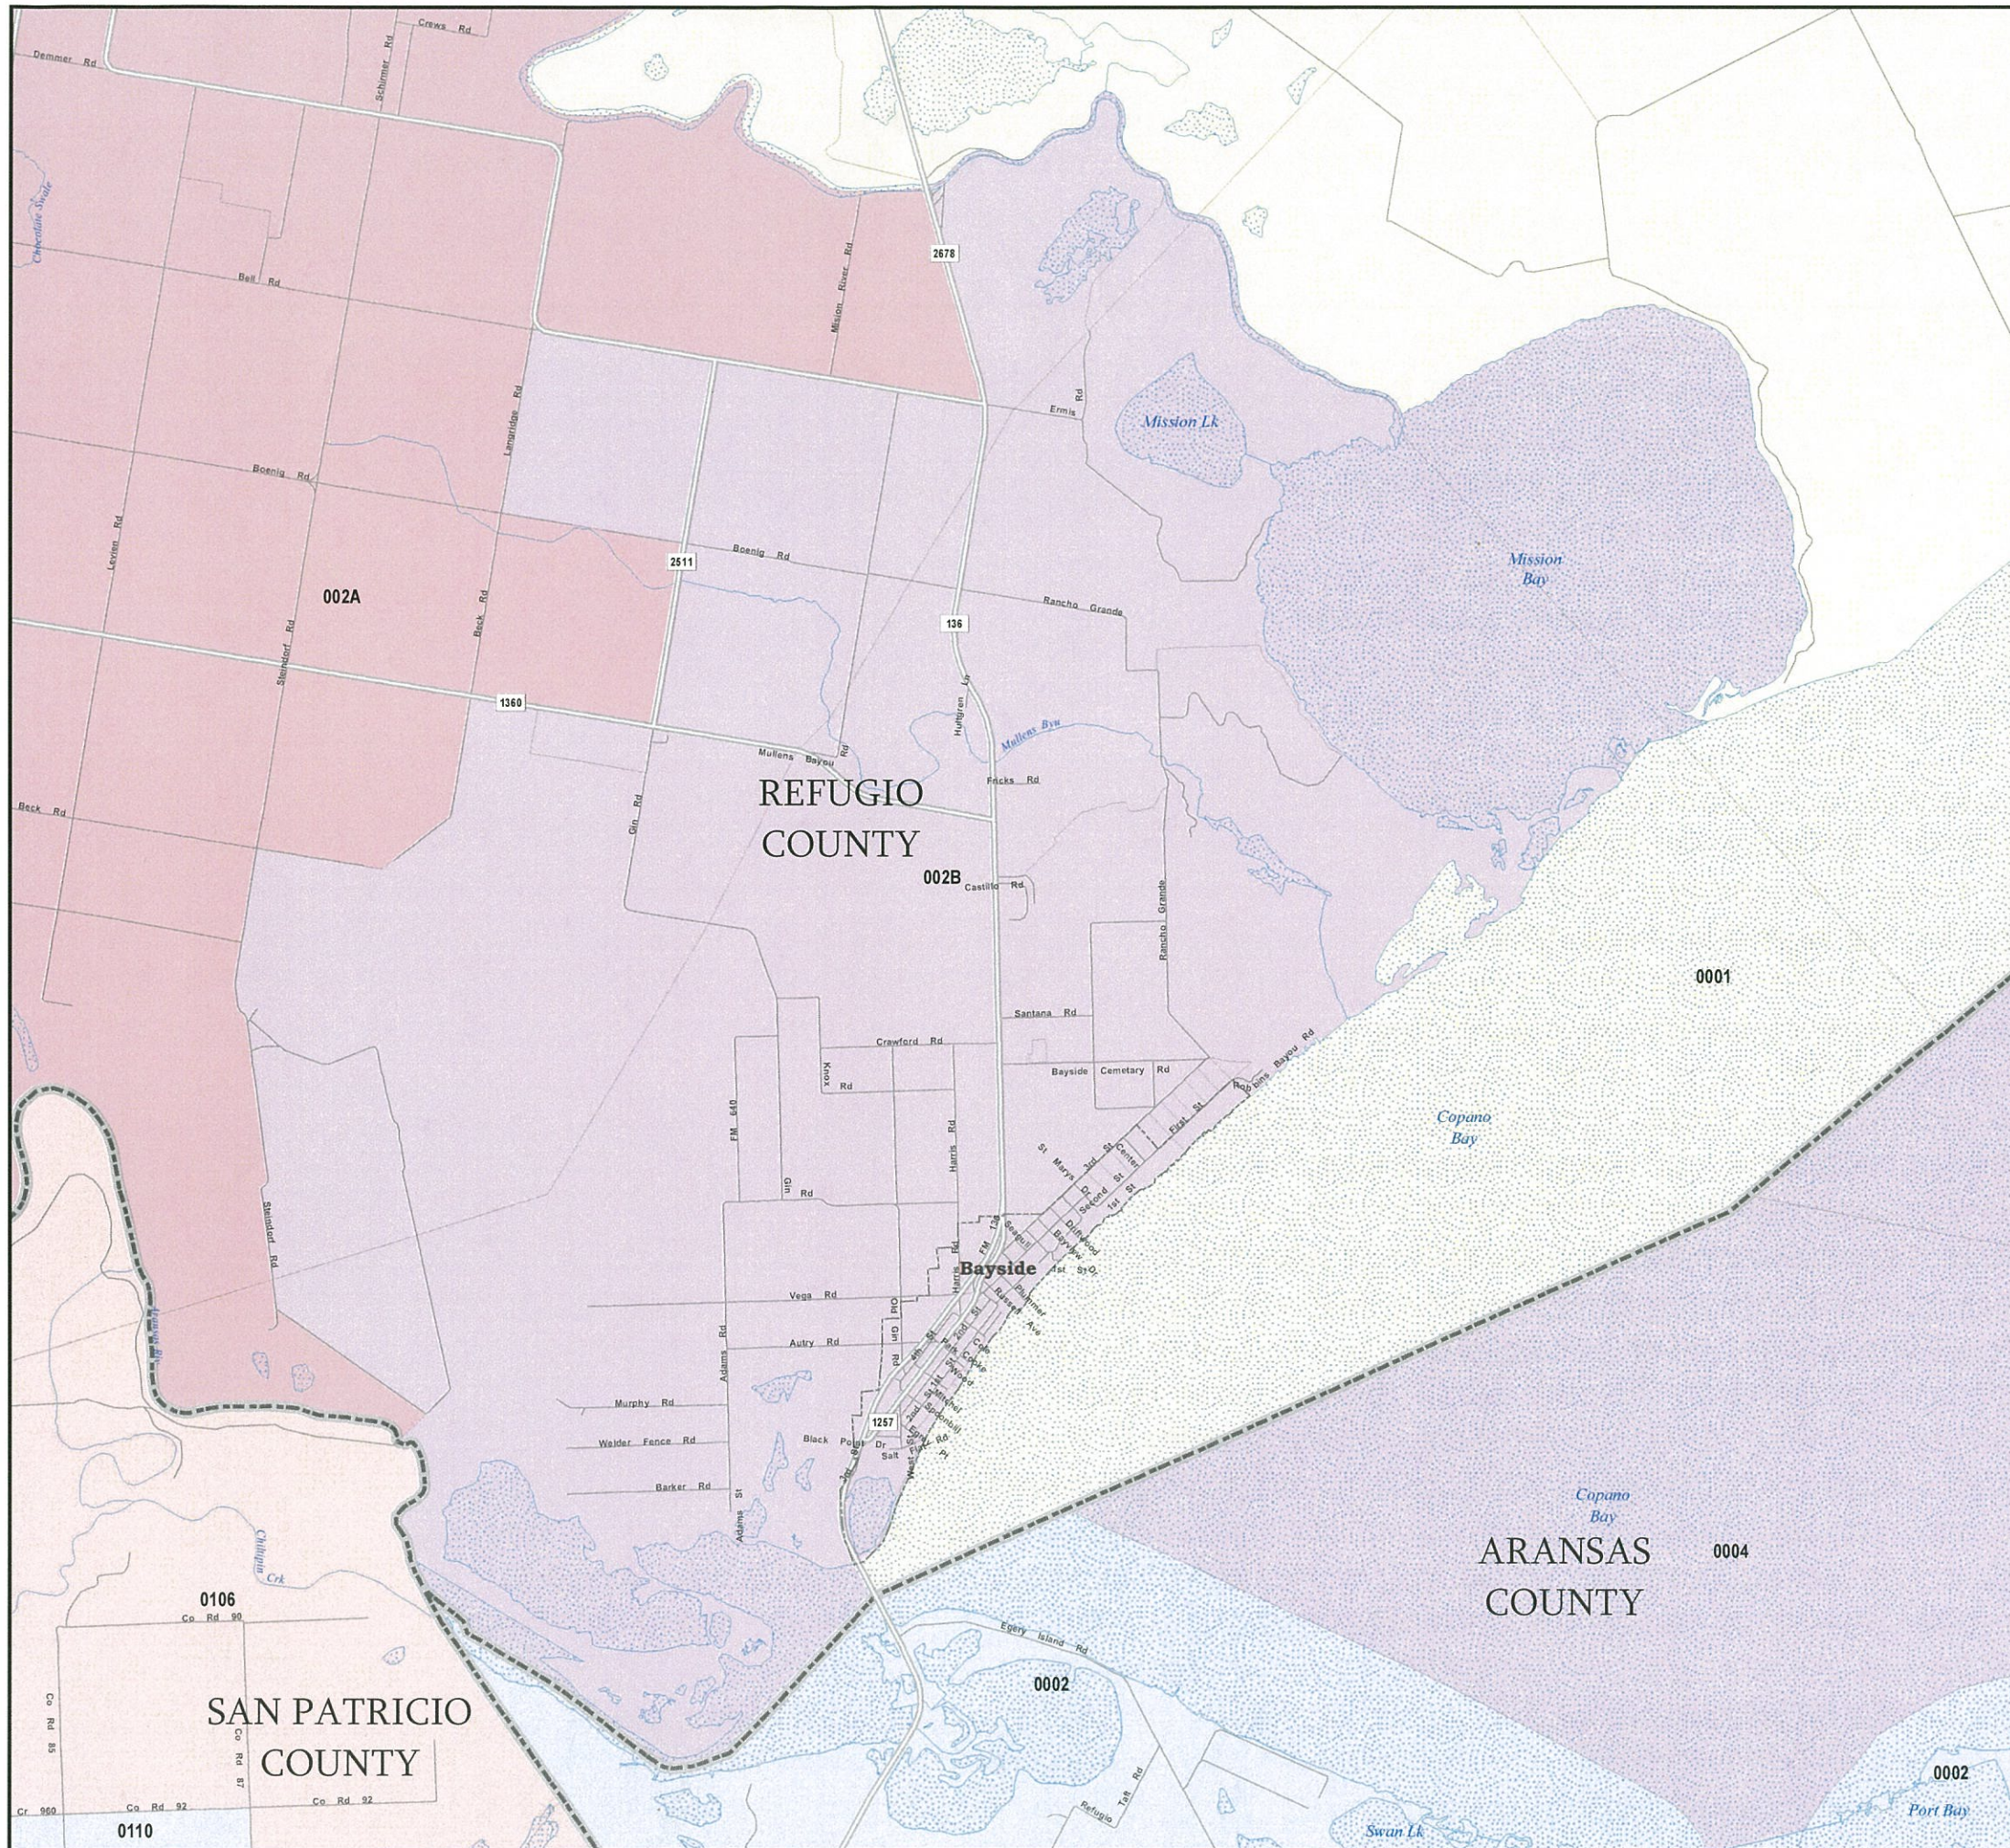

PRECINCT 002B REFUGIO COUNTY

2012 General Election Precincts

-  **Cities**
-  *Census Designated Places (CDPs)*
-  **COUNTIES**
-  *Water*
-  *Streams*
-  **2012 General Election Precincts**

Boundaries other than for legislative, congressional, or State Board of Education districts are for informational purposes only and may be approximate.

34176
2010 Census

Map ID 1503
07/11/14 10:28:58