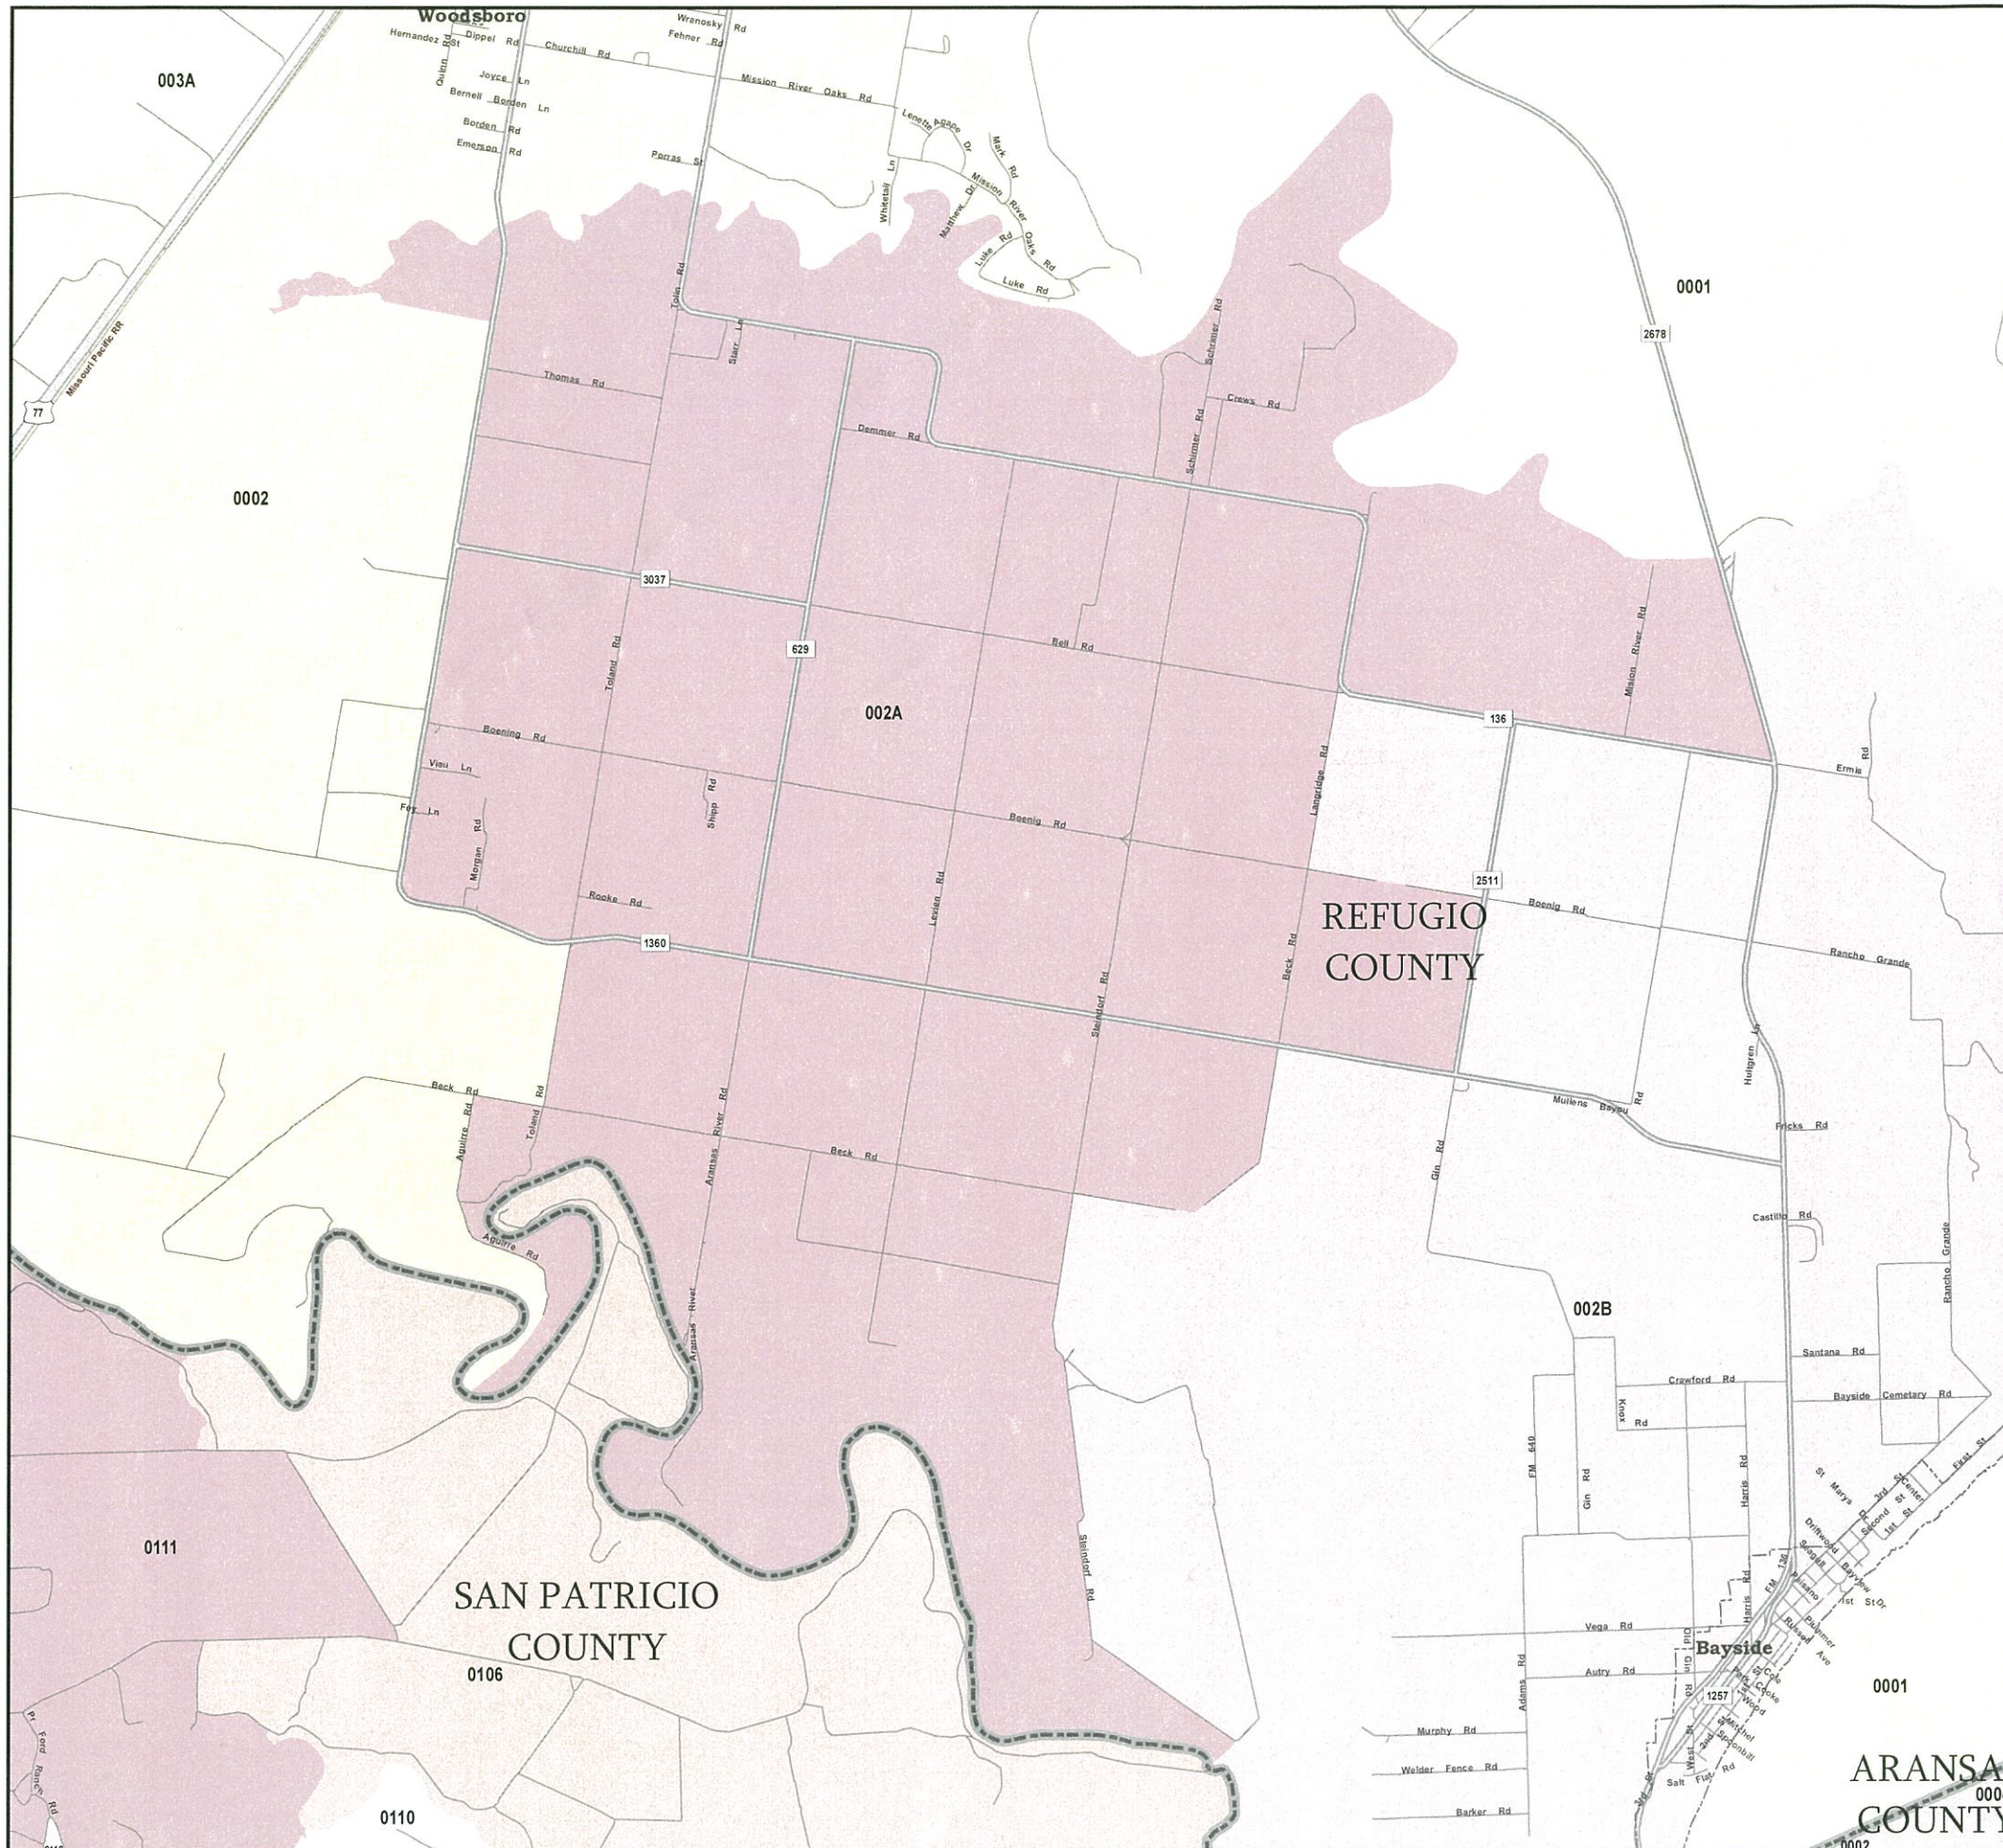

PRECINCT 002A REFUGIO COUNTY

2012 General Election Precincts

-  **Cities**
-  *Census Designated Places (CDPs)*
-  **COUNTIES**
-  **2012 General Election Precincts**

Boundaries other than for legislative, congressional, or State Board of Education districts are for informational purposes only and may be approximate.

Map ID 1502
08/13/14 09:44:28

35572
2010 Census

ARANSAS
COUNTY
0004