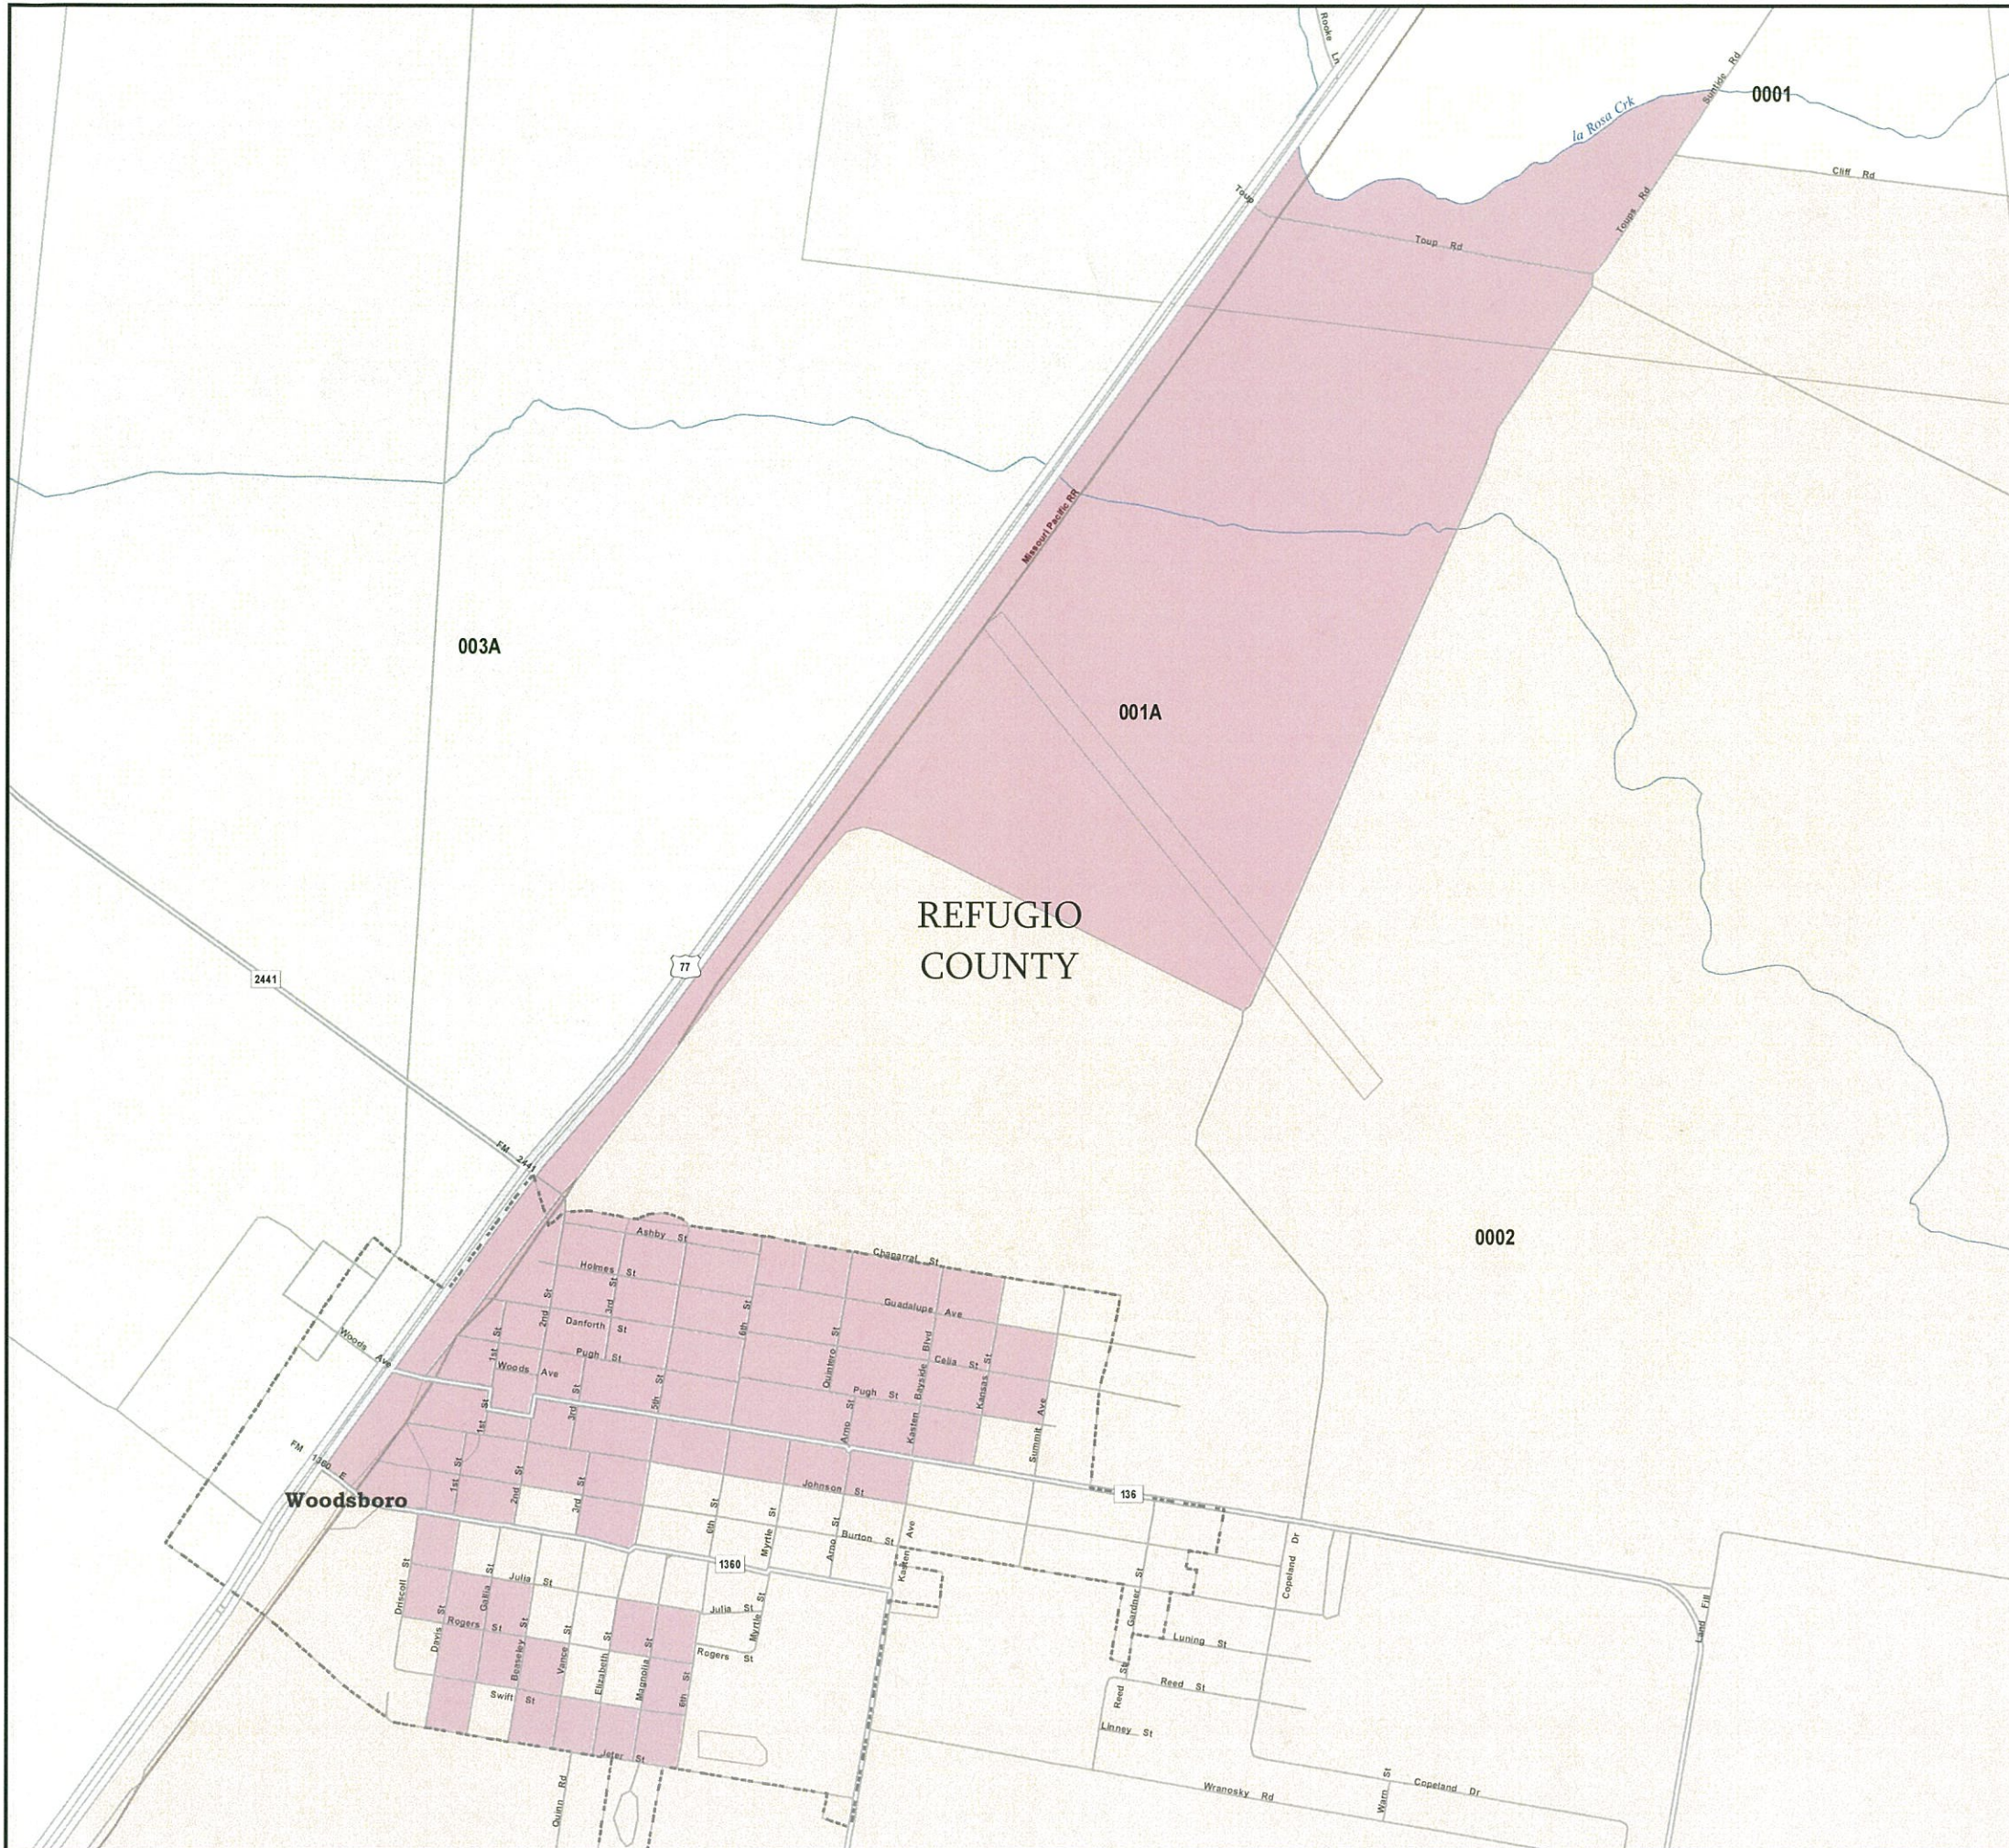

PRECINCT 001A REFUGIO COUNTY

2012 General Election Precincts

- Cities**
- Census Designated Places (CDPs)*
- COUNTIES**
- Water*
- Streams*
- 2012 General Election Precincts**

Boundaries other than for legislative, congressional, or State Board of Education districts are for informational purposes only and may be approximate.

Map ID 1503
07/11/14 10:28:58

34176
2010 Census