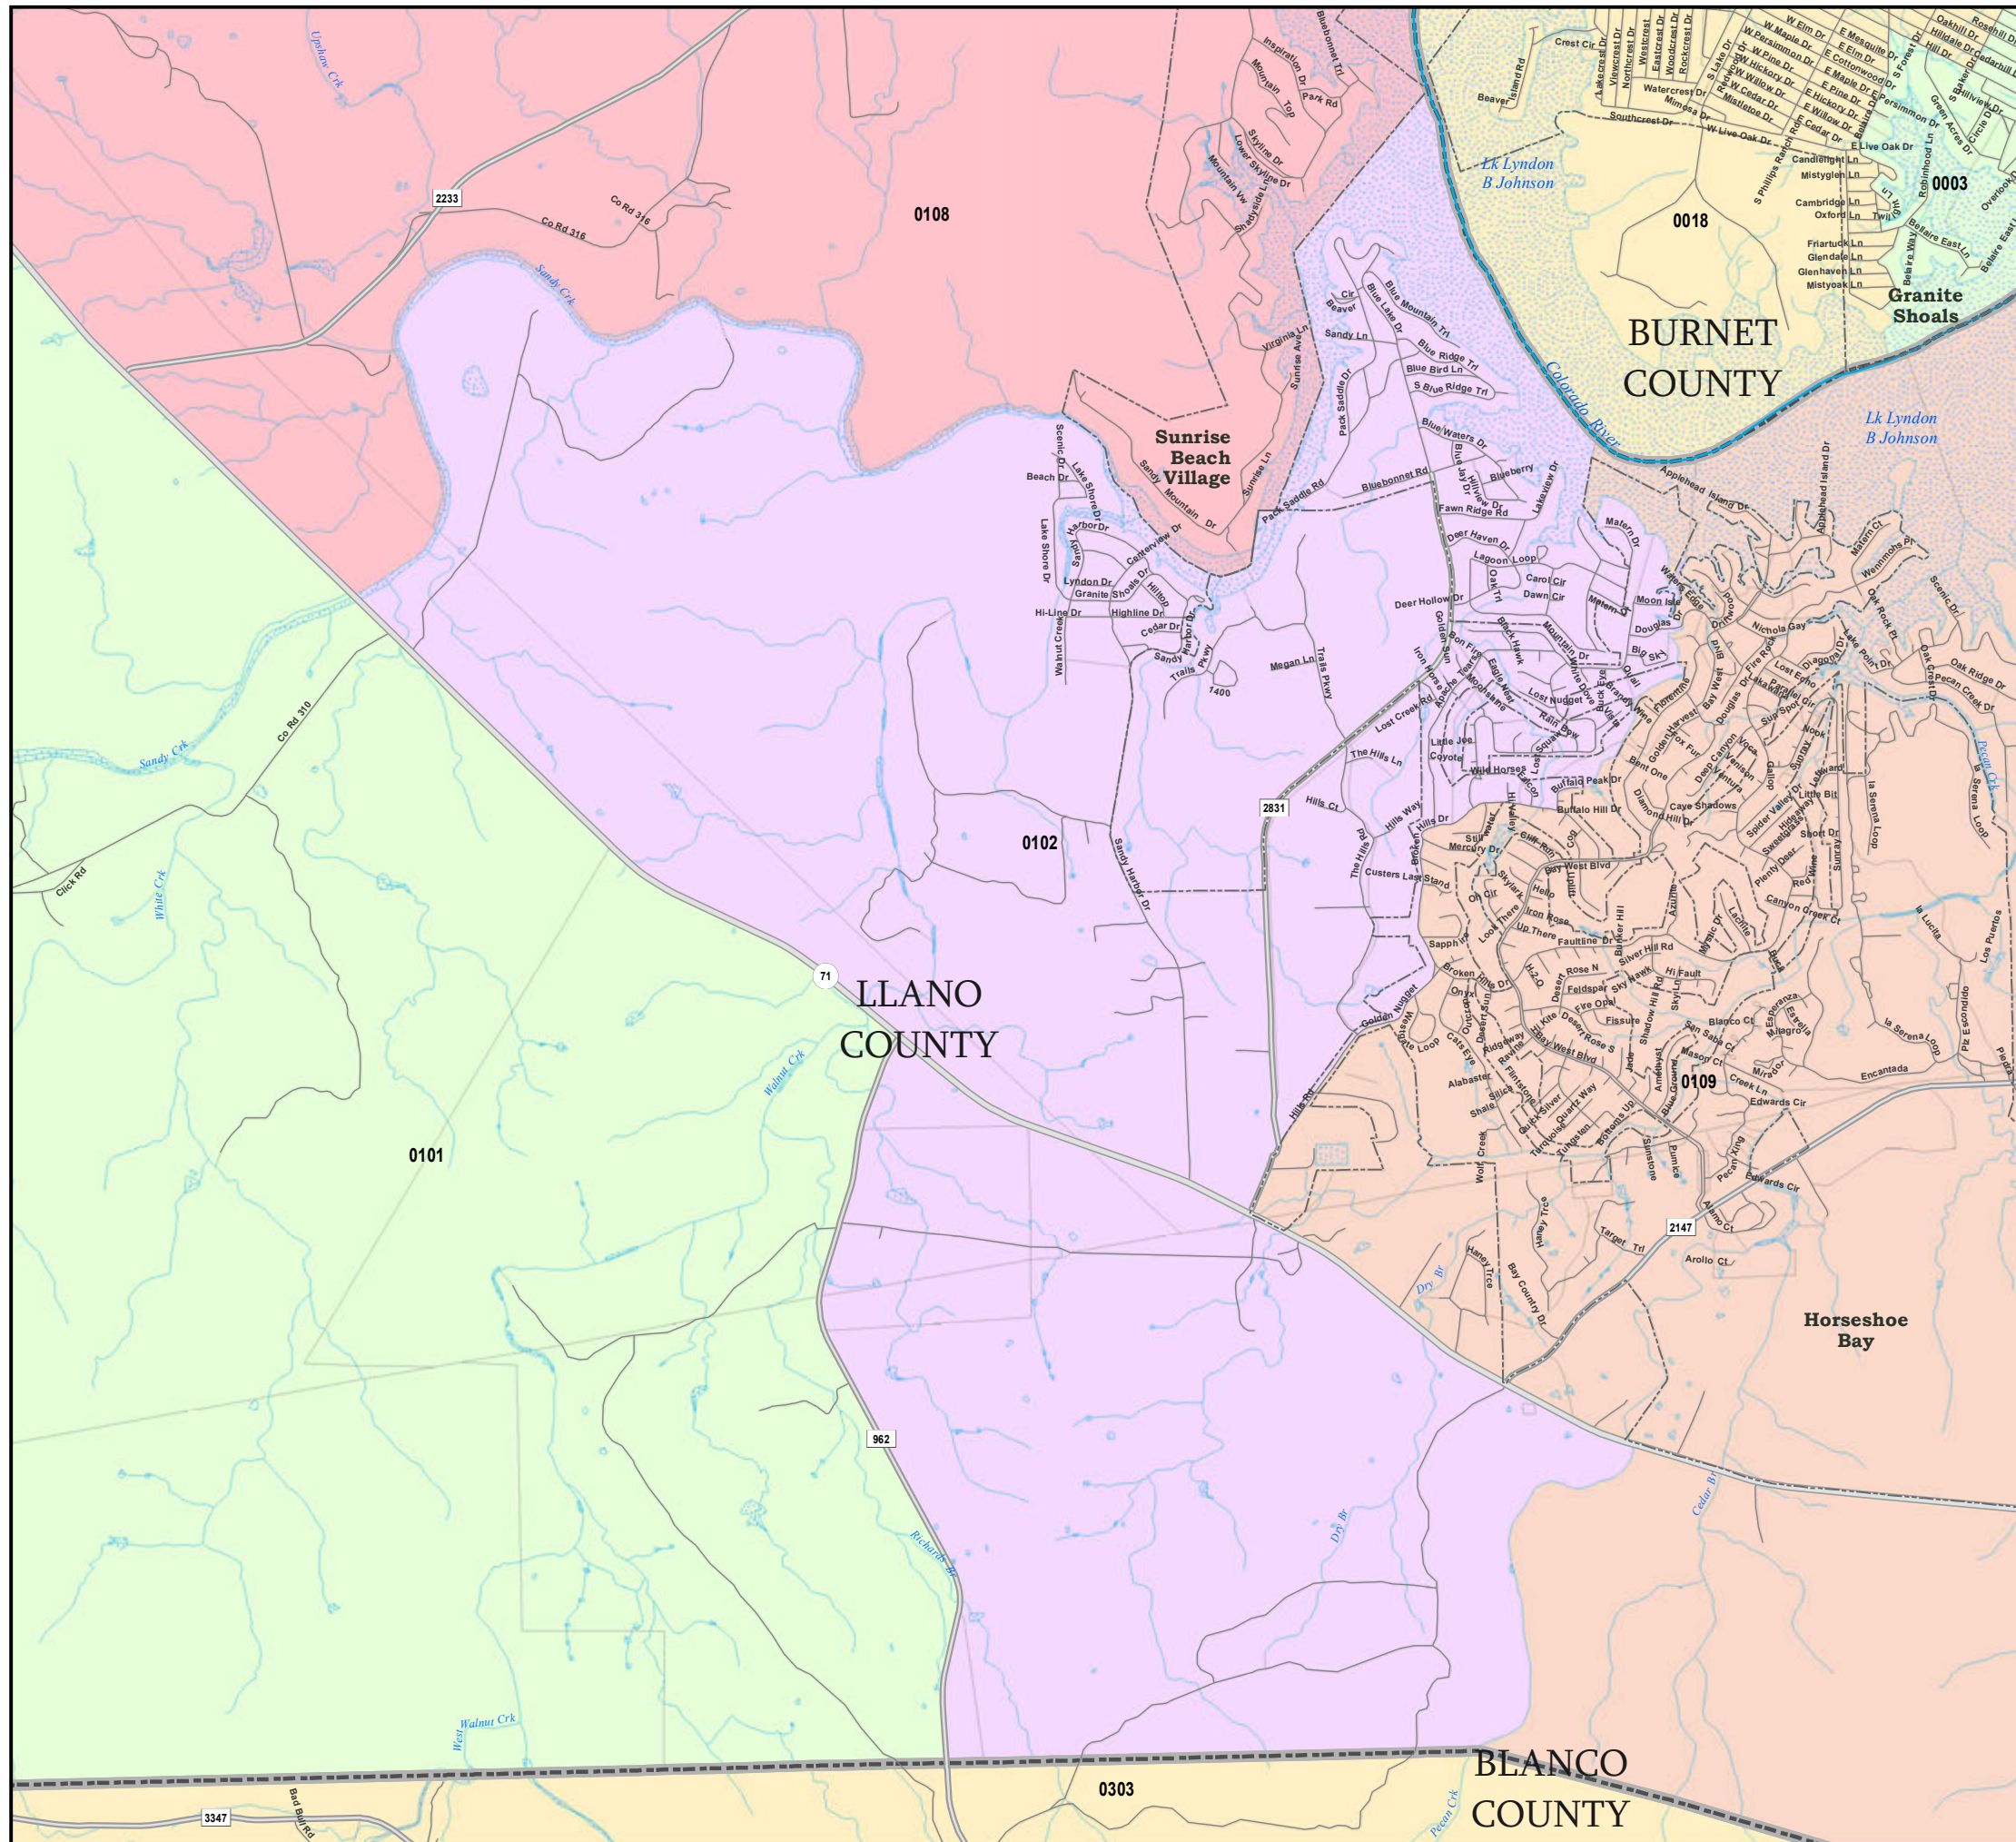

# PRECINCT 0102 LLANO COUNTY

## 2016 General Election Precincts

-  **Cities**
-  **Census Designated Places (CDPs)**
-  **COUNTIES**
-  **Water**
-  **Streams**
-  **2016 General Election Precincts**

Boundaries other than for legislative, congressional, or State Board of Education districts are for informational purposes only and may be approximate.