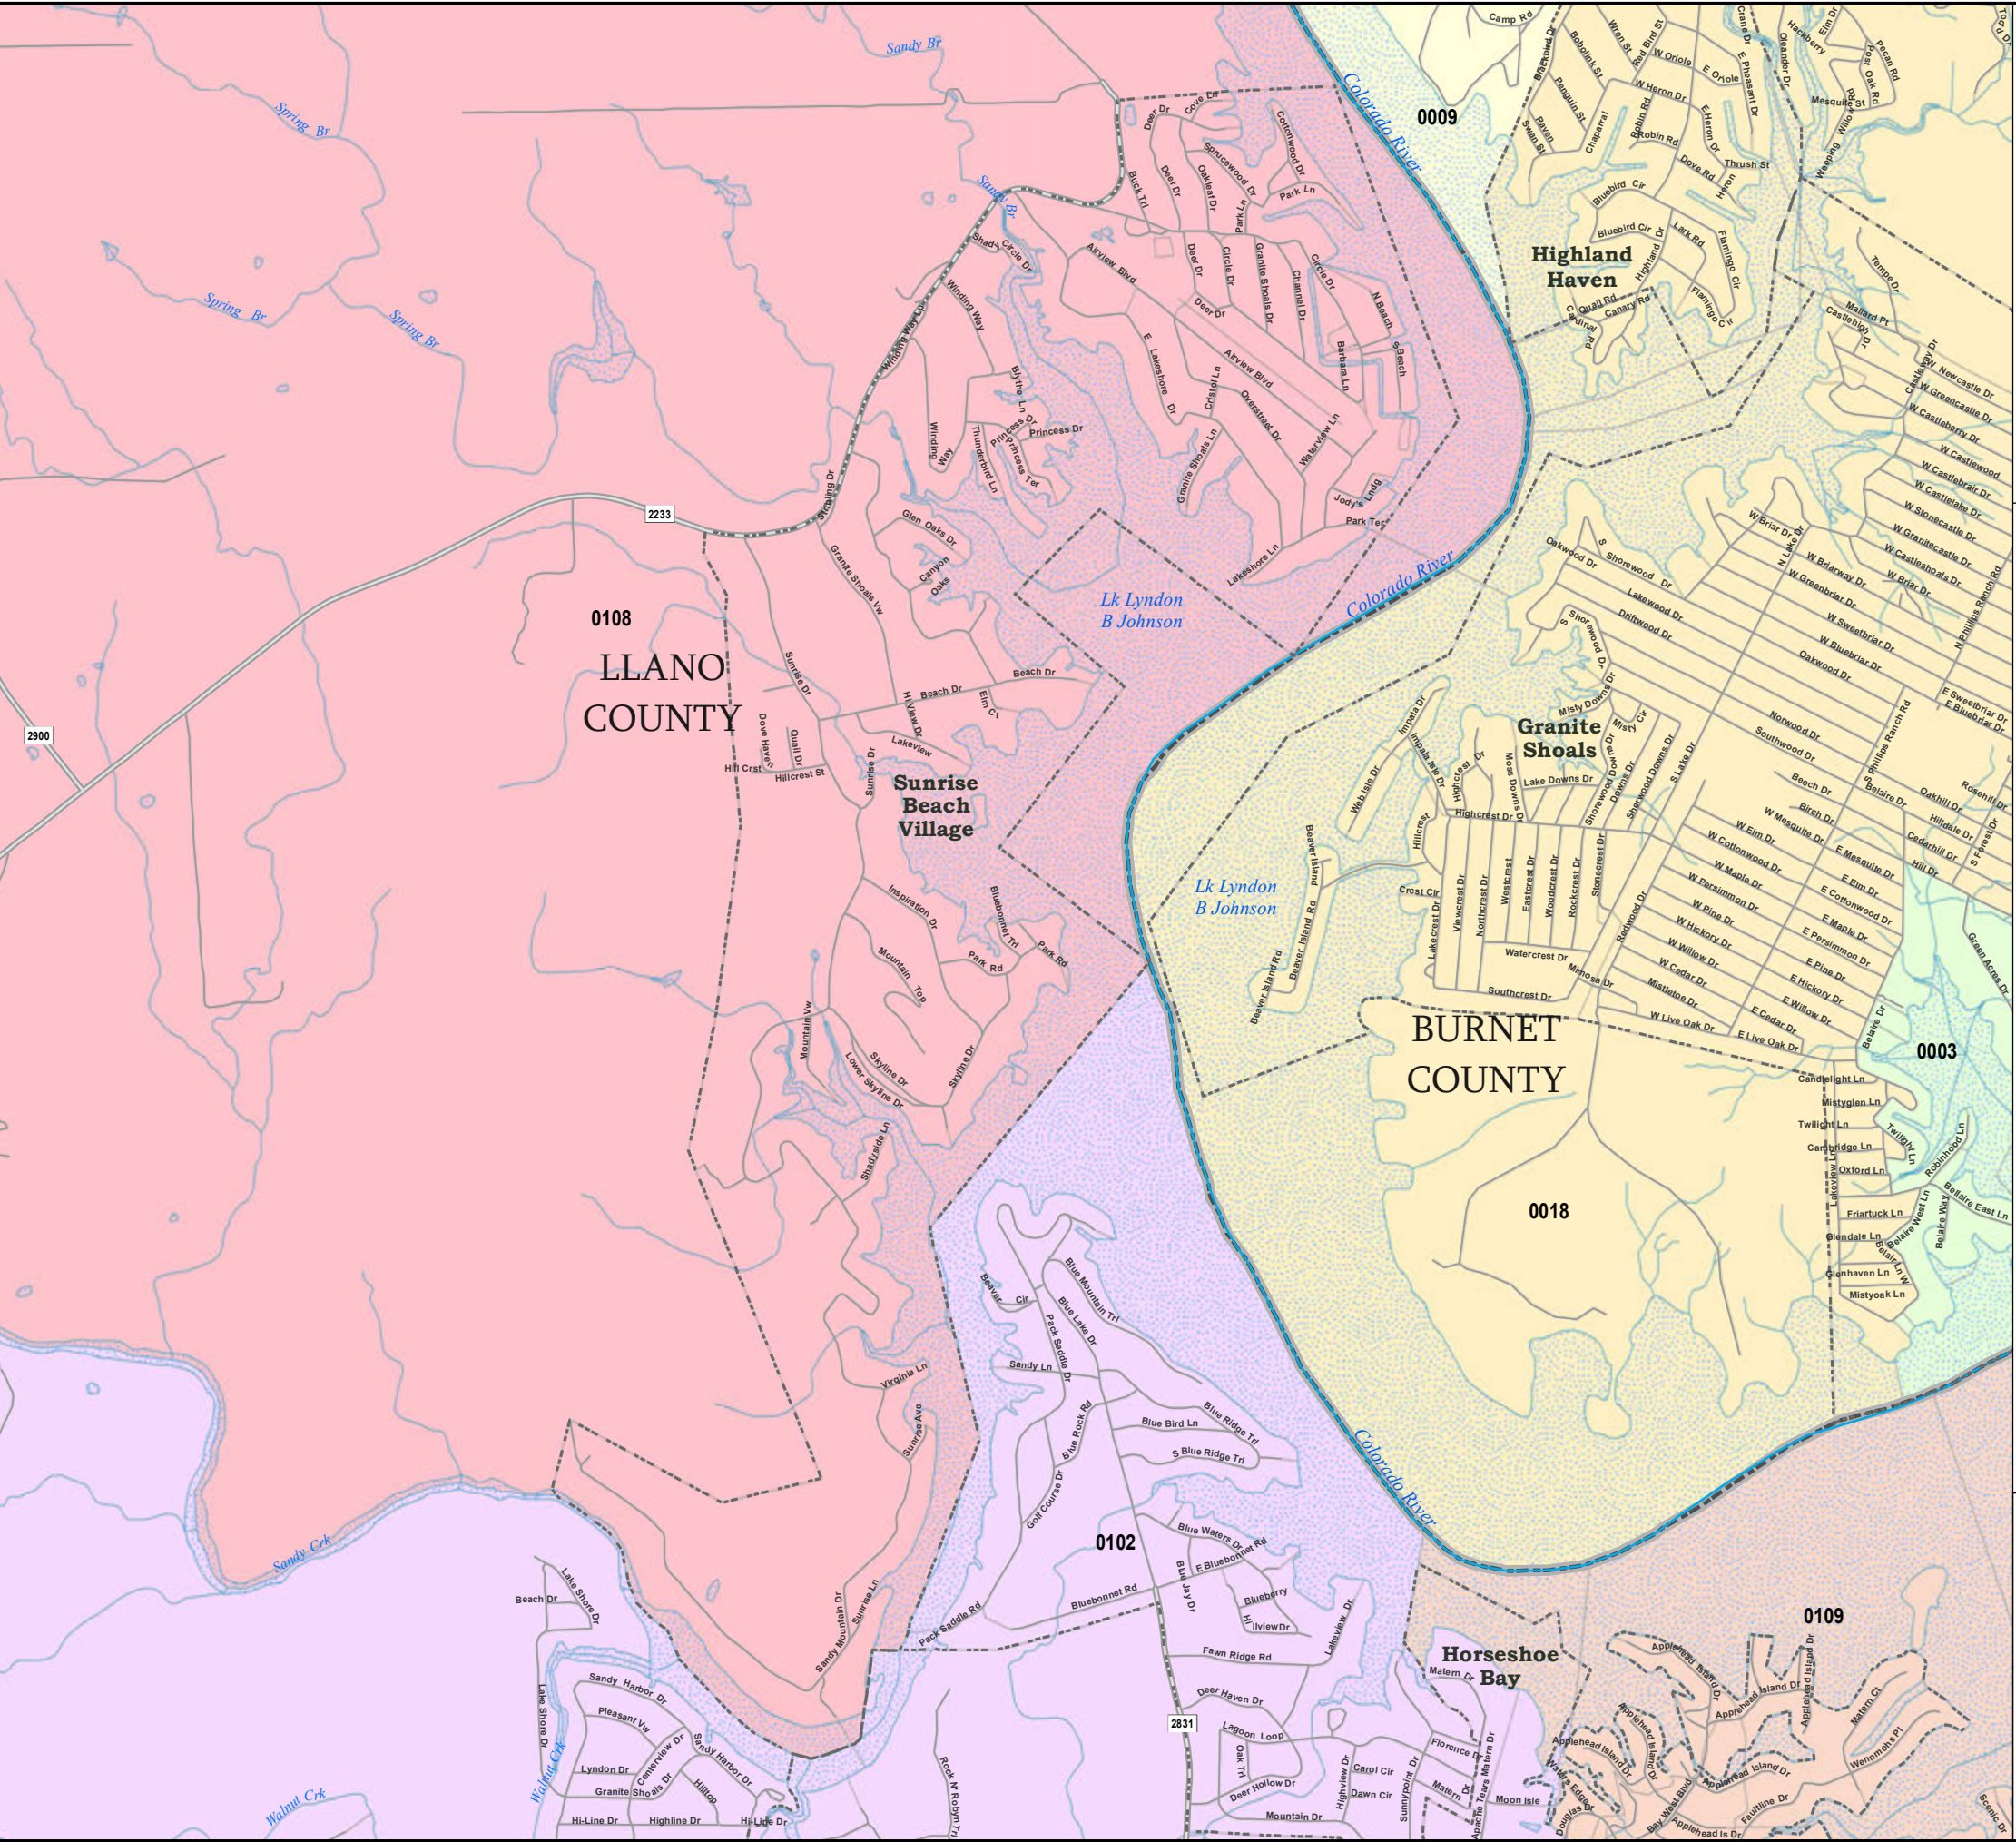

CITY OF SUNRISE BEACH VILLAGE

2016 General Election Precincts

-  **Cities**
-  *Census Designated Places (CDPs)*
-  **COUNTIES**
-  *Water*
-  *Streams*
-  **2016 General Election Precincts**

Boundaries other than for legislative, congressional, or State Board of Education districts are for informational purposes only and may be approximate.

41101
2010 Census

Map ID 1503
10/30/17 11:41:24

Texas Legislative Council